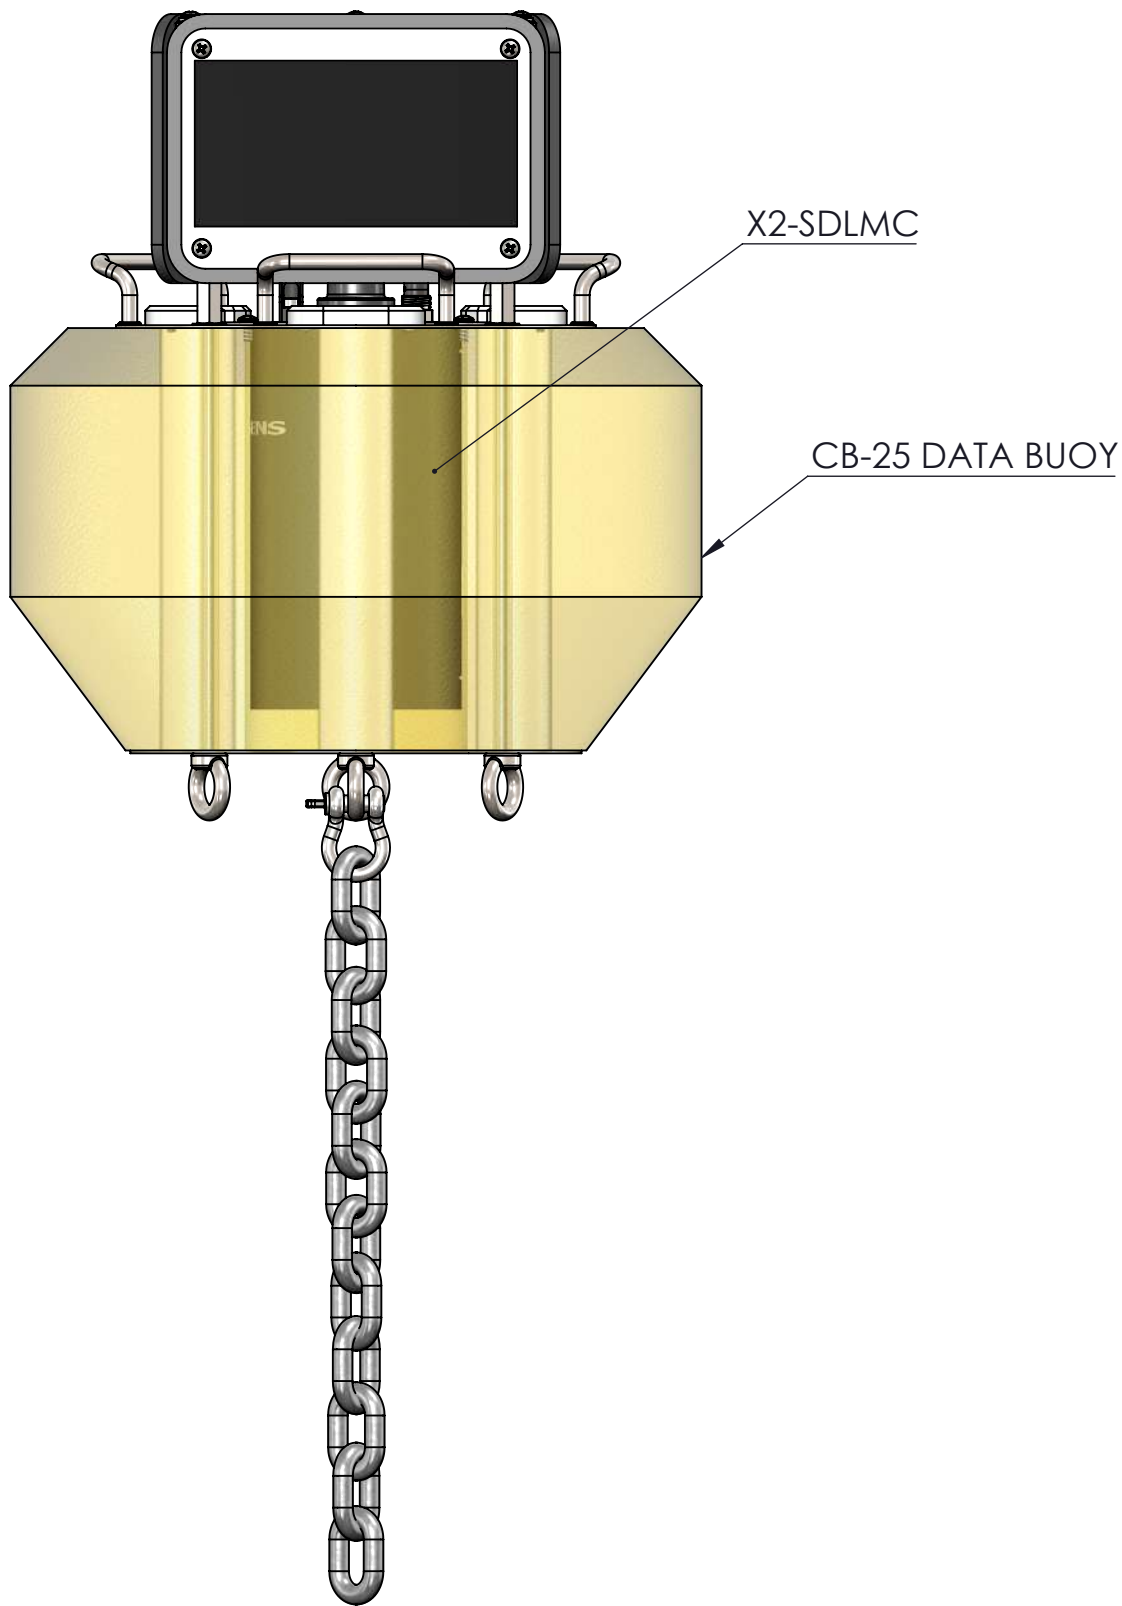

DRAWING DIMENSIONS IN INCHES

TITLE:
NEXSENS X2-SDLMC SUBMERSIBLE DATA LOGGER

DRAWING NUMBER:
NEX745

SHEET:
1 of 3

This drawing and the information thereon is the property of NexSens Technology
All unauthorized use and reproduction is prohibited. <www.NexSens.com>

DRAWING DIMENSIONS IN INCHES

TITLE:
NEXSENS X2-SDLMC SUBMERSIBLE DATA LOGGER - CB-25 DATA BUOY

DRAWING NUMBER:
NEX746

SHEET:
2 of 3

This drawing and the information thereon is the property of NexSens Technology
 All unauthorized use and reproduction is prohibited. <www.NexSens.com>

DRAWING DIMENSIONS IN INCHES

TITLE:
NEXSENS X2-SDLMC SUBMERSIBLE DATA LOGGER - CB-25 DATA BUOY

DRAWING NUMBER:
NEX747

SHEET:
3 of 3

This drawing and the information thereon is the property of NexSens Technology
All unauthorized use and reproduction is prohibited. <www.NexSens.com>