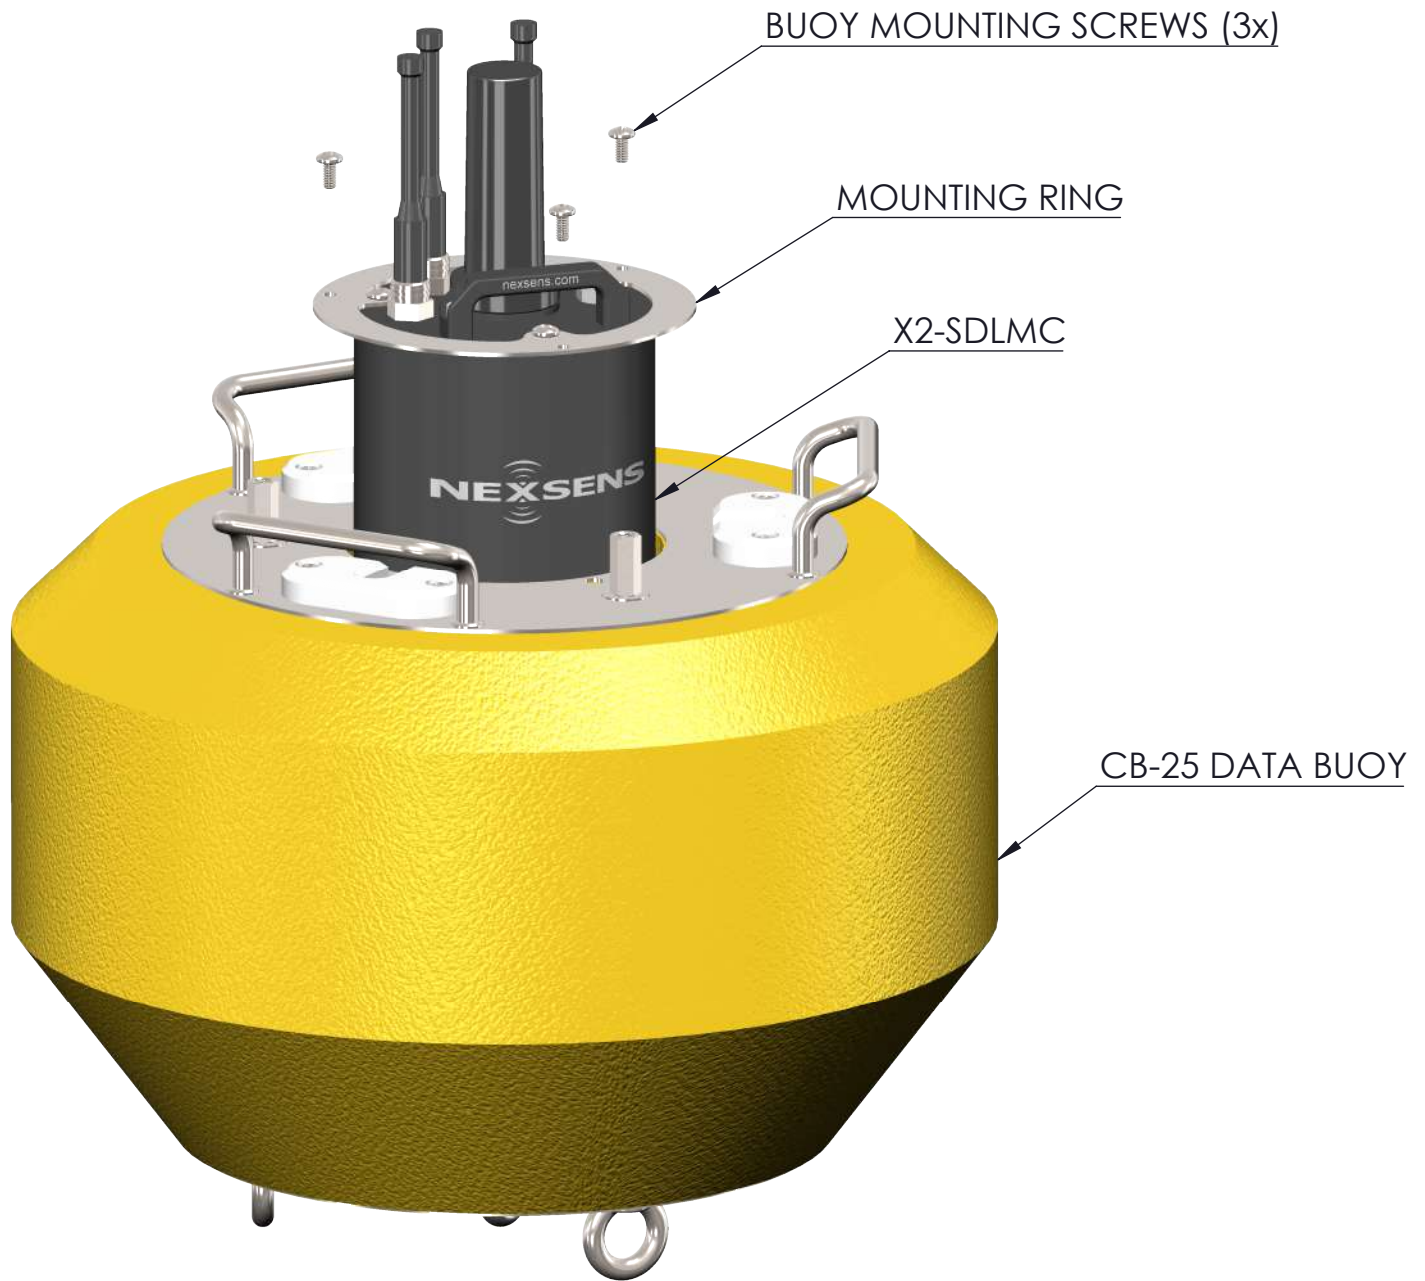

DRAWING DIMENSIONS IN INCHES

TITLE:
NEXSENS X2-SDLMC SUBMERSIBLE DATA LOGGER

DRAWING NUMBER:
NEX745

SHEET:
1 of 3

This drawing and the information thereon is the property of NexSens Technology
All unauthorized use and reproduction is prohibited. <www.NexSens.com>

DRAWING DIMENSIONS IN INCHES

TITLE:
NEXSENS X2-SDLMC SUBMERSIBLE DATA LOGGER - CB-25 DATA BUOY

DRAWING NUMBER:
NEX746

SHEET:
2 of 3

This drawing and the information thereon is the property of NexSens Technology
 All unauthorized use and reproduction is prohibited. <www.NexSens.com>

DRAWING DIMENSIONS IN INCHES

TITLE:
NEXSENS X2-SDLMC SUBMERSIBLE DATA LOGGER - CB-25 DATA BUOY

DRAWING NUMBER:
NEX747

SHEET:
3 of 3

This drawing and the information thereon is the property of NexSens Technology
All unauthorized use and reproduction is prohibited. <www.NexSens.com>