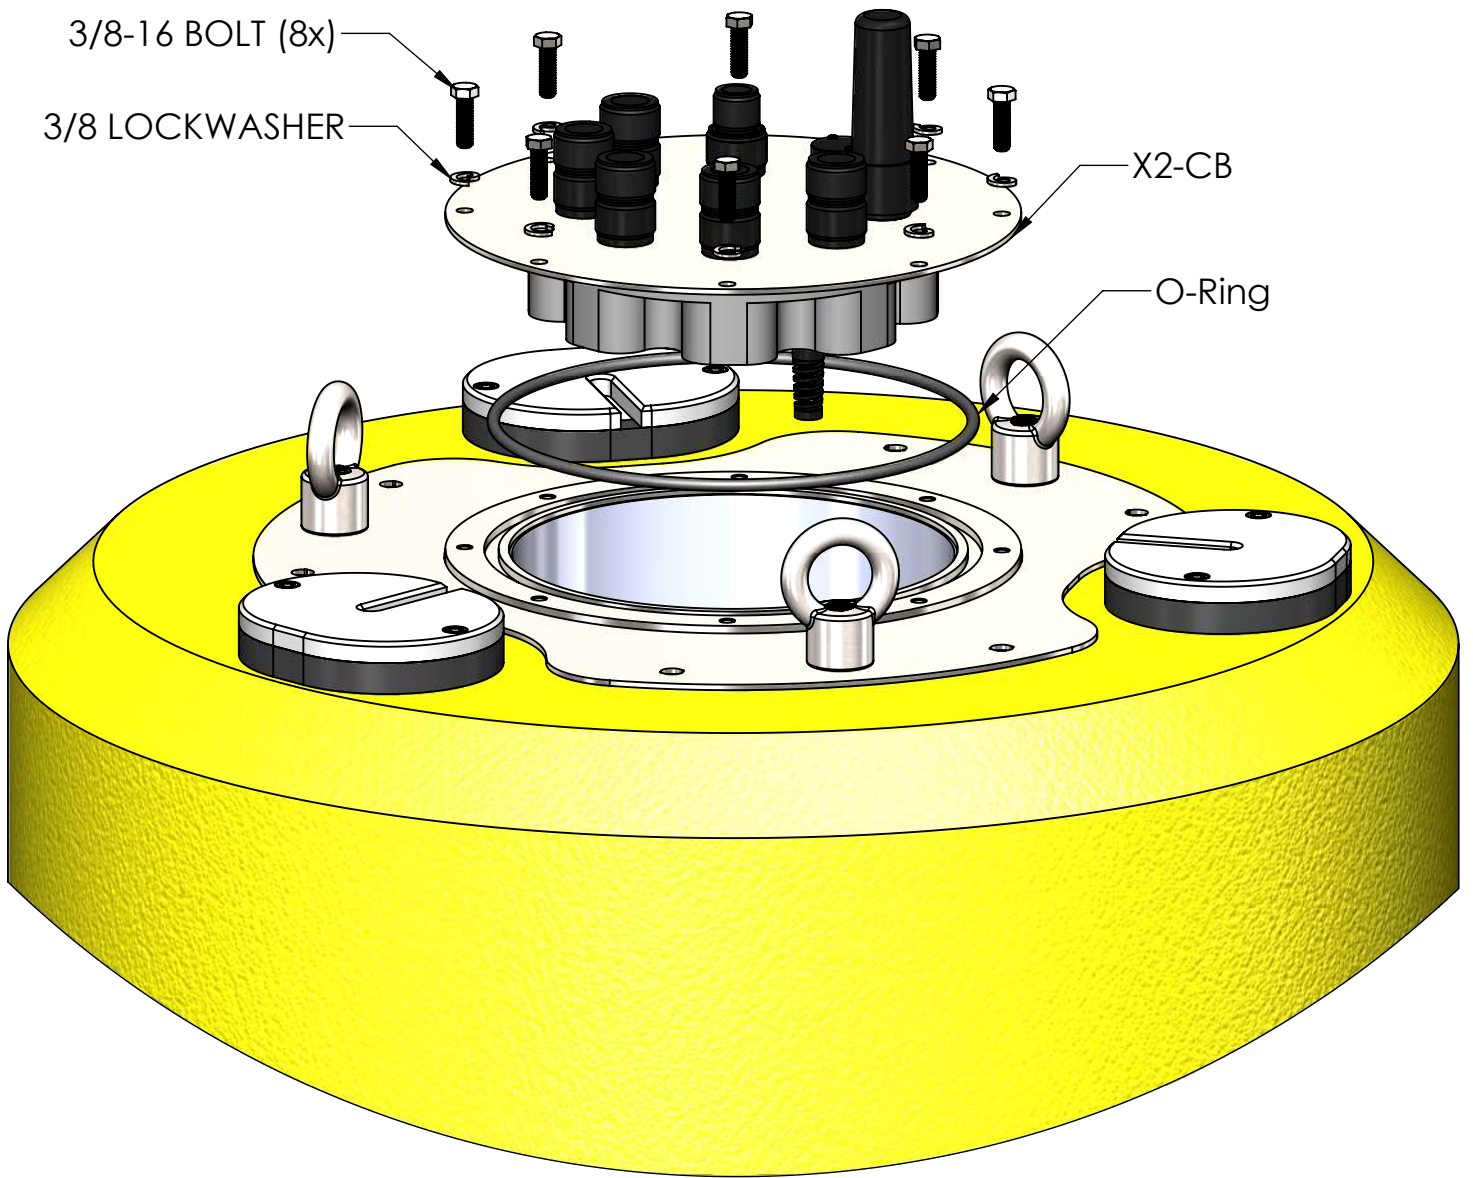

DRAWING DIMENSIONS IN INCHES

TITLE:  
NEXSENS X2-CB BUOY-MOUNTED DATA LOGGER

DRAWING NUMBER:  
NEX393

SHEET:  
1 of 2

This drawing and the information thereon is the property of NexSens Technology  
All unauthorized use and reproduction is prohibited. <www.NexSens.com>

DRAWING DIMENSIONS IN INCHES

TITLE: <b>NEXSENS X2-CB DATA LOGGER - BUOY MOUNTING</b>	
DRAWING NUMBER: <b>NEX394</b>	SHEET: <b>2 of 2</b>
This drawing and the information thereon is the property of NexSens Technology All unauthorized use and reproduction is prohibited. <www.NexSens.com>	