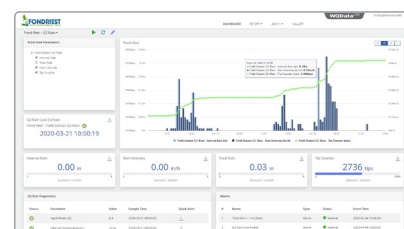

WQData LIVE

WEB DATACENTER

plans

	Basic	Advanced	Professional	Enterprise
Secure Cloud	✓	✓	✓	✓
Interactive Map	✓	✓	✓	✓
Multi-Level Users	✓	✓	✓	✓
Remote Configuration	✓	✓	✓	✓
Dashboards	✓	✓	✓	✓
Graph, Statistics, Tables	✓	✓	✓	✓
Reports	✓	✓	✓	✓
Quick Alerts	✓	✓	✓	✓
API		✓	✓	✓
Data Export Tool		✓	✓	✓
Alarms		✓	✓	✓
Webcam Support			✓	✓
Calculated Parameters			✓	✓
Public Portal			✓	✓
Photo and Video Storage		1GB	10GB	50GB
Data Storage	1-Year	Unlimited	Unlimited	Unlimited
Monthly Price Per Project	Free	Call	Call	Call*
Annual Price Per Project	Free	Call	Call	Call*

*Unlimited Professional projects available with Enterprise

parts list

Part #	Description
WQData-A-M	WQData LIVE Advanced web datacenter service, priced per month
WQData-A-Y	WQData LIVE Advanced web datacenter service, priced per year
WQData-P-M	WQData LIVE Professional web datacenter service, priced per month
WQData-P-Y	WQData LIVE Professional web datacenter service, priced per year
WQData-E-M	WQData LIVE Enterprise web datacenter service, priced per month
WQData-E-Y	WQData LIVE Enterprise web datacenter service, priced per year

tel: **937.426.2703**
8am to 7pm EST, Monday-Friday

fax: **937.426.1125**

NexSens Technology, Inc.
2091 Exchange Court
Fairborn, OH 45324
info@nexsens.com

nexsens.com