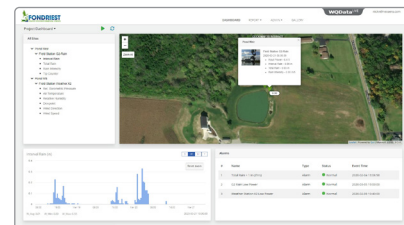

WQData LIVE

WEB DATACENTER

plans

	Basic	Advanced	Professional	Enterprise
Secure Cloud	✓	✓	✓	✓
Interactive Map	✓	✓	✓	✓
Multi-Level Users	✓	✓	✓	✓
Remote Configuration	✓	✓	✓	✓
Dashboards	✓	✓	✓	✓
Graph, Statistics, Tables	✓	✓	✓	✓
Reports	✓	✓	✓	✓
Quick Alerts	✓	✓	✓	✓
API		✓	✓	✓
Data Export Tool		✓	✓	✓
Alarms		✓	✓	✓
Webcam Support			✓	✓
Calculated Parameters			✓	✓
Public Portal			✓	✓
Photo and Video Storage		1GB	10GB	50GB
Data Storage	1-Year	Unlimited	Unlimited	Unlimited
Monthly Price Per Project	Free	Call	Call	Call*
Annual Price Per Project	Free	Call	Call	Call*

*Unlimited Professional projects available with Enterprise

parts list

Part #	Description
WQData-A-M	WQData LIVE Advanced web datacenter service, priced per month
WQData-A-Y	WQData LIVE Advanced web datacenter service, priced per year
WQData-P-M	WQData LIVE Professional web datacenter service, priced per month
WQData-P-Y	WQData LIVE Professional web datacenter service, priced per year
WQData-E-M	WQData LIVE Enterprise web datacenter service, priced per month
WQData-E-Y	WQData LIVE Enterprise web datacenter service, priced per year

tel: **937.426.2703**
8am to 7pm EST, Monday-Friday

fax: **937.426.1125**

NexSens Technology, Inc.
2091 Exchange Court
Fairborn, OH 45324
info@nexsens.com

nexsens.com