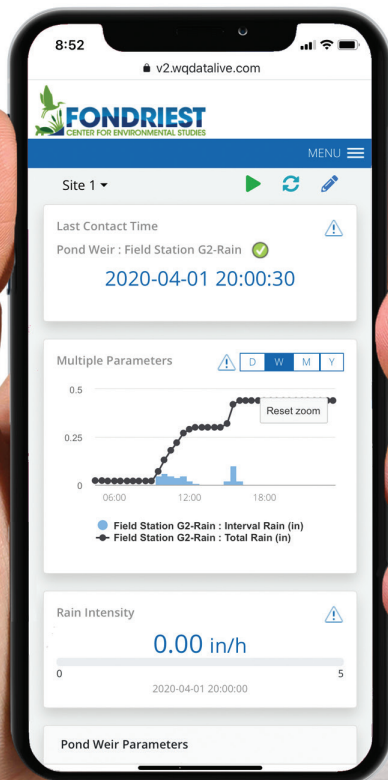

WQData LIVE

WEB DATACENTER

- 24/7 instant access to project data
- 2-way communication with remote systems
- Secure, password-protected site
- Interactive ESRI Leaflet map interface
- View & download tabular and graphical data

WQData LIVE is a web-based project management service that allows users 24/7 instant access to data collected from remote telemetry systems. Users with NexSens G2, X2 and V2 platforms have the ability to configure and update systems remotely via Wi-Fi, Ethernet, cellular or satellite telemetry. All projects are password-protected with multi-level access. Administrators have full access for remote communication and project modification, while collaborators are limited to viewing and exporting data.

The online database offers the ability to view live readings, configure alerts to notify project personnel when data values exceed threshold limits, export data and more. The project dashboard includes an ESRI Leaflet map view showing all project sites on a map with zoom, scroll and drag capability. The bottom of the dashboard includes a project overview, data disclaimer and project photo. For projects with multiple locations, each site within a project shows the data loggers connected along with a site photo in a convenient viewing pane.

Clicking on any site within a project displays the most recent data values alongside a graph depicting a day, week, month or year of data. Within each parameter, users can register to receive alerts via email based on a high or low threshold. A rich set of meta data and diagnostic data specific to each site is displayed at the bottom for troubleshooting sensor or data logger issues. With this rich set of tools, **WQData LIVE** simplifies the task of managing an environmental monitoring project.