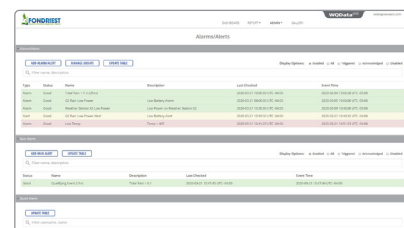

WQData LIVE

WEB DATACENTER

plans

	Basic	Advanced	Professional	Enterprise
Secure Cloud	✓	✓	✓	✓
Interactive Map	✓	✓	✓	✓
Multi-Level Users	✓	✓	✓	✓
Remote Configuration	✓	✓	✓	✓
Dashboards	✓	✓	✓	✓
Graph, Statistics, Tables	✓	✓	✓	✓
Reports	✓	✓	✓	✓
Quick Alerts	✓	✓	✓	✓
API		✓	✓	✓
Data Export Tool		✓	✓	✓
Alarms		✓	✓	✓
Webcam Support			✓	✓
Calculated Parameters			✓	✓
Public Portal			✓	✓
Photo and Video Storage		1GB	10GB	50GB
Data Storage	1-Year	Unlimited	Unlimited	Unlimited
Monthly Price Per Project	Free	Call	Call	Call*
Annual Price Per Project	Free	Call	Call	Call*

*Unlimited Professional projects available with Enterprise

parts list

Part #	Description
WQData-A-M	WQData LIVE Advanced web datacenter service, priced per month
WQData-A-Y	WQData LIVE Advanced web datacenter service, priced per year
WQData-P-M	WQData LIVE Professional web datacenter service, priced per month
WQData-P-Y	WQData LIVE Professional web datacenter service, priced per year
WQData-E-M	WQData LIVE Enterprise web datacenter service, priced per month
WQData-E-Y	WQData LIVE Enterprise web datacenter service, priced per year

tel: **937.426.2703**
8am to 7pm EST, Monday-Friday

fax: **937.426.1125**

NexSens Technology, Inc.
2091 Exchange Court
Fairborn, OH 45324
info@nexsens.com

nexsens.com