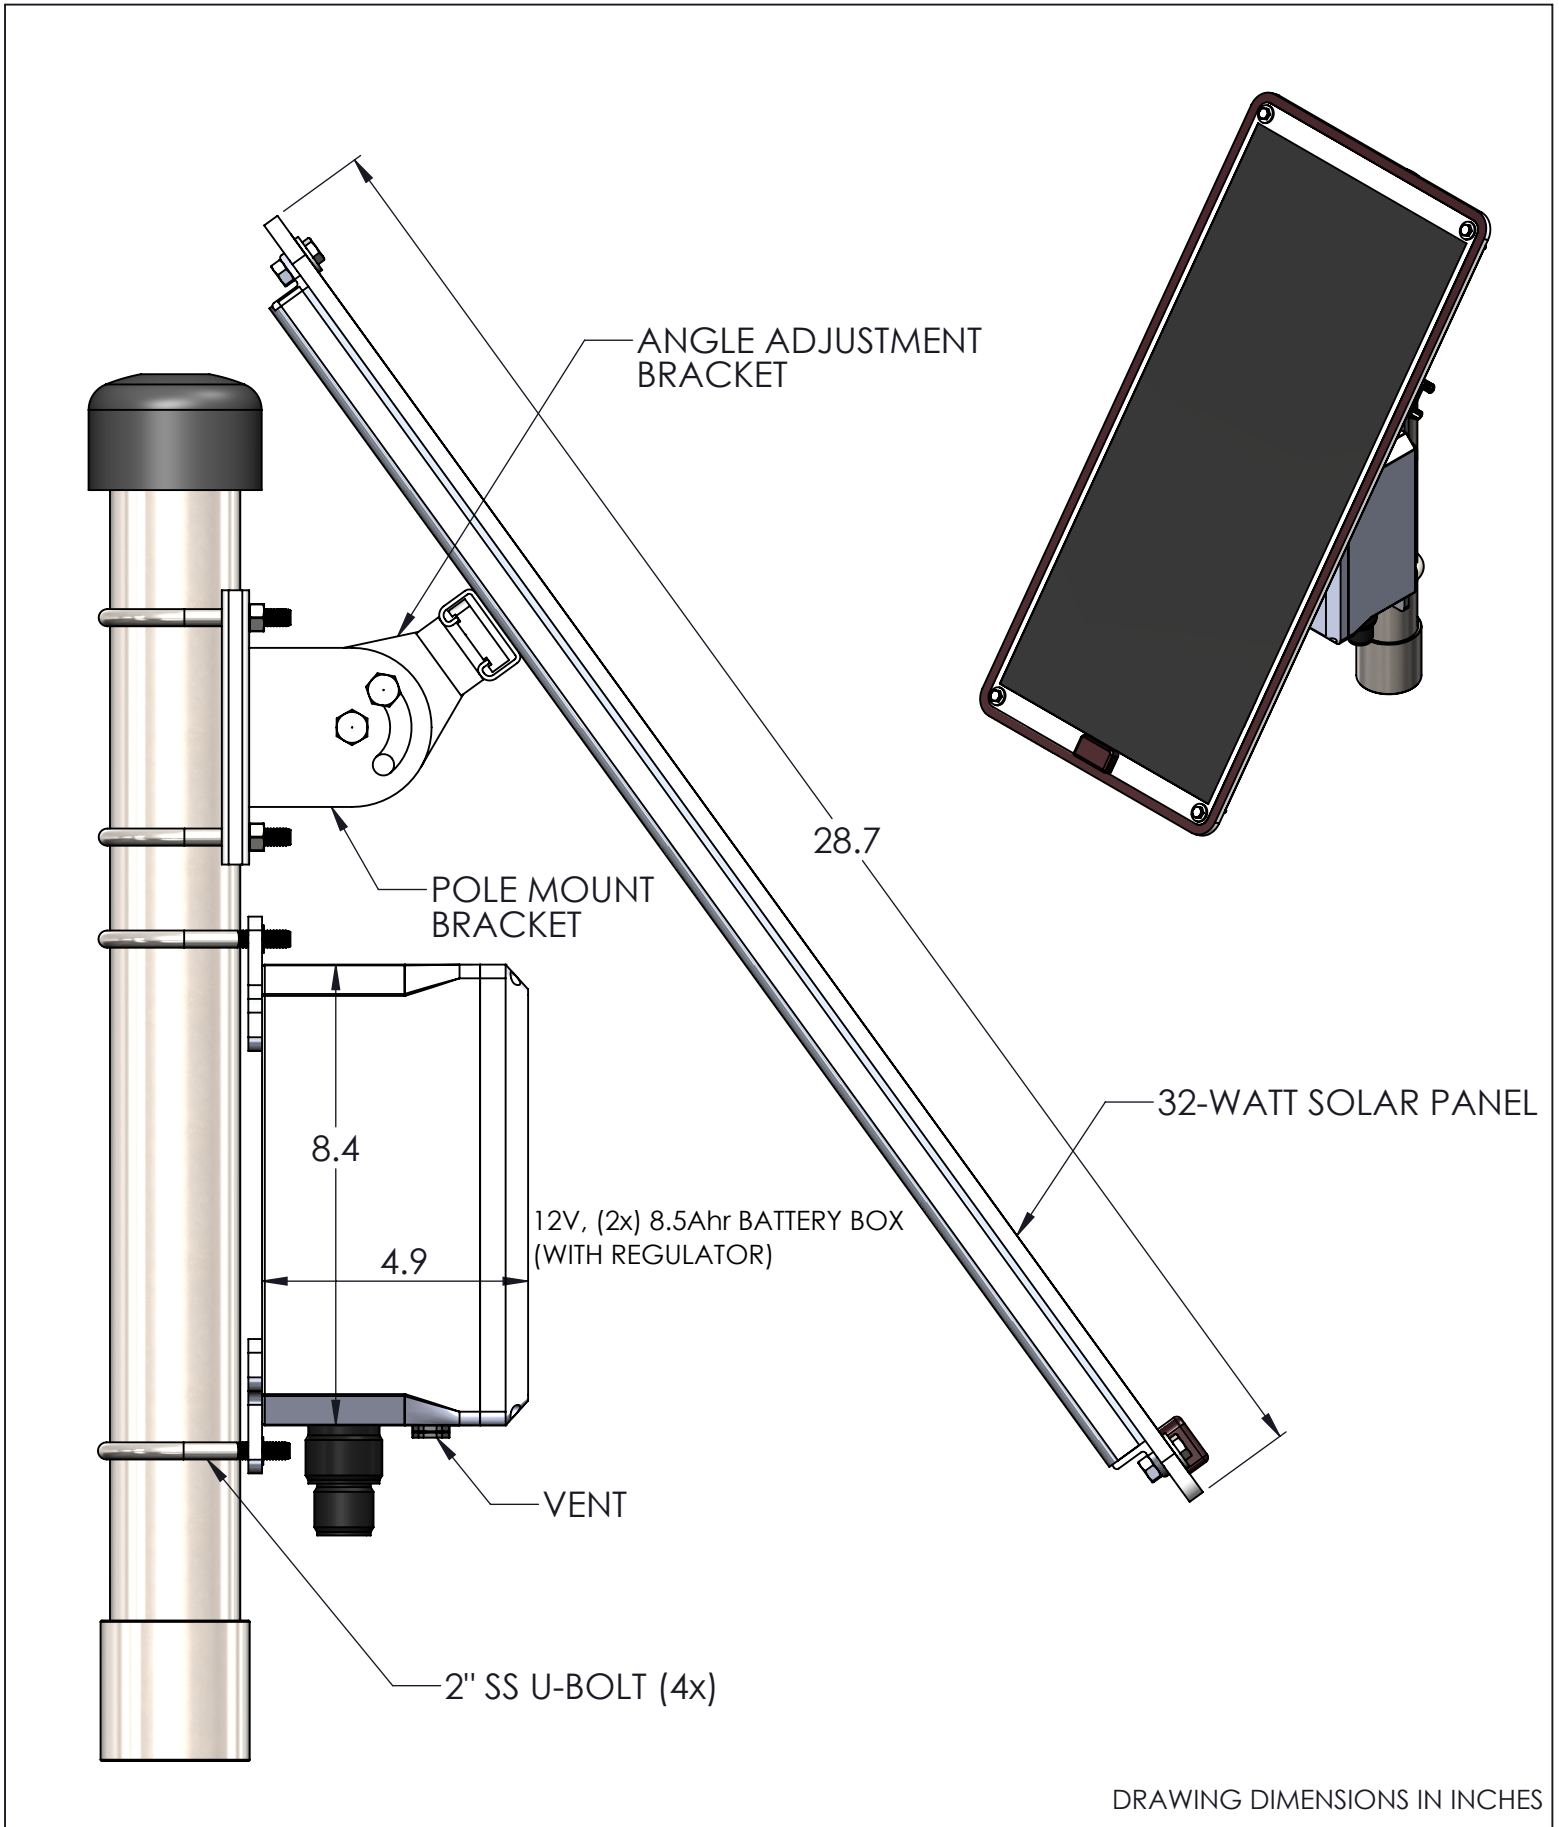

DRAWING DIMENSIONS IN INCHES

TITLE: NEXSENS SP10 SOLAR POWER PACK	
DRAWING NUMBER: NEX420	SHEET: 1 of 3
This drawing and the information thereon is the property of NexSens Technology All unauthorized use and reproduction is prohibited. <www.NexSens.com>	

DRAWING DIMENSIONS IN INCHES

TITLE: NEXSENS SP15 SOLAR POWER PACK	
DRAWING NUMBER: NEX421	SHEET: 2 of 3
This drawing and the information thereon is the property of NexSens Technology All unauthorized use and reproduction is prohibited. <www.NexSens.com>	

DRAWING DIMENSIONS IN INCHES

TITLE: NEXSENS SP32 SOLAR POWER PACK		
DRAWING NUMBER: NEX422	SHEET: 3 of 3	This drawing and the information thereon is the property of NexSens Technology All unauthorized use and reproduction is prohibited. <www.NexSens.com>