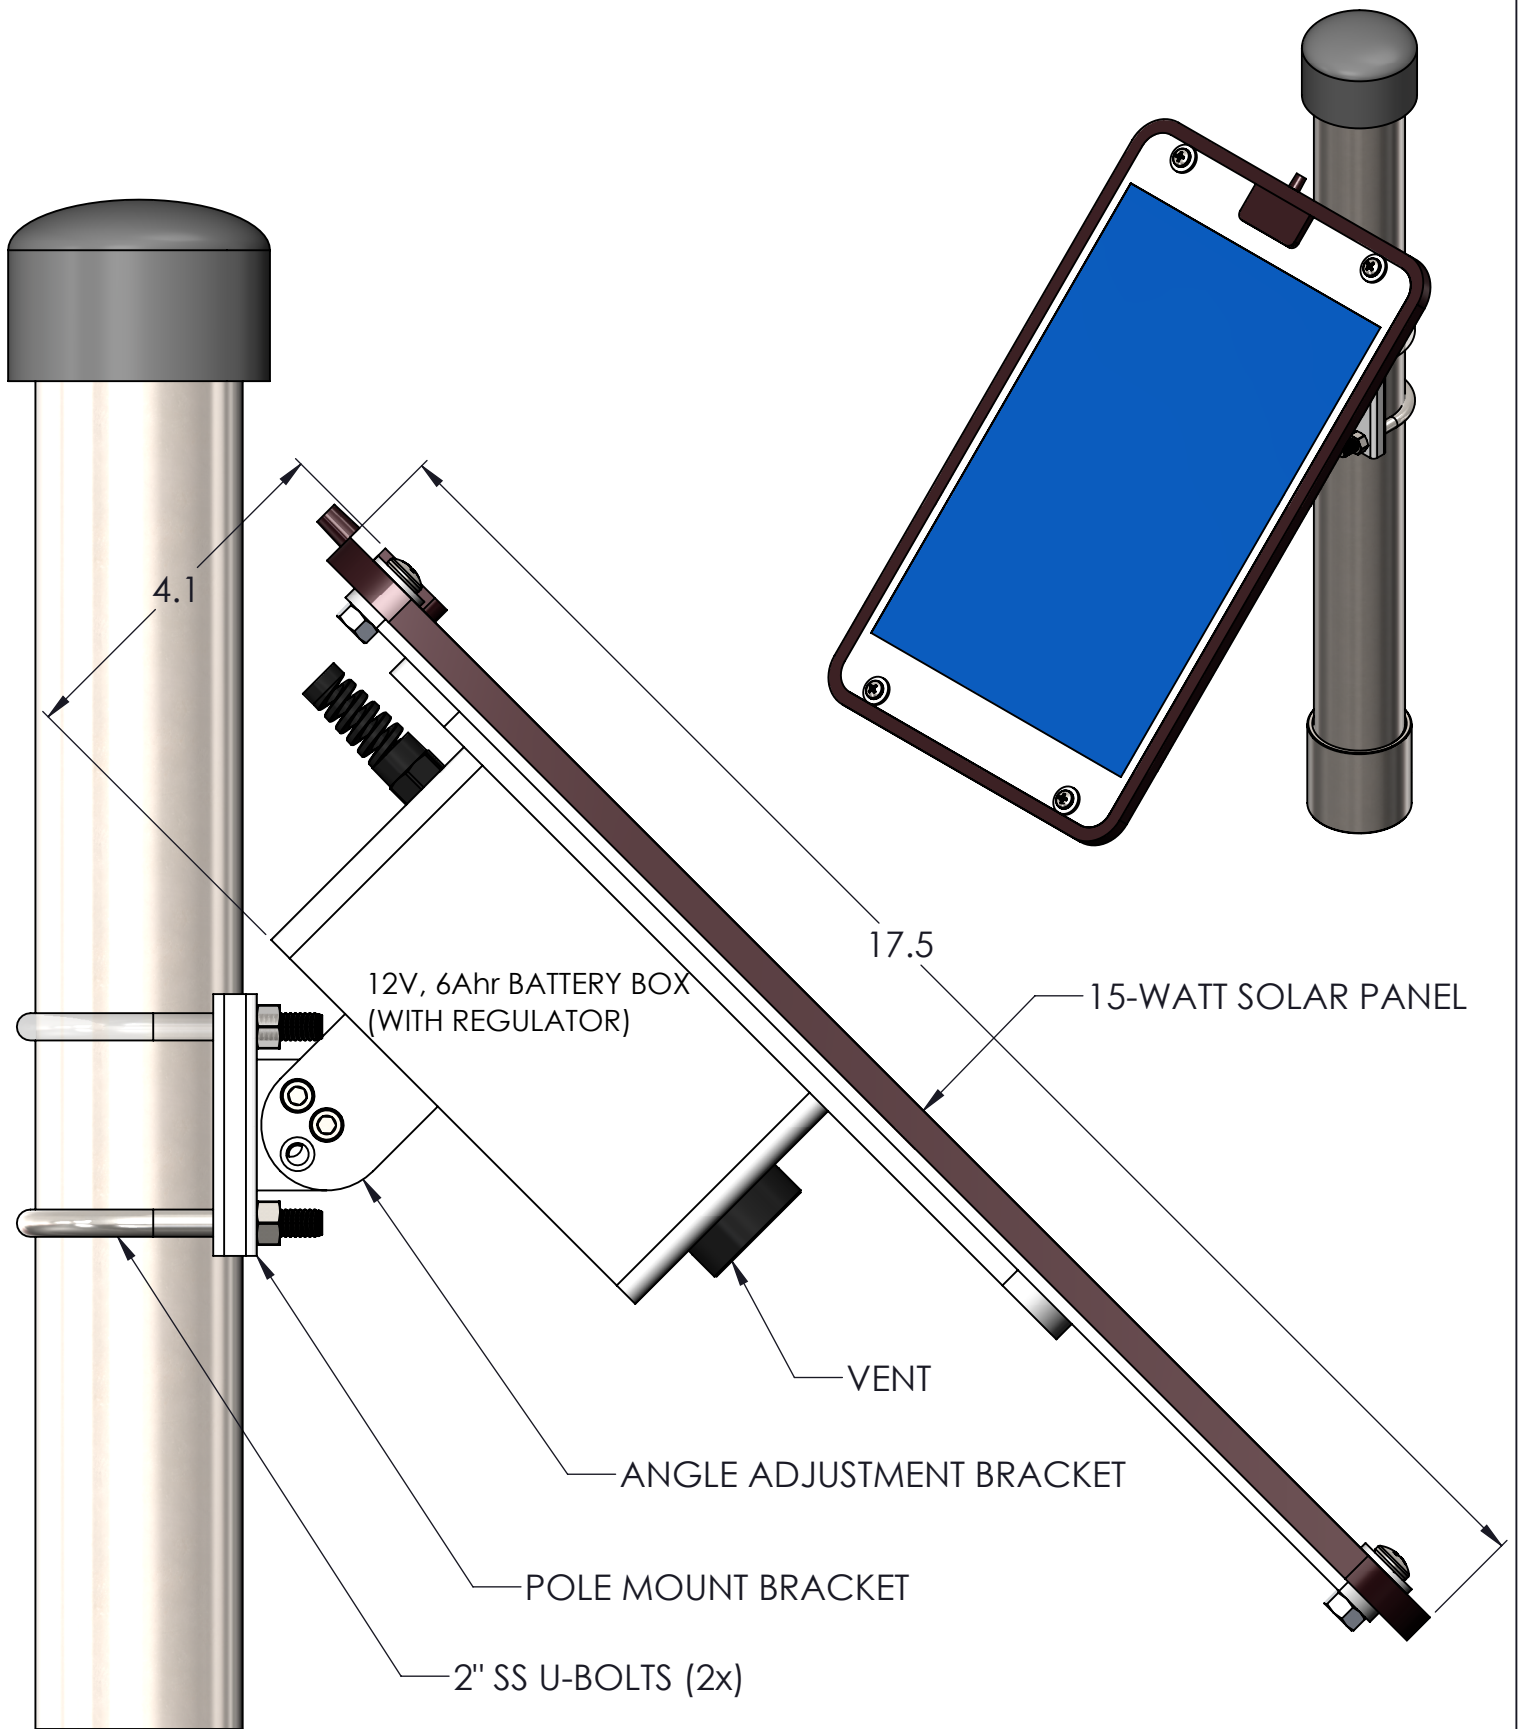

DRAWING DIMENSIONS IN INCHES

TITLE: NEXSENS SP10 SOLAR POWER PACK	
DRAWING NUMBER: NEX420	SHEET: 1 of 3
This drawing and the information thereon is the property of NexSens Technology All unauthorized use and reproduction is prohibited. <www.NexSens.com>	

DRAWING DIMENSIONS IN INCHES

TITLE: NEXSENS SP15 SOLAR POWER PACK	
DRAWING NUMBER: NEX421	SHEET: 2 of 3
This drawing and the information thereon is the property of NexSens Technology All unauthorized use and reproduction is prohibited. <www.NexSens.com>	

DRAWING DIMENSIONS IN INCHES

TITLE: NEXSENS SP32 SOLAR POWER PACK		
DRAWING NUMBER: NEX422	SHEET: 3 of 3	This drawing and the information thereon is the property of NexSens Technology All unauthorized use and reproduction is prohibited. <www.NexSens.com>