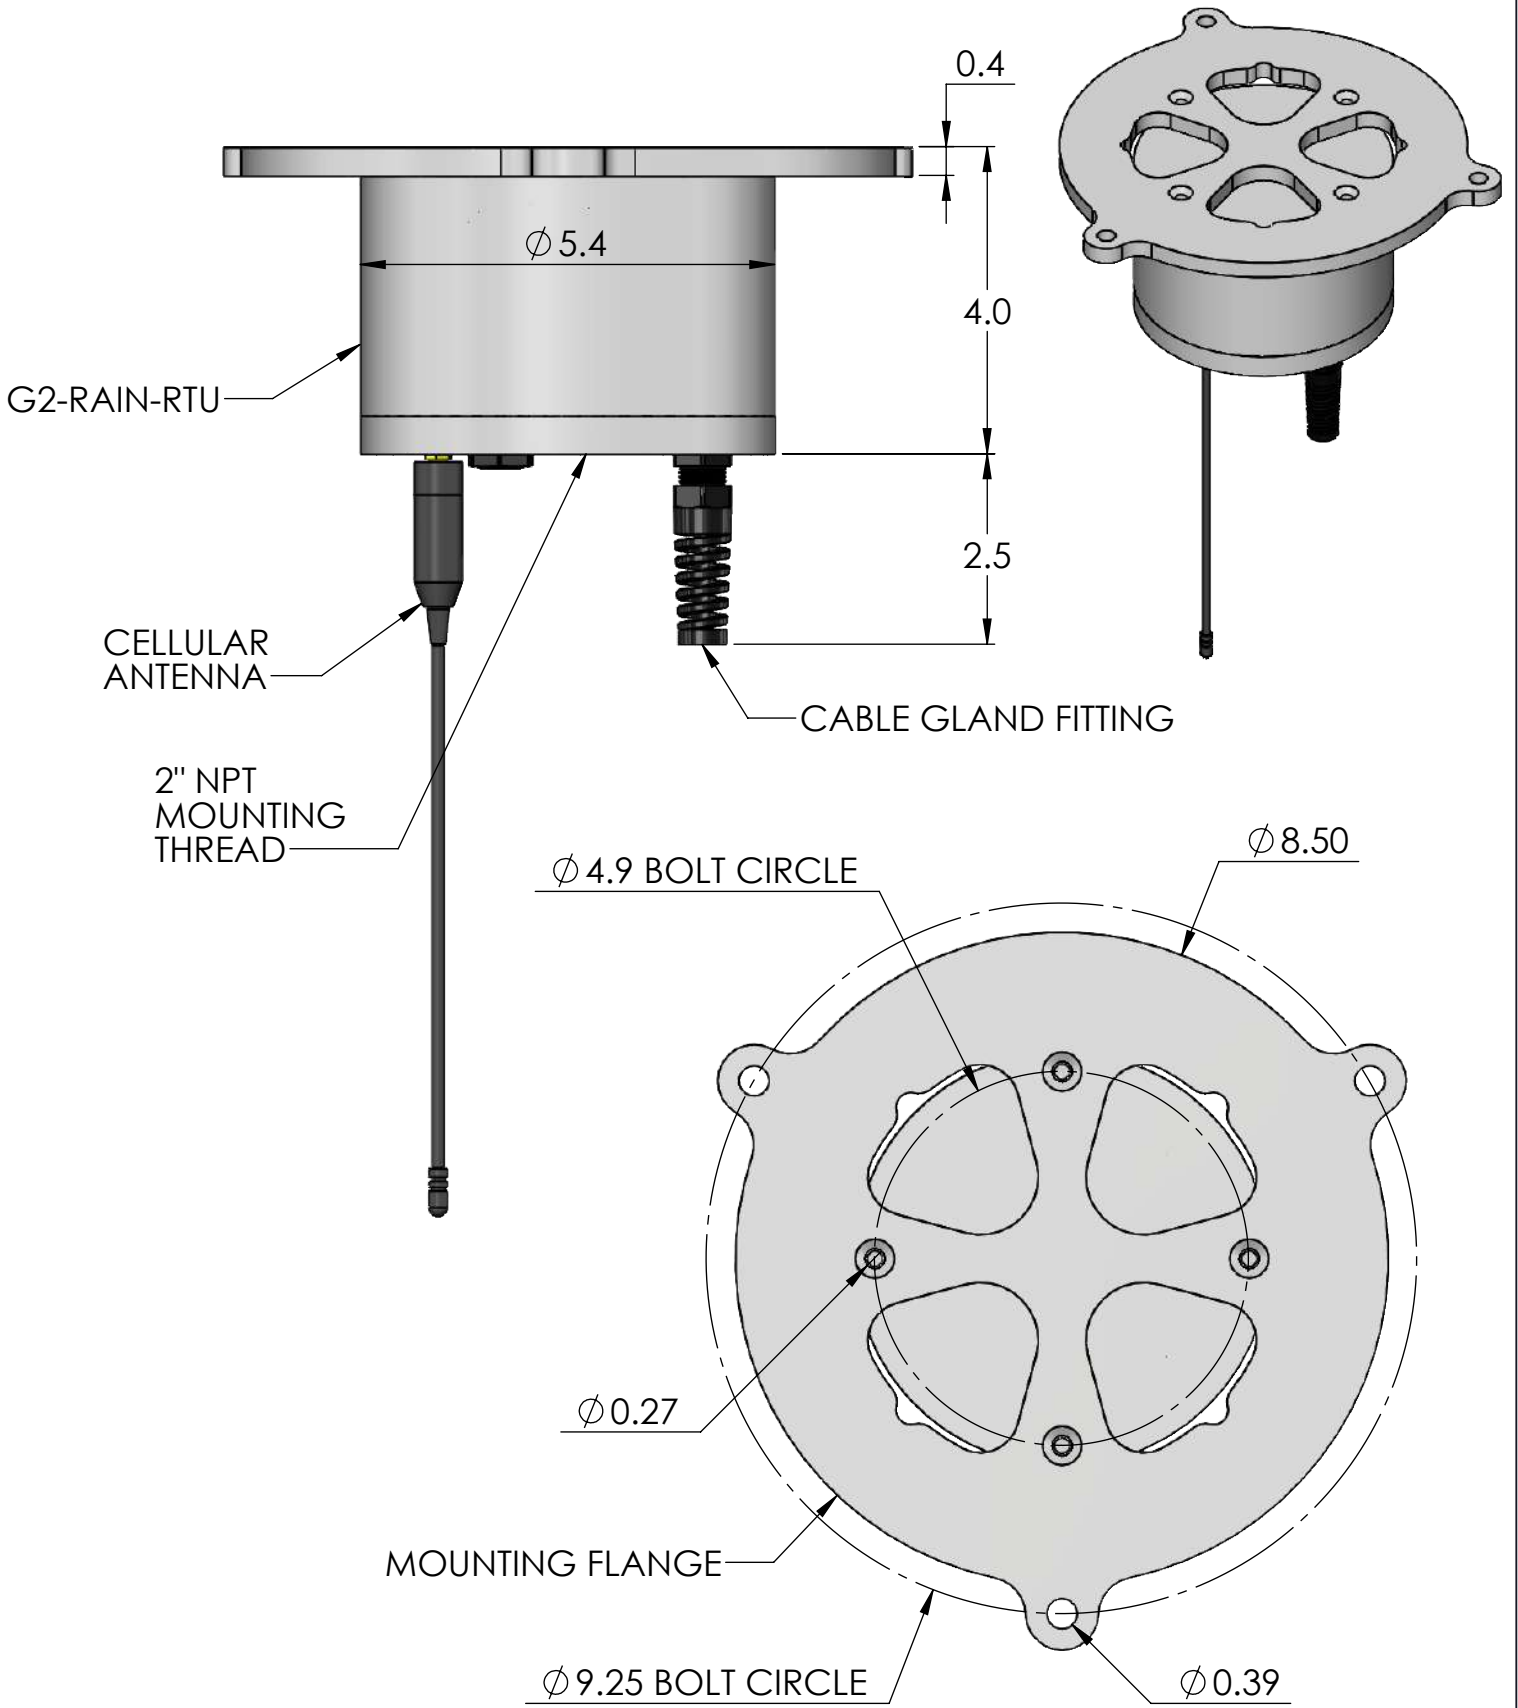

TITLE: NEXSENS G2-RAIN SYSTEM	
DRAWING NUMBER: NEX412	SHEET: 1 of 4
This drawing and the information thereon is the property of NexSens Technology All unauthorized use and reproduction is prohibited. <www.NexSens.com>	

DRAWING DIMENSIONS IN INCHES

TITLE: NEXSENS G2-RAIN-RTU	
DRAWING NUMBER: NEX413	SHEET: 2 of 4
This drawing and the information thereon is the property of NexSens Technology All unauthorized use and reproduction is prohibited. <www.NexSens.com>	

DRAWING DIMENSIONS IN INCHES

TITLE:
NEXSENS G2-RAIN POLE MOUNT SYSTEM

DRAWING NUMBER:
NEX414

SHEET:
3 of 4

This drawing and the information thereon is the property of NexSens Technology
All unauthorized use and reproduction is prohibited. <www.NexSens.com>

DRAWING DIMENSIONS IN INCHES

TITLE: NEXSENS G2-RAIN POLE MOUNT SOLAR SYSTEM	
DRAWING NUMBER: NEX415	SHEET: 4 of 4
This drawing and the information thereon is the property of NexSens Technology All unauthorized use and reproduction is prohibited. < www.NexSens.com >	