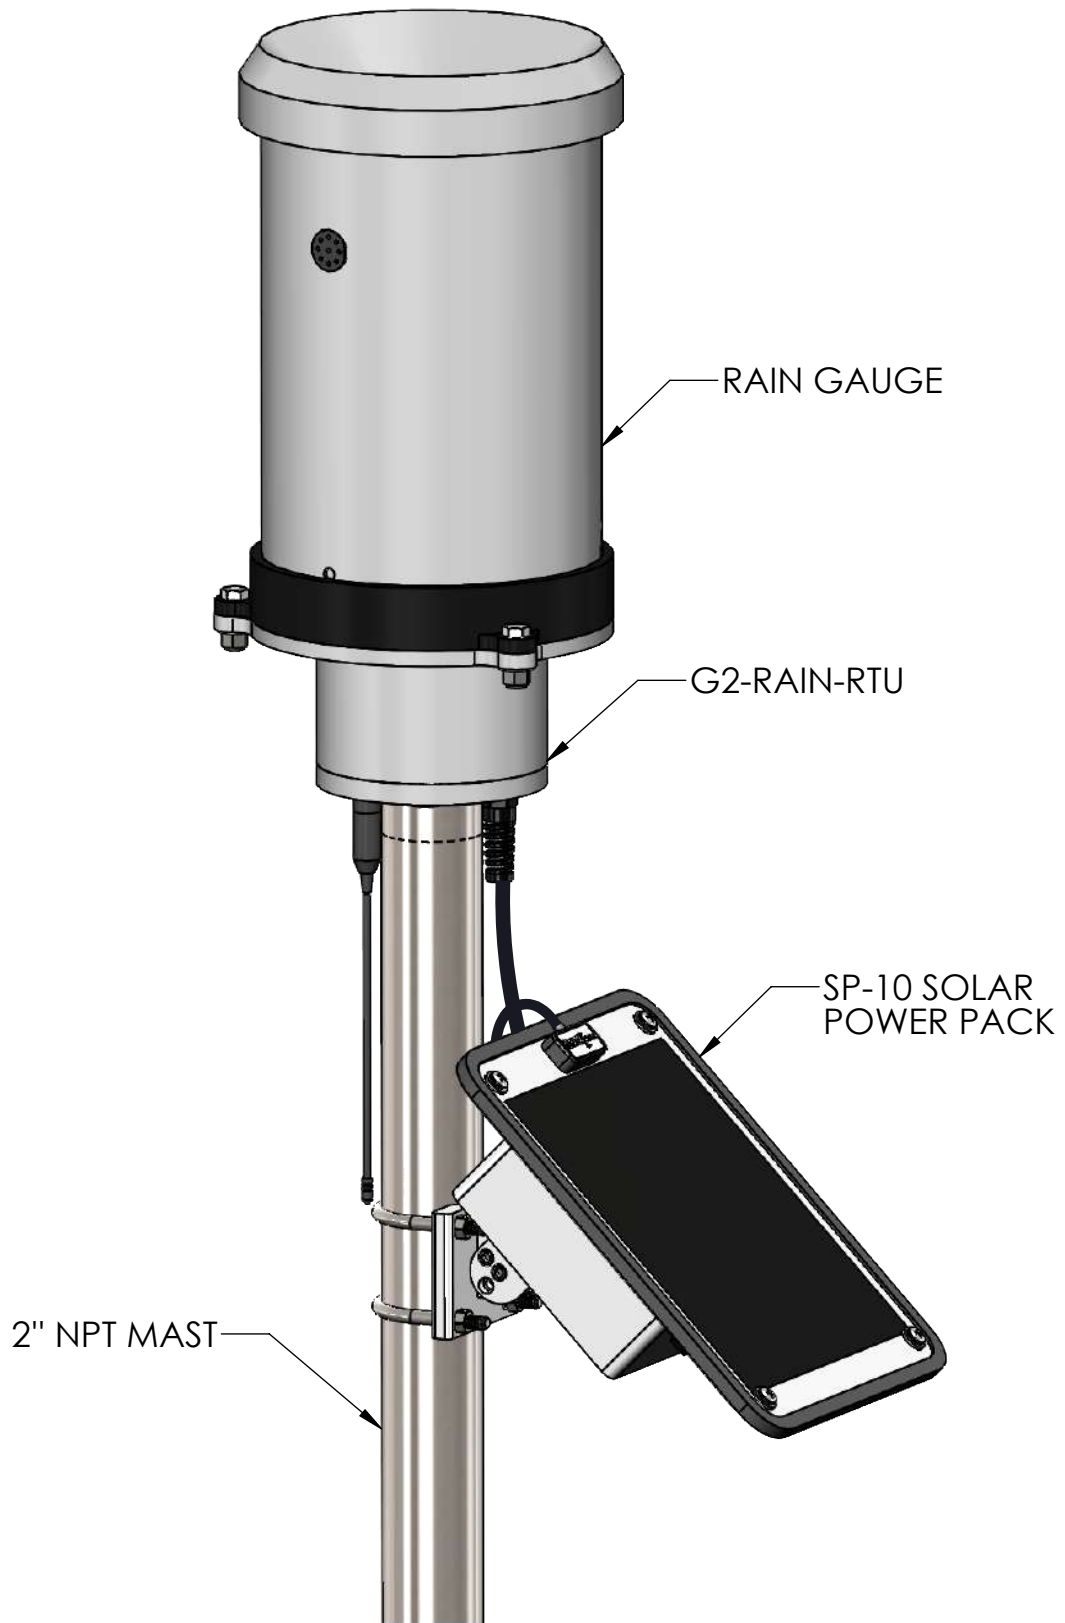

DRAWING DIMENSIONS IN INCHES

TITLE:
NEXSENS G2-RAIN POLE MOUNT SYSTEM

DRAWING NUMBER:
NEX414

SHEET:
3 of 4

This drawing and the information thereon is the property of NexSens Technology
All unauthorized use and reproduction is prohibited. <www.NexSens.com>