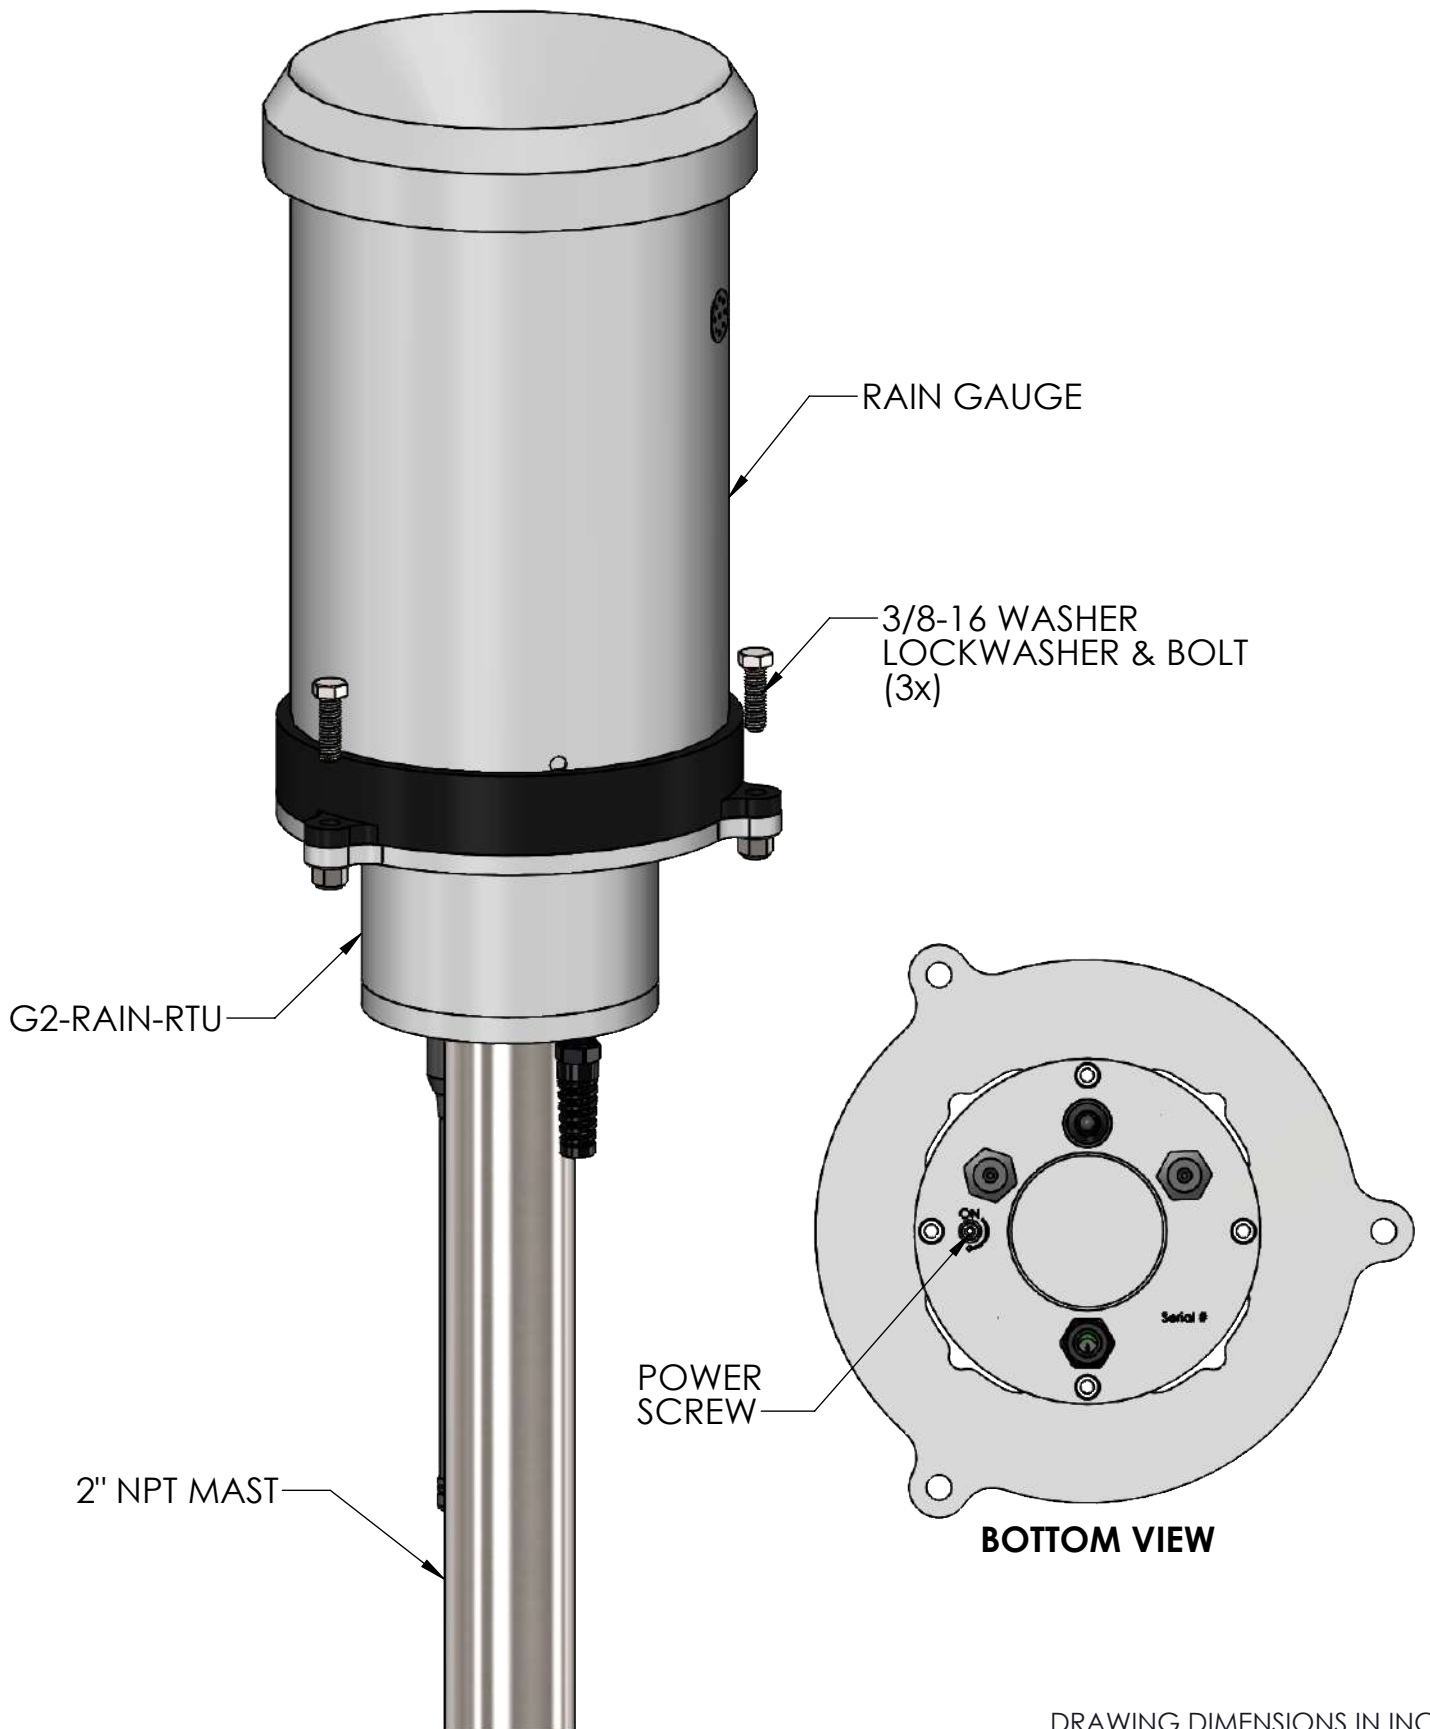

TITLE: NEXSENS G2-RAIN SYSTEM	
DRAWING NUMBER: NEX412	SHEET: 1 of 4
This drawing and the information thereon is the property of NexSens Technology All unauthorized use and reproduction is prohibited. <www.NexSens.com>	

DRAWING DIMENSIONS IN INCHES

TITLE:
NEXSENS G2-RAIN POLE MOUNT SYSTEM

DRAWING NUMBER:
NEX414

SHEET:
3 of 4

This drawing and the information thereon is the property of NexSens Technology
All unauthorized use and reproduction is prohibited. <www.NexSens.com>