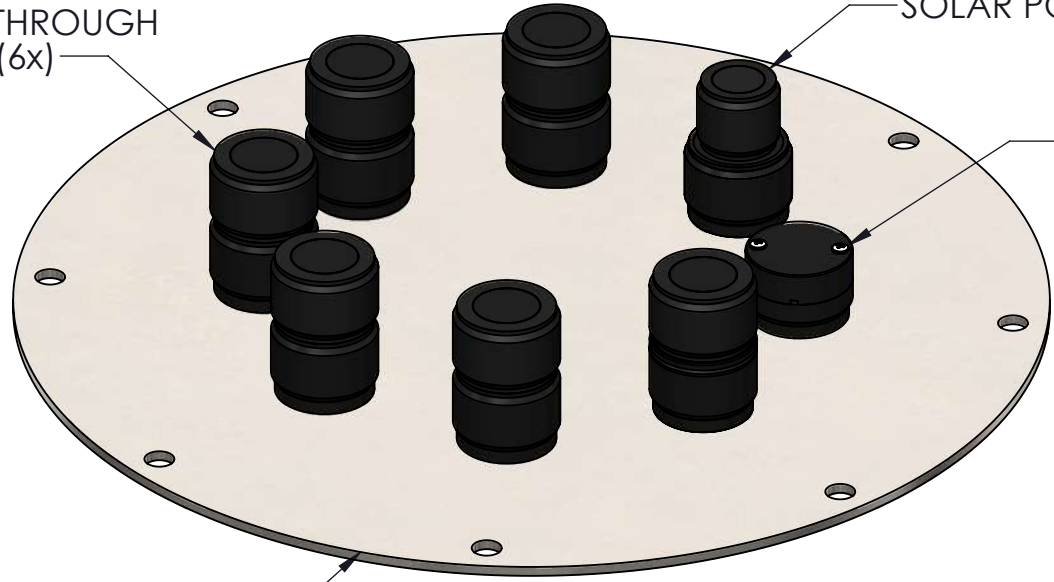

CB-A05-1

CB-A05-2

DRAWING DIMENSIONS IN INCHES

TITLE:
NEXSENS CB-450 DATA BUOY - DATA WELL

DRAWING NUMBER:
NEX356

SHEET:
2 of 11

This drawing and the information thereon is the property of NexSens Technology
All unauthorized use and reproduction is prohibited. <www.NexSens.com>

TOP

PASS-THROUGH
PORT (6x)

SOLAR PORT

VENT

316 SS DATA WELL PLATE

BOTTOM

10-32 WELD NUTS (12x)

DRAWING DIMENSIONS IN INCHES