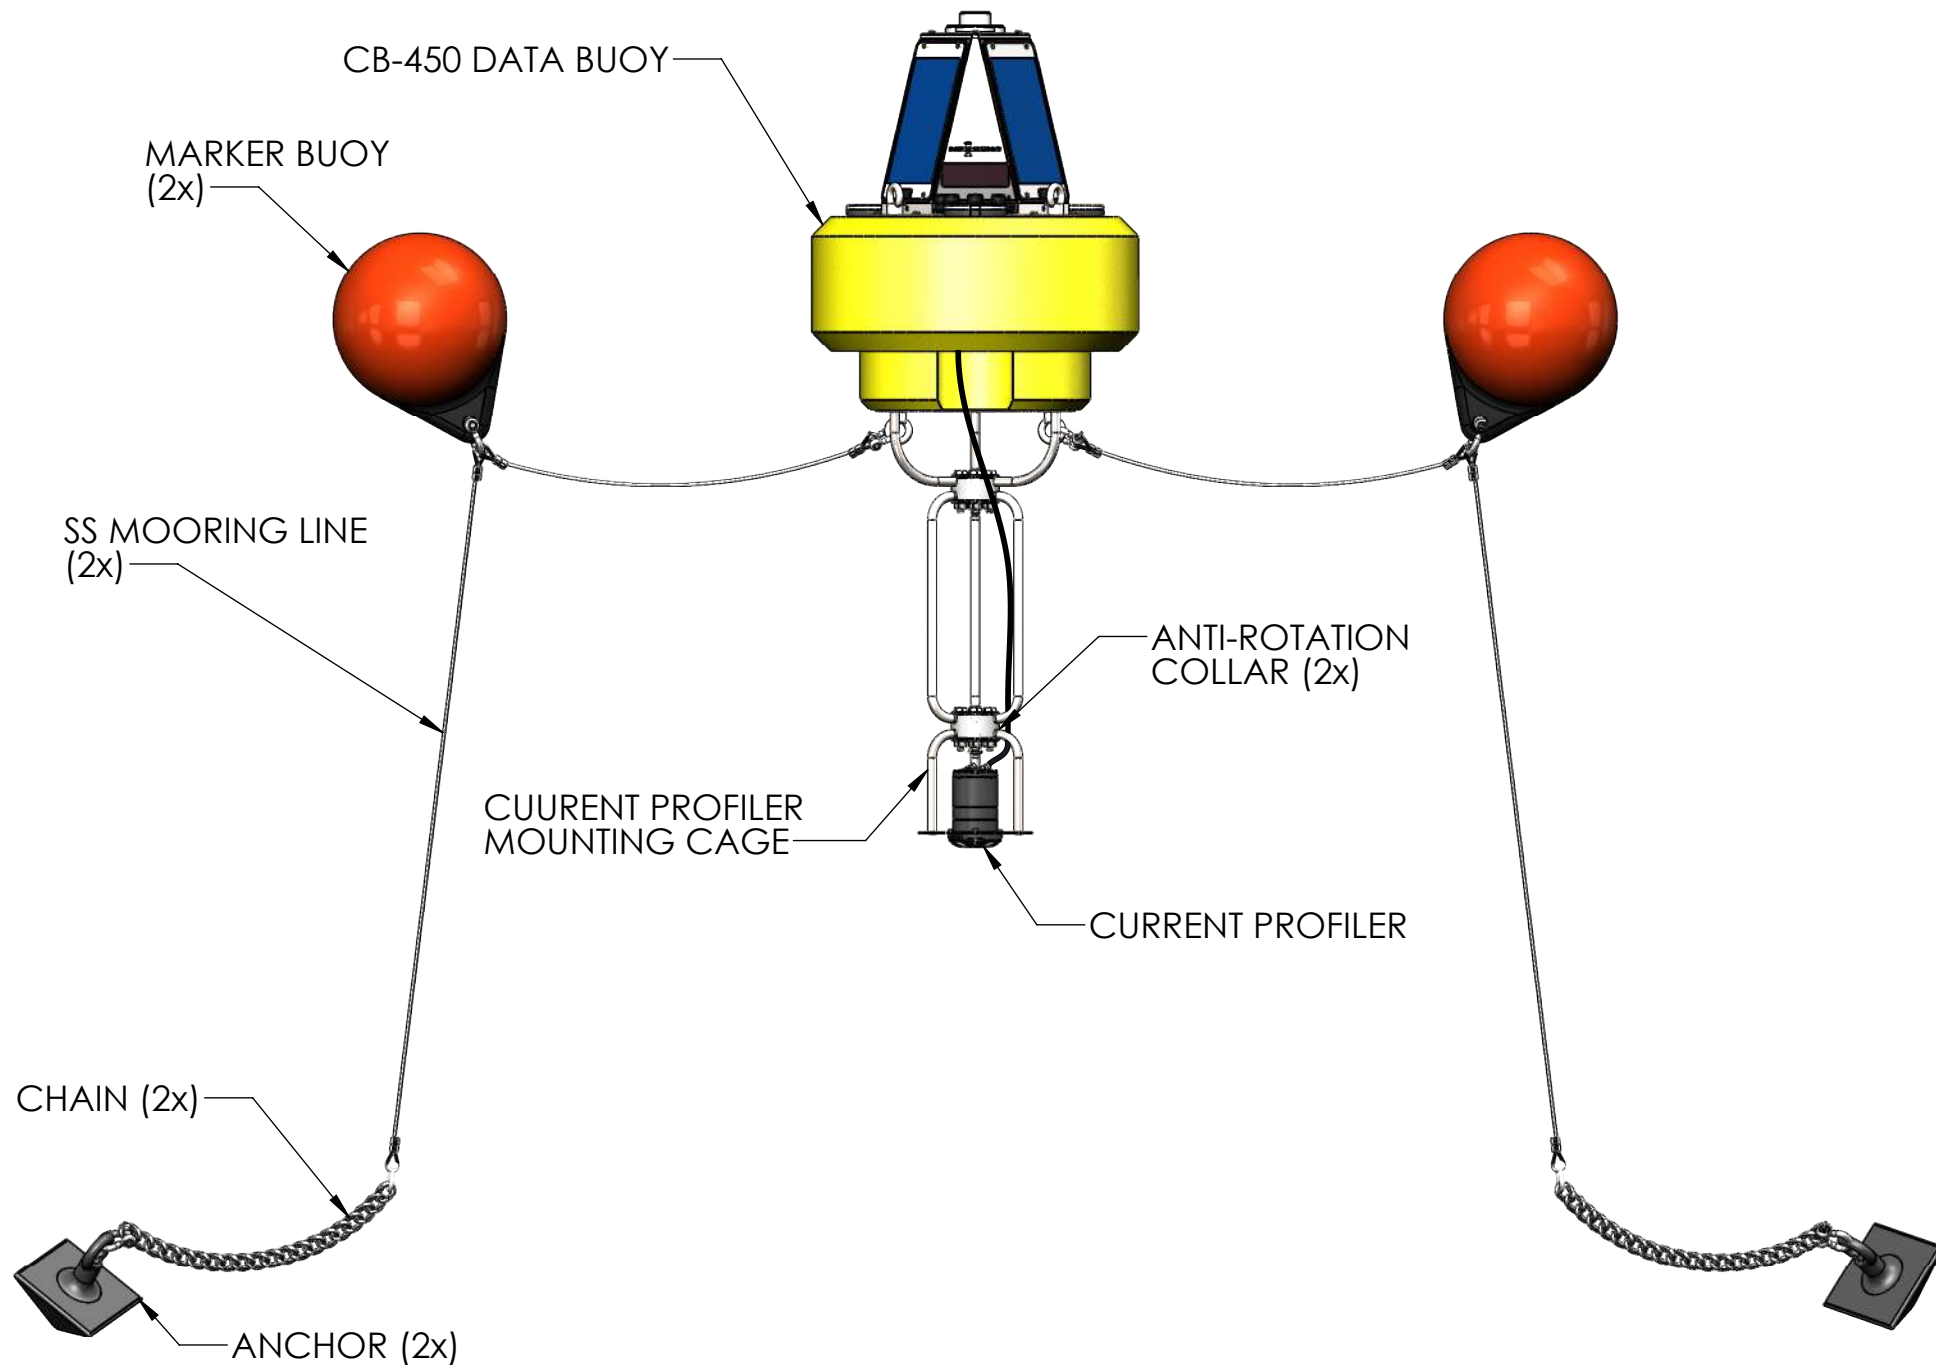

CB-450 DATA BUOY

ANTI-ROTATION COLLAR

INSTRUMENT CAGE

DEPLOYMENT PIPE

SS MOORING LINE

DEPLOYMENT PIPE

WATER QUALITY SONDE

CHAIN

TITLE:
 NEXSENS CB-450 DATA BUOY - TYPICAL TEMPERATURE PROFILING SYSTEM

DRAWING NUMBER:
 NEX364

SHEET:
 10 of 11

Drawing Dimensions in Inches

This drawing and the information thereon is the property of NexSens Technology
 All unauthorized use and reproduction is prohibited. <www.NexSens.com>

TITLE:
NEXSENS CB-450 DATA BUOY - TYPICAL CURRENT PROFILING SYSTEM

DRAWING NUMBER:
NEX365

SHEET:
11 of 11

Drawing Dimensions in Inches

This drawing and the information thereon is the property of NexSens Technology
 All unauthorized use and reproduction is prohibited. <www.NexSens.com>