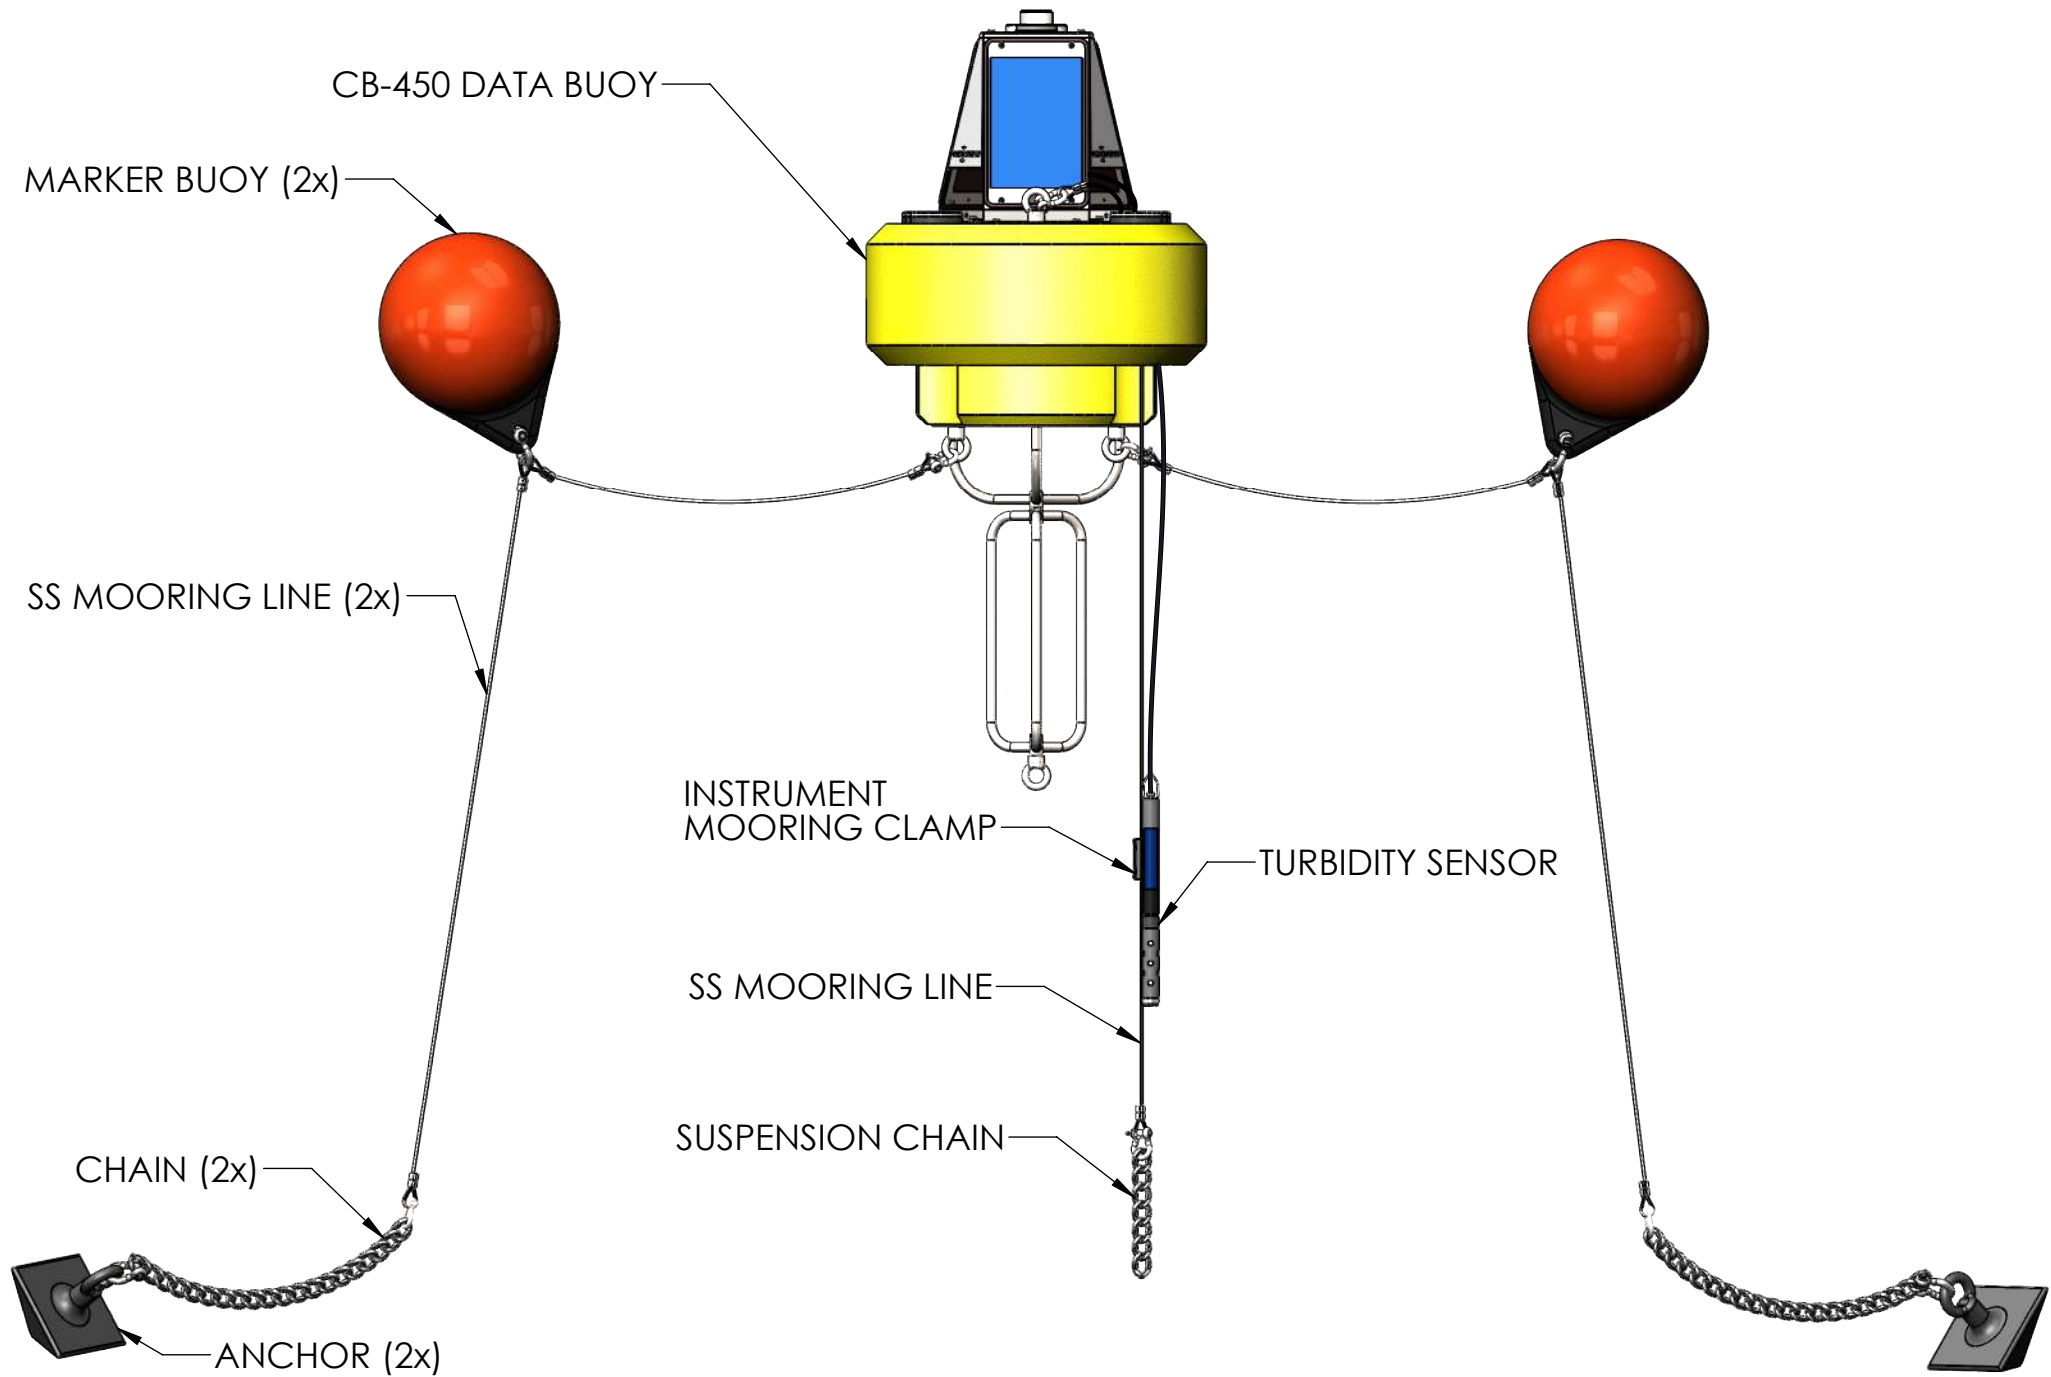

CB-450 DATA BUOY

ANTI-ROTATION COLLAR

INSTRUMENT CAGE

DEPLOYMENT PIPE

SS MOORING LINE

DEPLOYMENT PIPE

WATER QUALITY SONDE

CHAIN

1/2-13 STOP BOLT

ANCHOR

DRAWING DIMENSIONS IN INCHES

TITLE:
NEXSENS CB-450 DATA BUOY - TYPICAL WATER QUALITY MONITORING SYSTEM

DRAWING NUMBER:
NEX361

SHEET:
7 of 11

This drawing and the information thereon is the property of NexSens Technology
All unauthorized use and reproduction is prohibited. <www.NexSens.com>