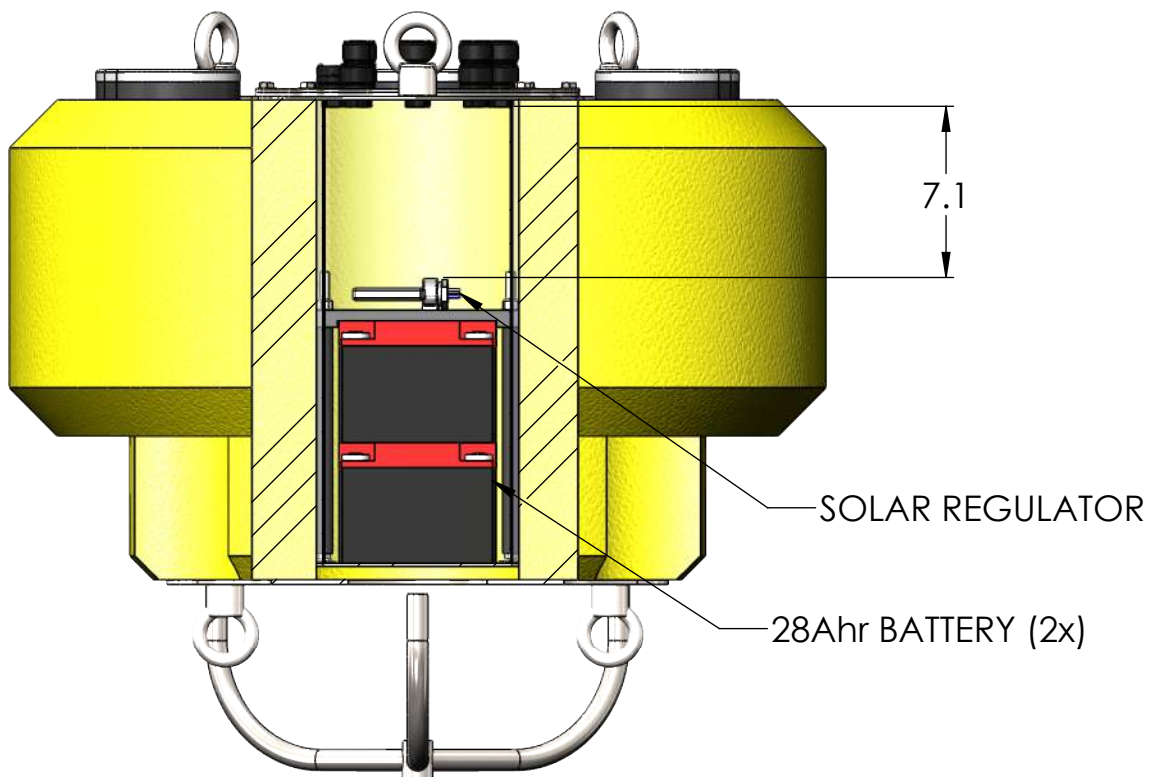

TITLE:
NEXSENS CB-450 DATA BUOY

DRAWING NUMBER:
NEX355

SHEET:
1 of 11

This drawing and the information thereon is the property of NexSens Technology
All unauthorized use and reproduction is prohibited. <www.NexSens.com>

CB-A05-1

CB-A05-2

DRAWING DIMENSIONS IN INCHES

TITLE:
NEXSENS CB-450 DATA BUOY - DATA WELL

DRAWING NUMBER:
NEX356

SHEET:
2 of 11

This drawing and the information thereon is the property of NexSens Technology
All unauthorized use and reproduction is prohibited. <www.NexSens.com>

TOP

PASS-THROUGH
PORT (6x)

SOLAR PORT

VENT

316 SS DATA WELL PLATE

BOTTOM

10-32 WELD NUTS (12x)

DRAWING DIMENSIONS IN INCHES