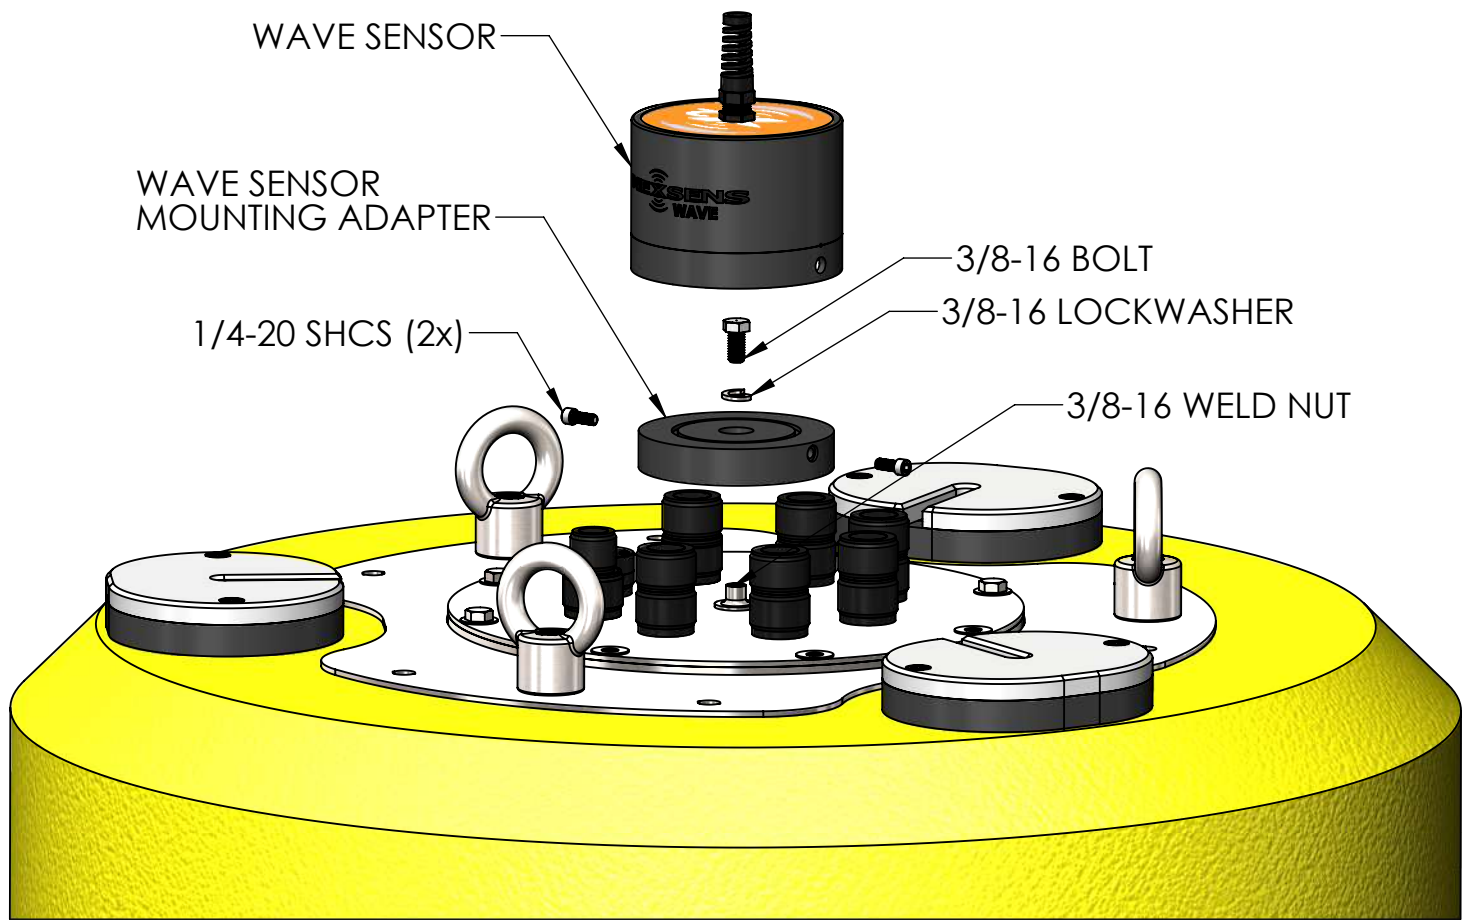

DRAWING DIMENSIONS IN INCHES

TITLE:
NEXSENS CB-450 DATA BUOY - TOWER INSTALLATION

DRAWING NUMBER:
NEX358

SHEET:
4 of 11

This drawing and the information thereon is the property of NexSens Technology
All unauthorized use and reproduction is prohibited. <www.NexSens.com>