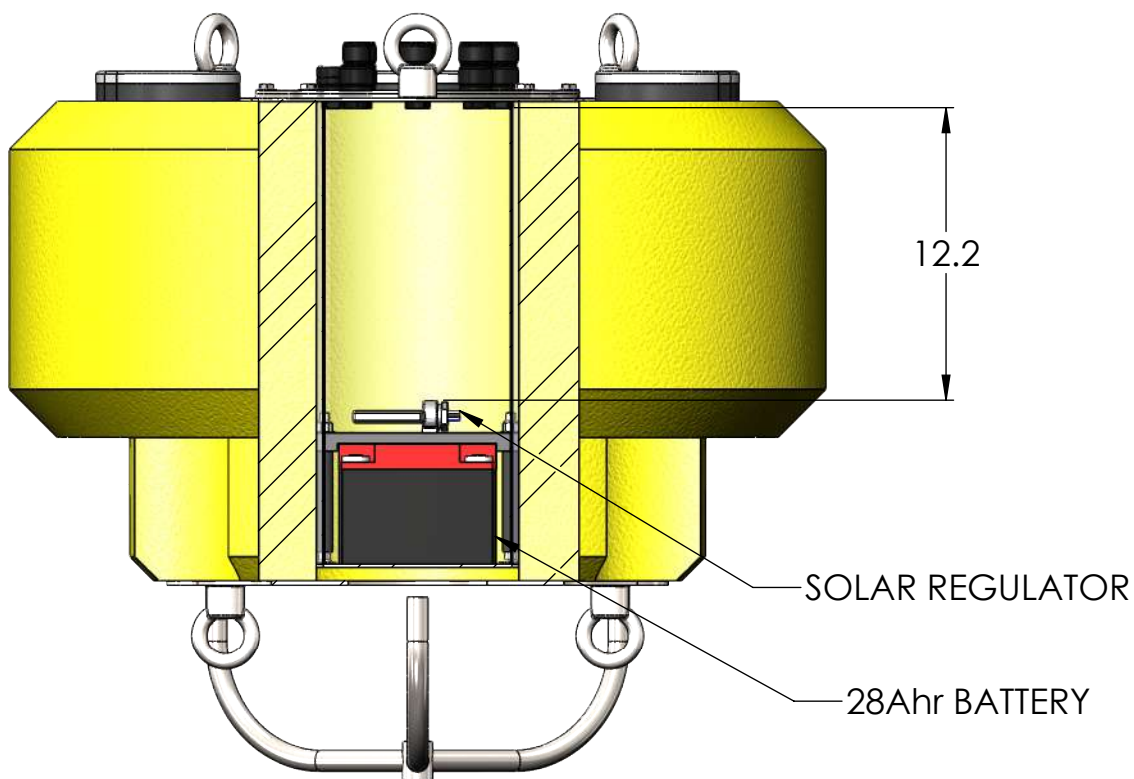

TITLE:
NEXSENS CB-450 DATA BUOY

DRAWING NUMBER:
NEX355

SHEET:
1 of 11

This drawing and the information thereon is the property of NexSens Technology
All unauthorized use and reproduction is prohibited. <www.NexSens.com>

CB-A05-1

CB-A05-2

DRAWING DIMENSIONS IN INCHES

TITLE:
NEXSENS CB-450 DATA BUOY - DATA WELL

DRAWING NUMBER:
NEX356

SHEET:
2 of 11

This drawing and the information thereon is the property of NexSens Technology
All unauthorized use and reproduction is prohibited. <www.NexSens.com>

TOP

PASS-THROUGH
PORT (6x)

SOLAR PORT

VENT

316 SS DATA WELL PLATE

BOTTOM

10-32 WELD NUTS (12x)

DRAWING DIMENSIONS IN INCHES