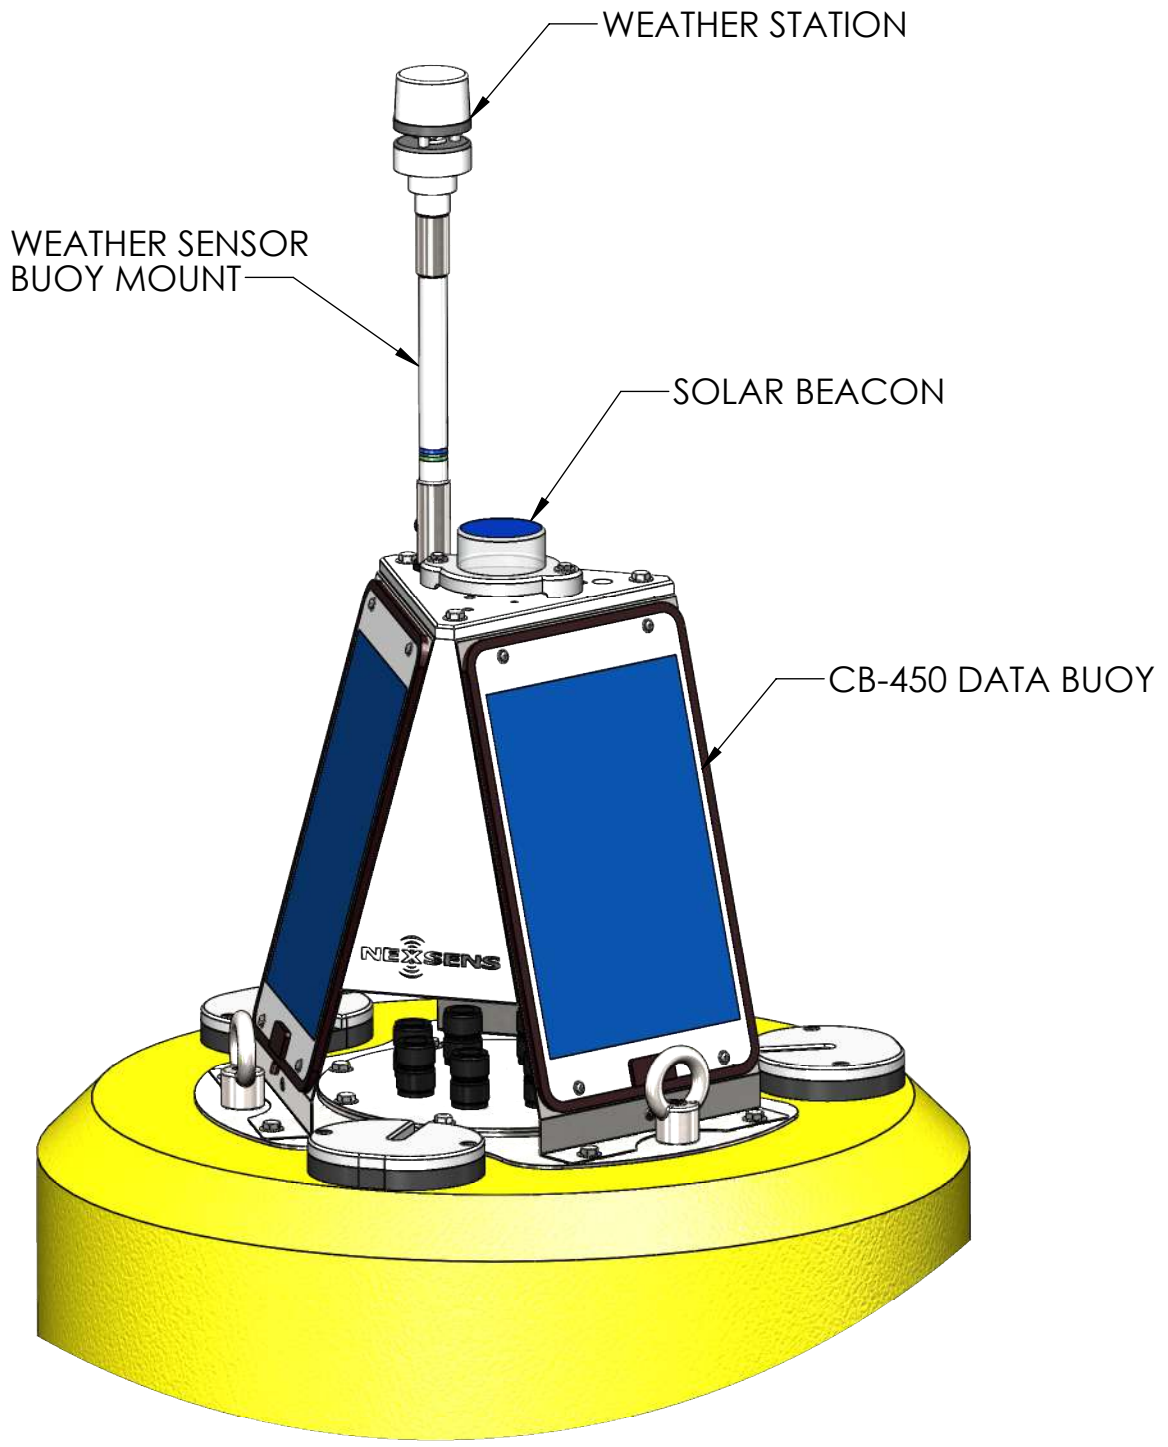

DRAWING DIMENSIONS IN INCHES

TITLE: NEXSENS CB-450 DATA BUOY - TYPICAL WEATHER MONITORING SYSTEM	
DRAWING NUMBER: NEX360	SHEET: 6 of 11
This drawing and the information thereon is the property of NexSens Technology All unauthorized use and reproduction is prohibited. <www.NexSens.com>