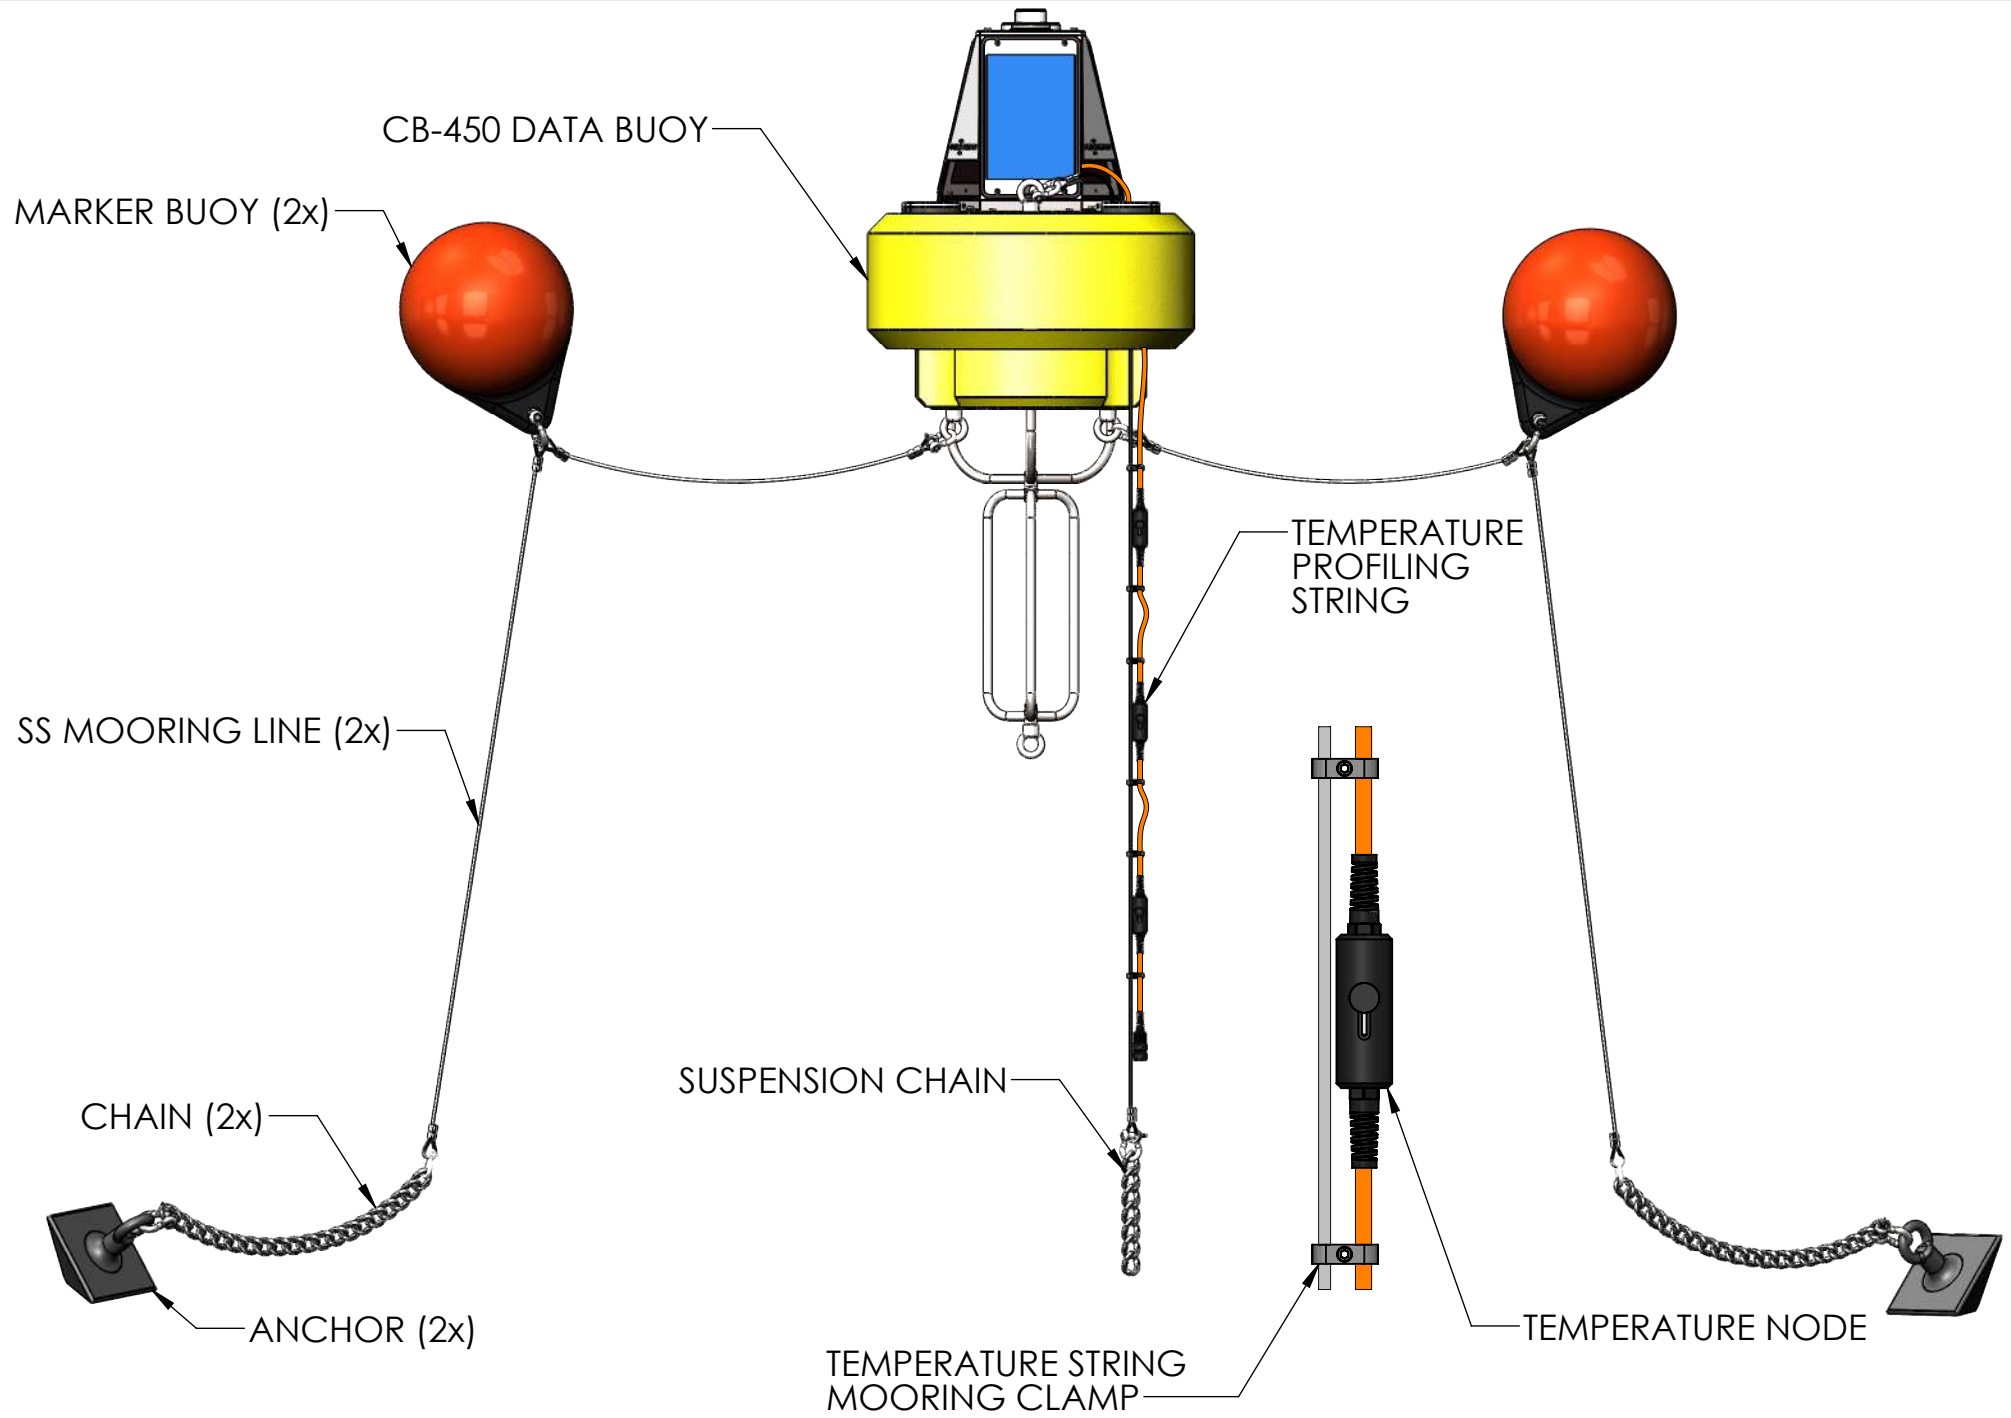

TITLE:
NEXSENS CB-450 DATA BUOY - TYPICAL DO MONITORING SYSTEM

DRAWING NUMBER:
NEX363

SHEET:
9 of 11

Drawing Dimensions in Inches

This drawing and the information thereon is the property of NexSens Technology
All unauthorized use and reproduction is prohibited. <www.NexSens.com>