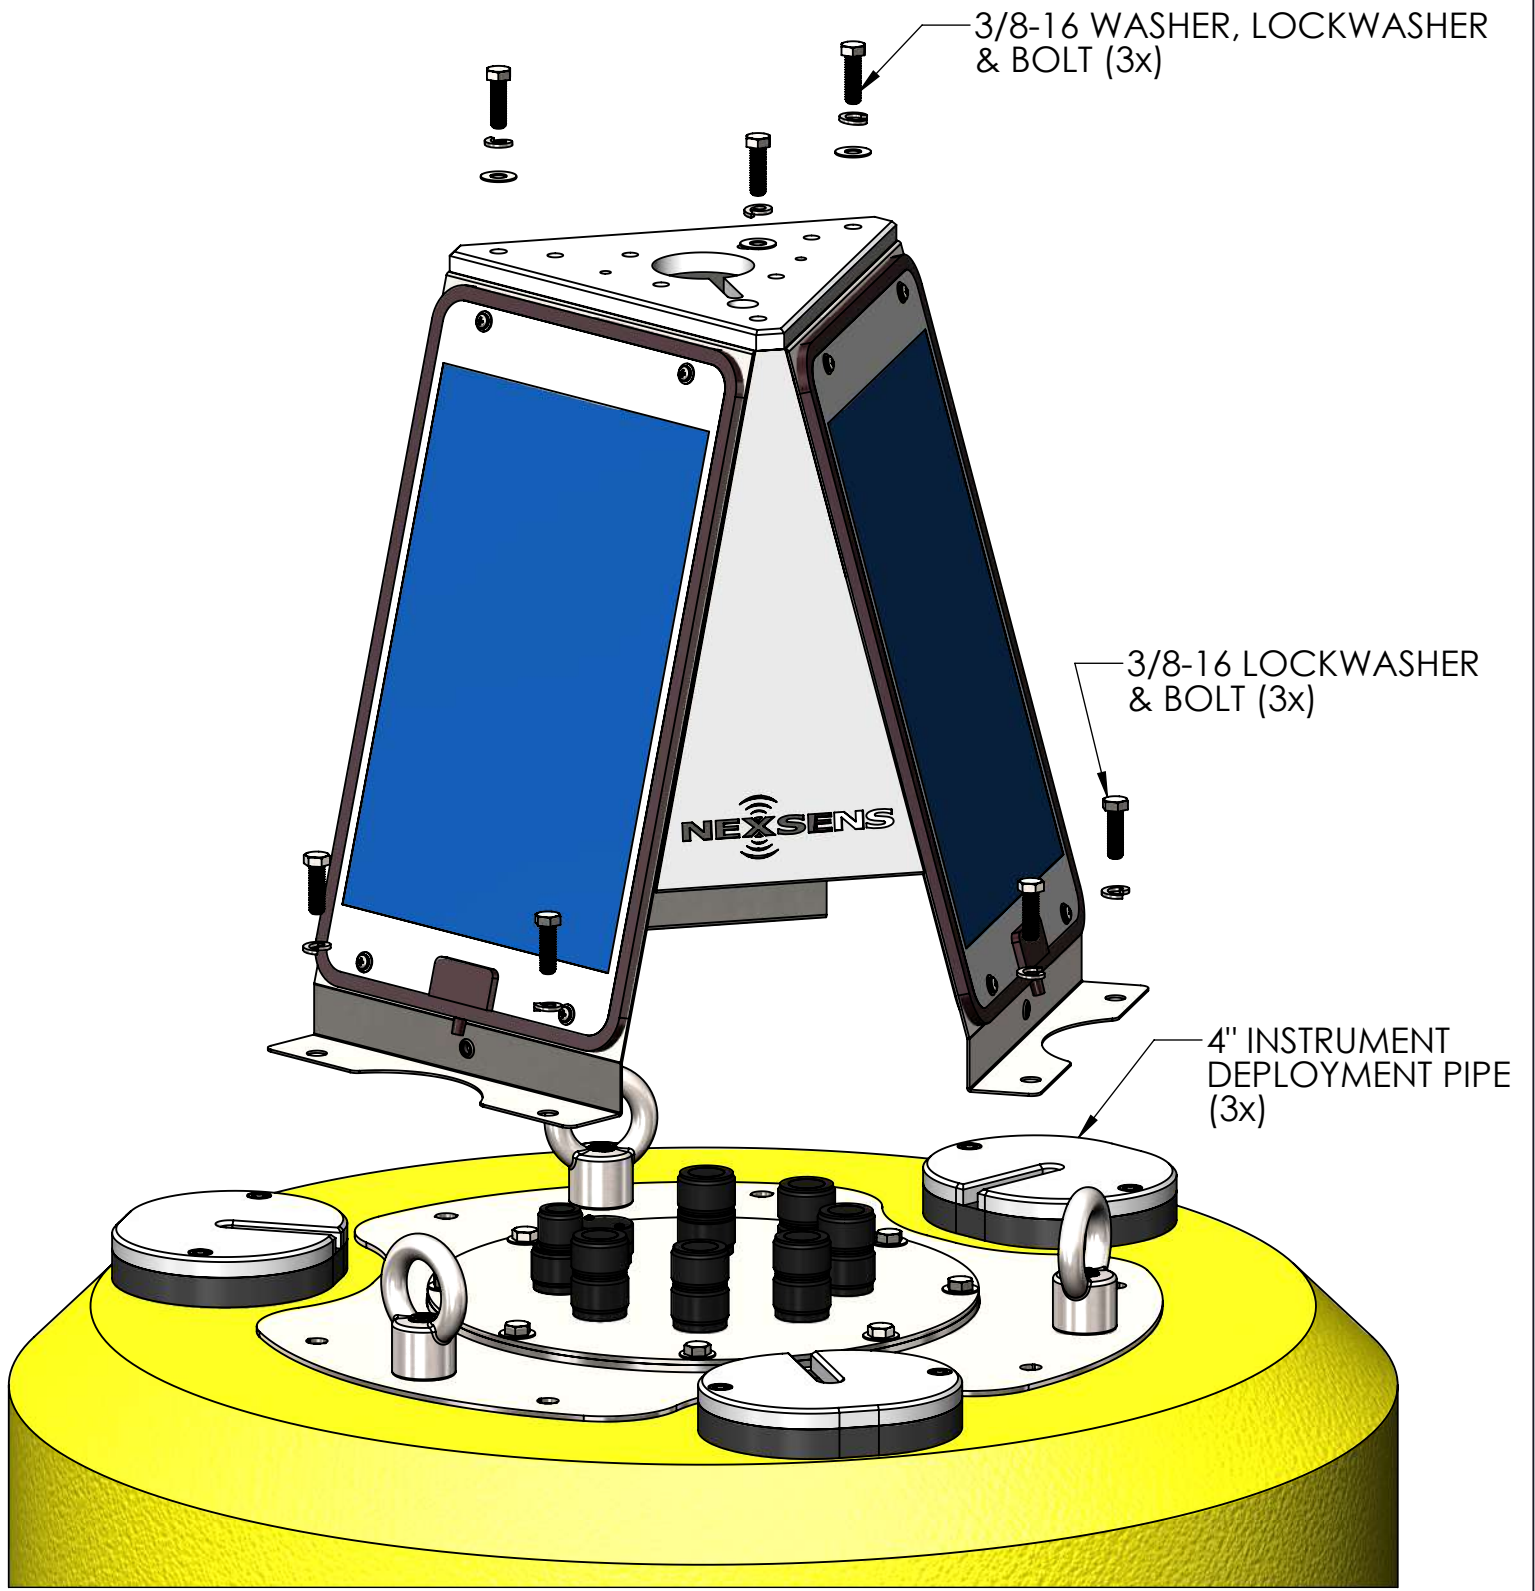

TOP

PASS-THROUGH
PORT (6x)

SOLAR PORT

VENT

316 SS DATA WELL PLATE

BOTTOM

10-32 WELD NUTS (12x)

DRAWING DIMENSIONS IN INCHES

TITLE:
NEXSENS CB-450 DATA BUOY - PASS-THROUGH PLATE

DRAWING NUMBER:
NEX357

SHEET:
3 of 11

This drawing and the information thereon is the property of NexSens Technology
All unauthorized use and reproduction is prohibited. <www.NexSens.com>