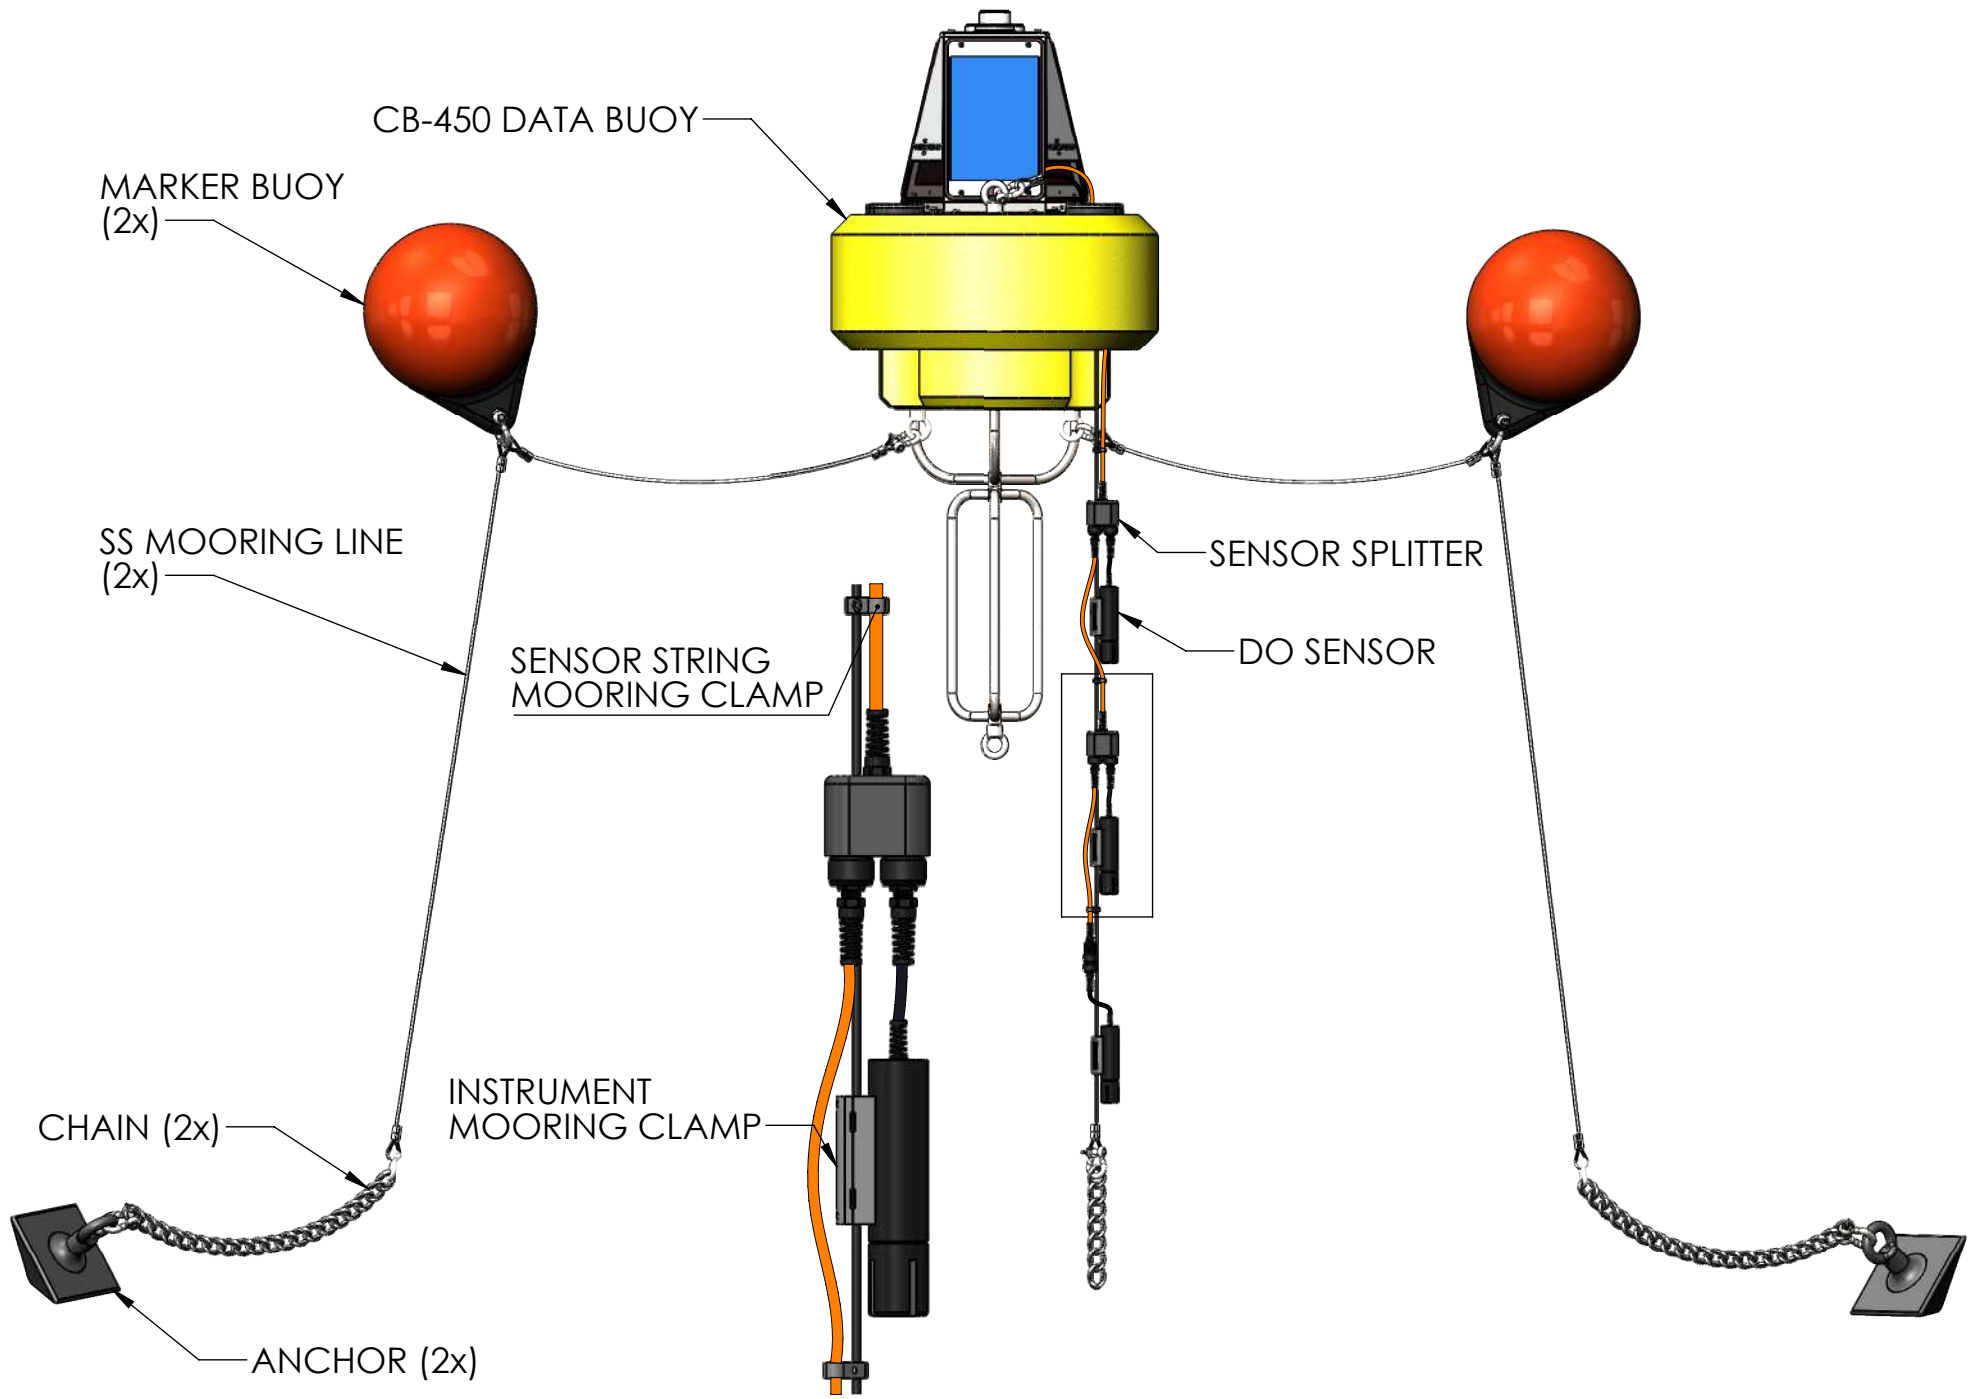

TITLE:
NEXSENS CB-450 DATA BUOY - TYPICAL TURBIDITY MONITORING SYSTEM

DRAWING NUMBER:
NEX362

SHEET:
8 of 11

Drawing Dimensions in Inches

This drawing and the information thereon is the property of NexSens Technology
 All unauthorized use and reproduction is prohibited. <www.NexSens.com>