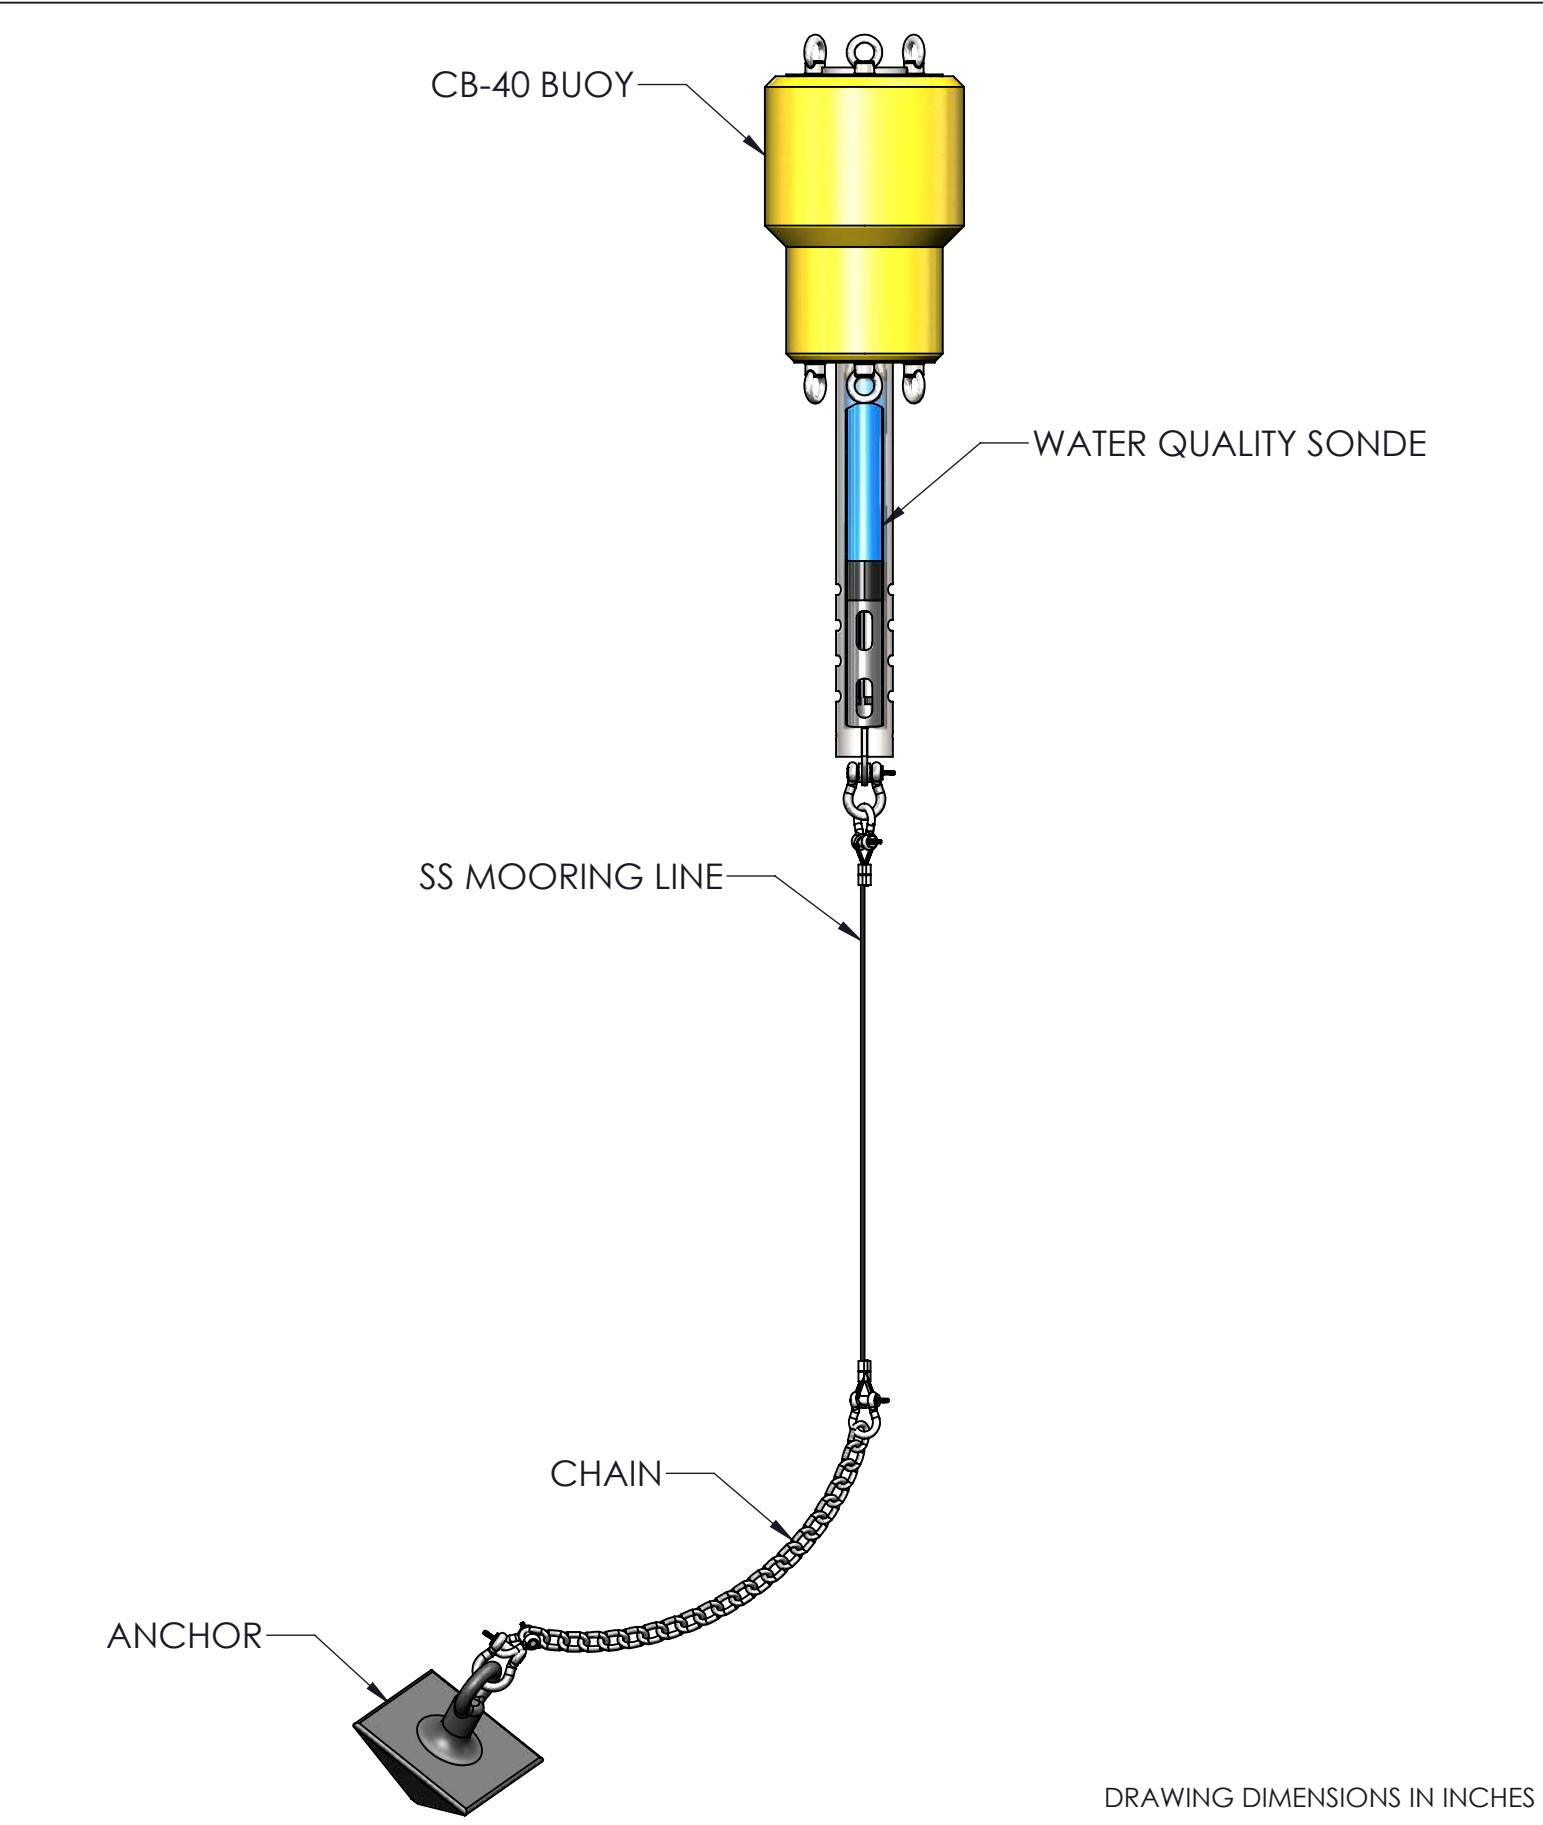

DRAWING DIMENSIONS IN INCHES

TITLE:
NEXSENS CB-40 DATA BUOY - BEACON INSTALLATION

DRAWING NUMBER:
NEX336

SHEET:
3 of 4

This drawing and the information thereon is the property of NexSens Technology
All unauthorized use and reproduction is prohibited. <www.NexSens.com>

DRAWING DIMENSIONS IN INCHES

TITLE: NEXSENS CB-40 DATA BUOY - TYPICAL WATER QUALITY MONITORING SYSTEM		
DRAWING NUMBER: NEX337	SHEET: 4 of 4	This drawing and the information thereon is the property of NexSens Technology All unauthorized use and reproduction is prohibited. < www.NexSens.com >