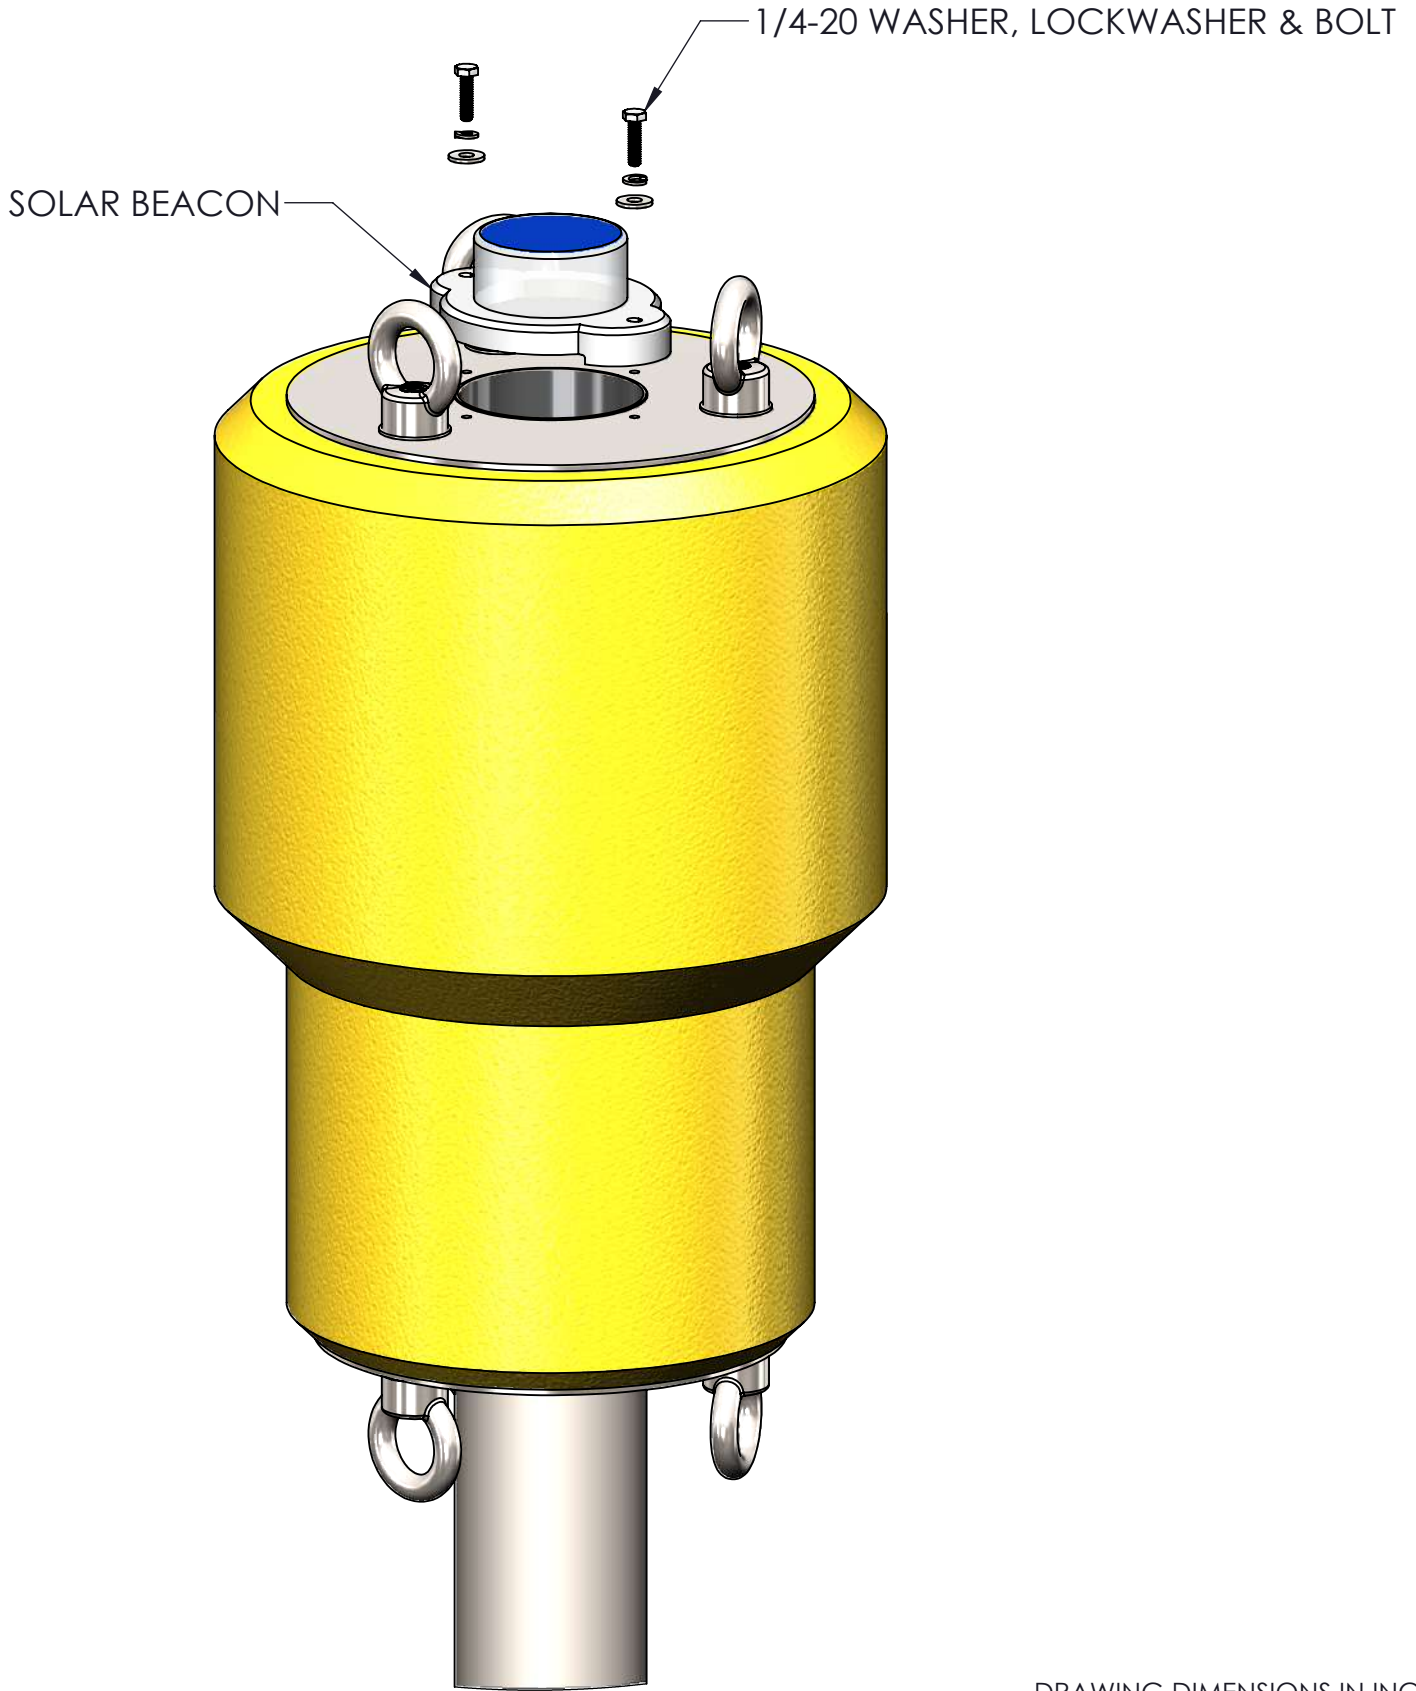

DRAWING DIMENSIONS IN INCHES

TITLE: NEXSENS CB-40 DATA BUOY	
DRAWING NUMBER: NEX334	SHEET: 1 of 4
This drawing and the information thereon is the property of NexSens Technology All unauthorized use and reproduction is prohibited. <www.NexSens.com>	

1/4-20 SHCS (4x)

TOP PLATE

DRAWING DIMENSIONS IN INCHES

TITLE:
NEXSENS CB-40 DATA BUOY - TOP PLATE INSTALLATION

DRAWING NUMBER:
NEX335

SHEET:
2 of 4

This drawing and the information thereon is the property of NexSens Technology
All unauthorized use and reproduction is prohibited. <www.NexSens.com>

DRAWING DIMENSIONS IN INCHES

TITLE:
NEXSENS CB-40 DATA BUOY - BEACON INSTALLATION

DRAWING NUMBER:
NEX336

SHEET:
3 of 4

This drawing and the information thereon is the property of NexSens Technology
All unauthorized use and reproduction is prohibited. <www.NexSens.com>