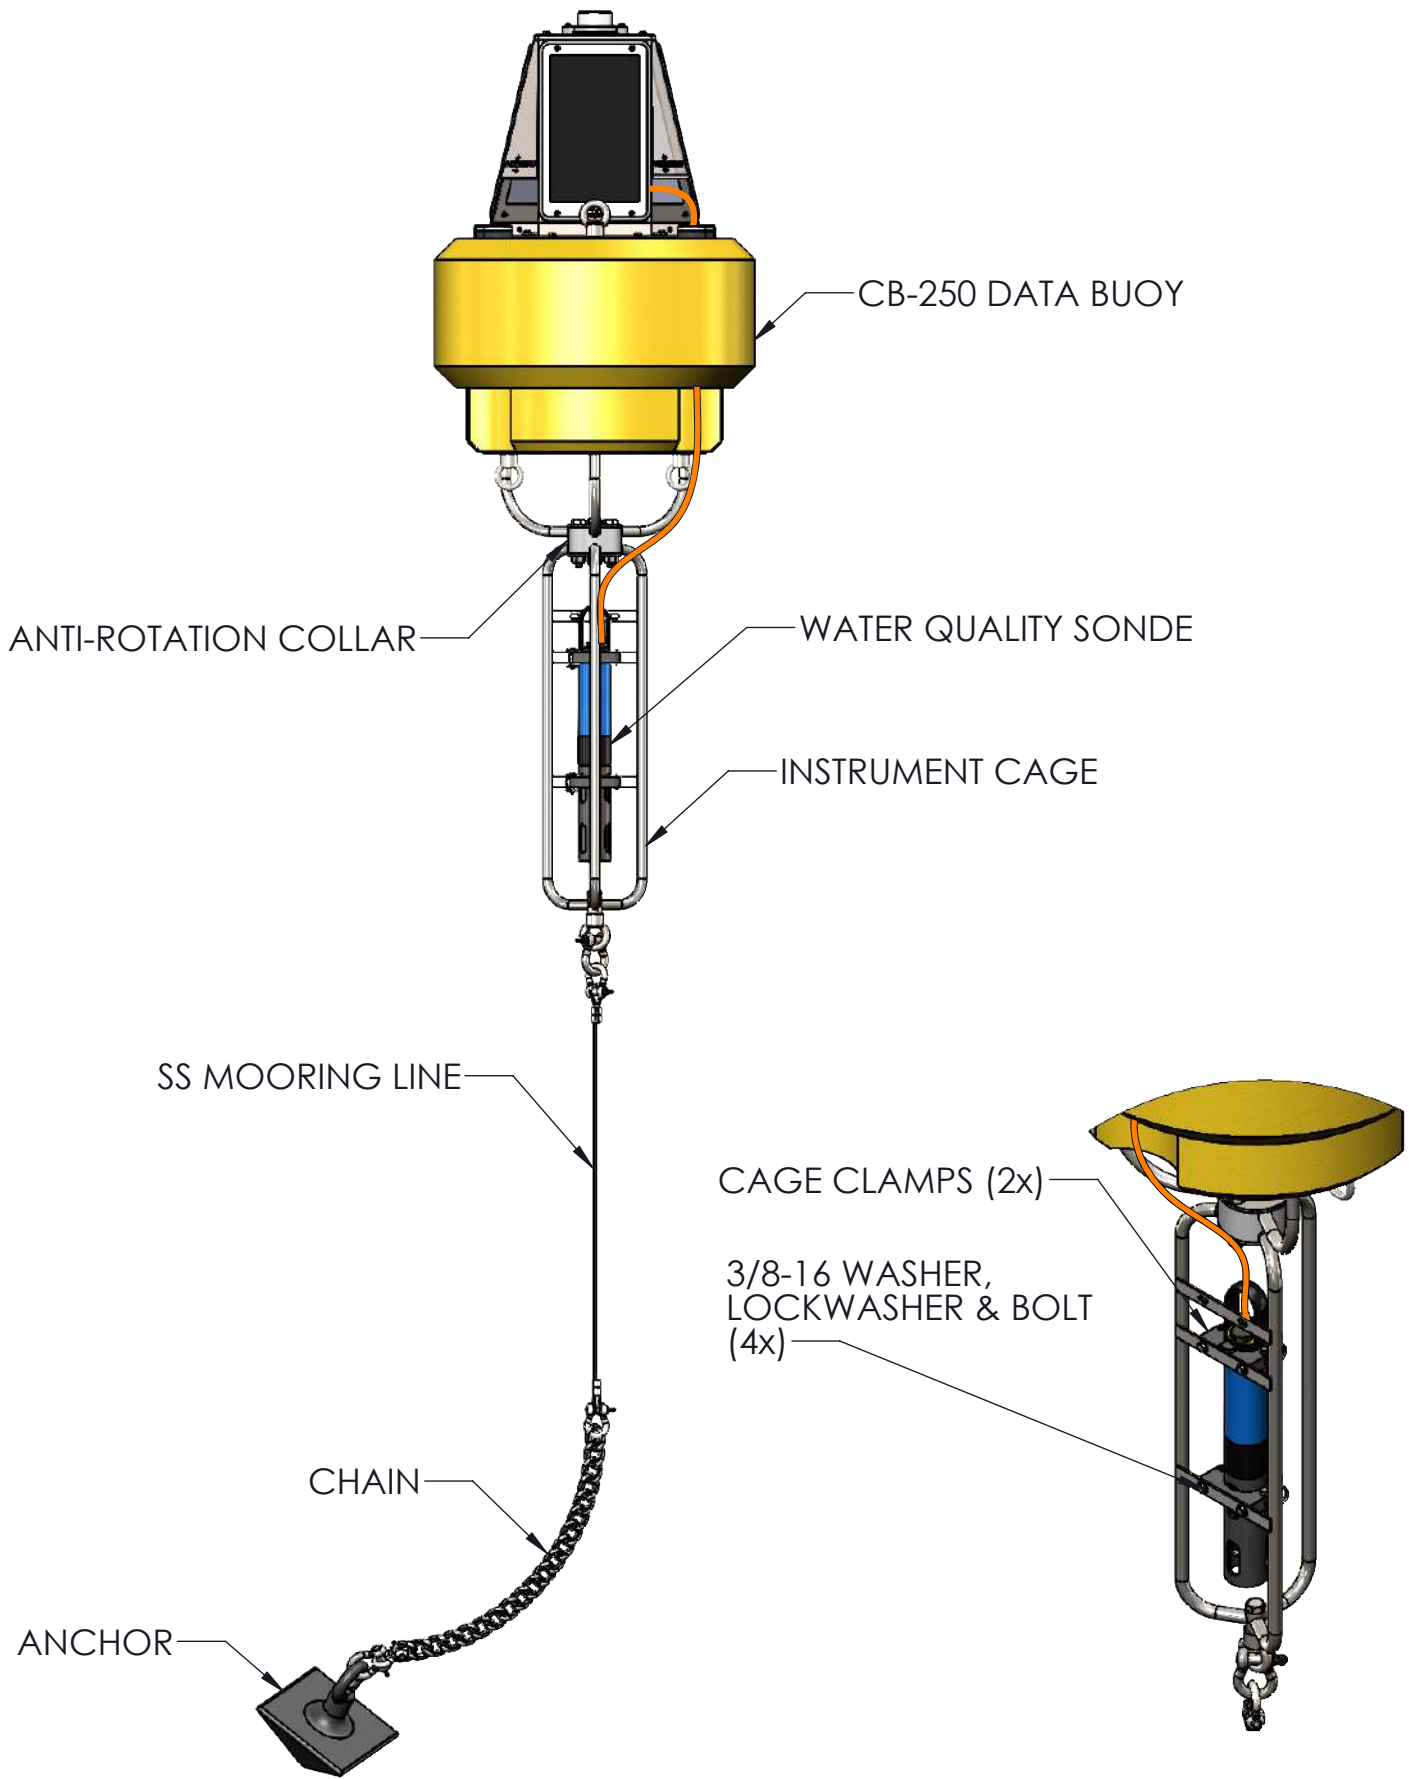

DRAWING DIMENSIONS IN INCHES

TITLE:
NEXSENS CB-250 DATA BUOY - TYPICAL WEATHER MONITORING SYSTEM

DRAWING NUMBER:
NEX705

SHEET:
6 of 11

This drawing and the information thereon is the property of NexSens Technology
 All unauthorized use and reproduction is prohibited. <www.NexSens.com>