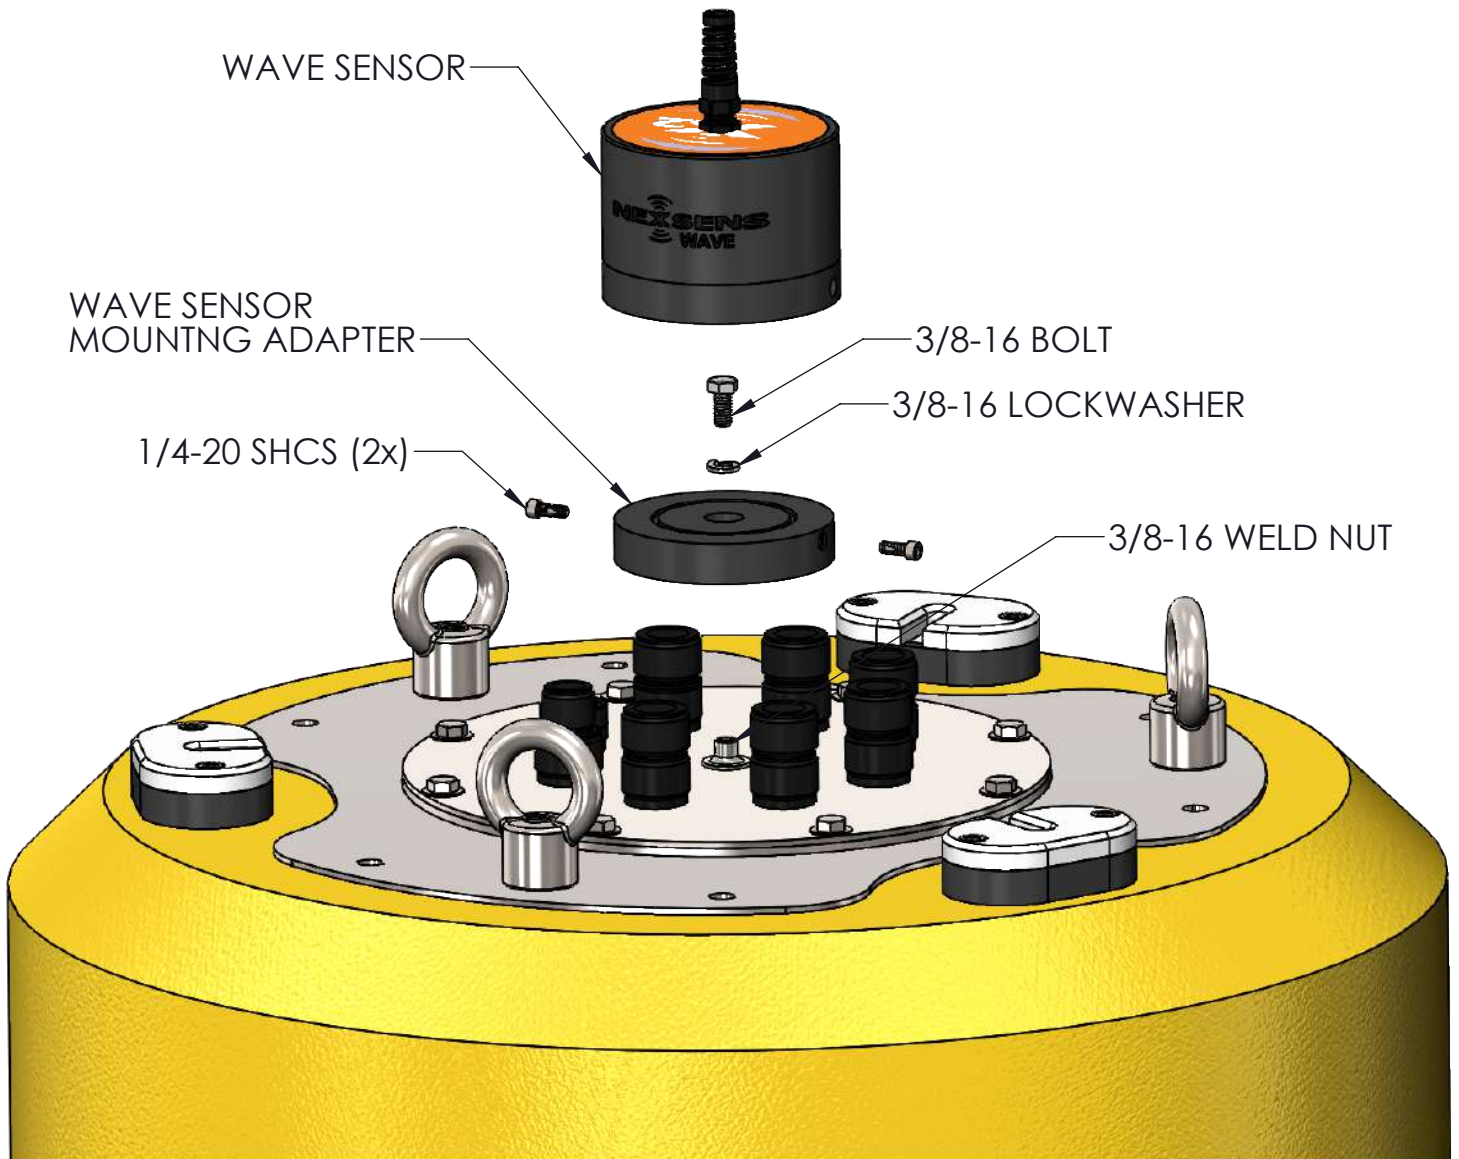

DRAWING DIMENSIONS IN INCHES

TITLE:
NEXSENS CB-250 DATA BUOY - TOWER INSTALLATION

DRAWING NUMBER:
NEX703

SHEET:
4 of 11

This drawing and the information thereon is the property of NexSens Technology
All unauthorized use and reproduction is prohibited. <www.NexSens.com>