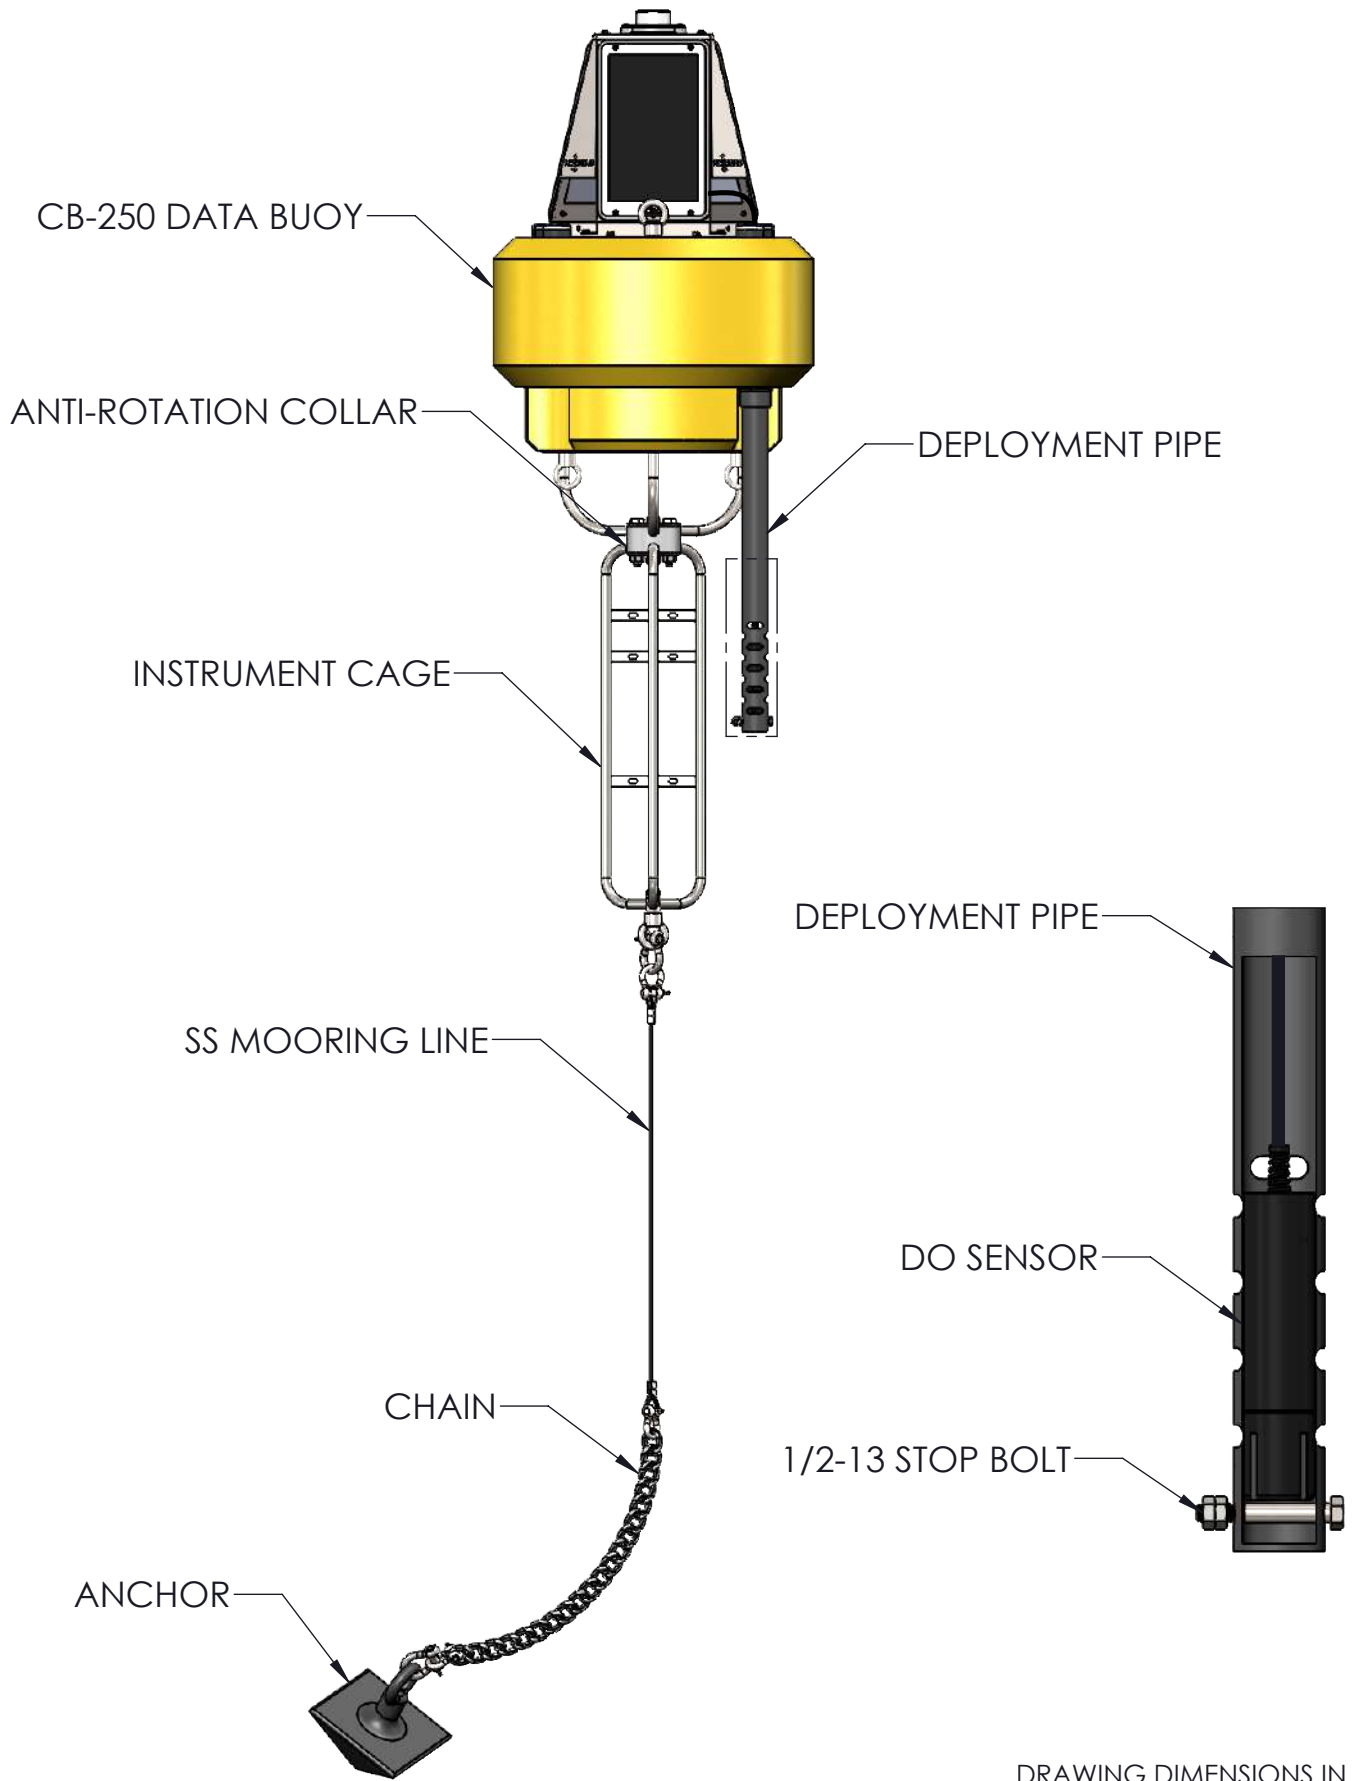

DRAWING DIMENSIONS IN INCHES

TITLE:
NEXSENS CB-250 DATA BUOY - TYPICAL DO MONITORING SYSTEM

DRAWING NUMBER:
NEX708

SHEET:
9 of 11

This drawing and the information thereon is the property of NexSens Technology
All unauthorized use and reproduction is prohibited. <www.NexSens.com>