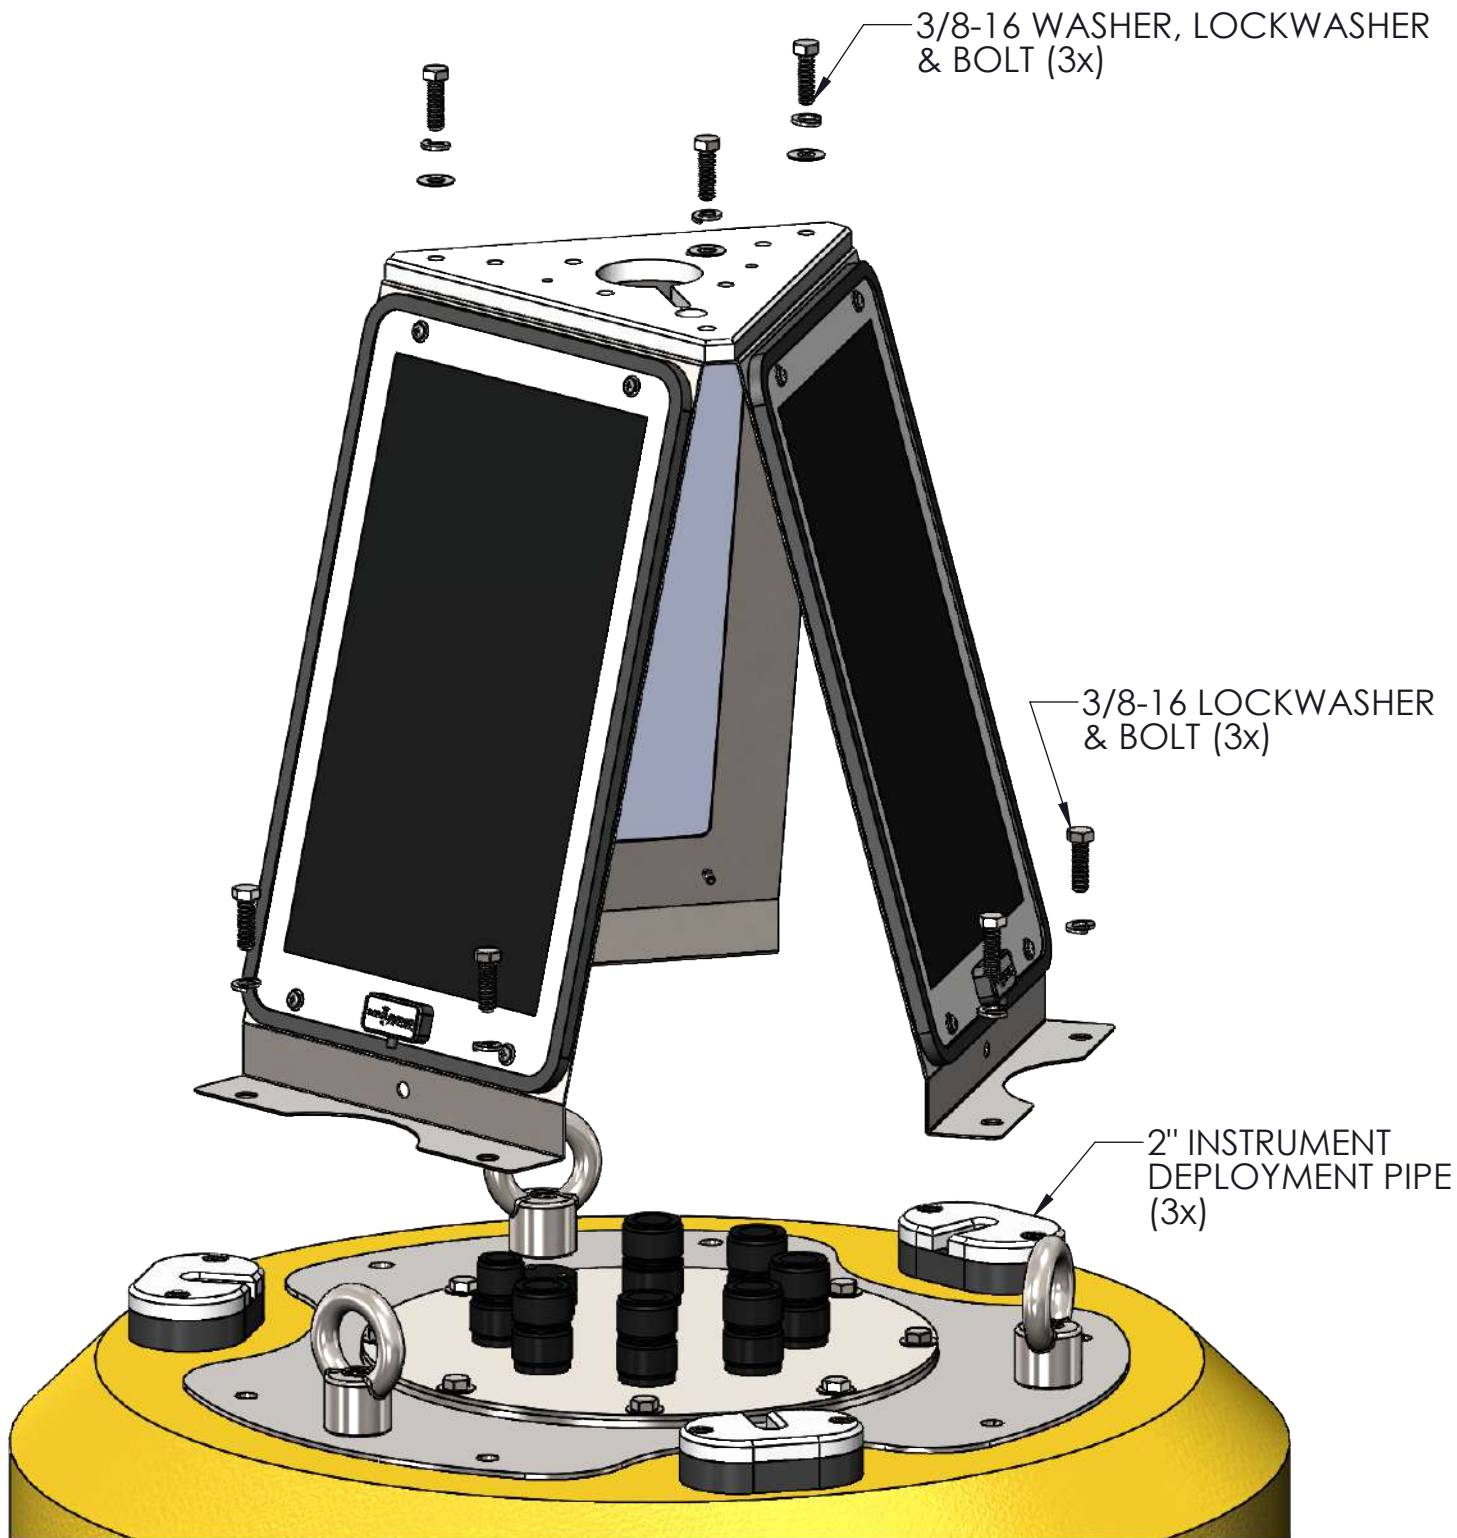

TITLE: NEXSENS CB-250 DATA BUOY - PASS-THROUGH PLATE	
DRAWING NUMBER: NEX346	SHEET: 3 of 11
This drawing and the information thereon is the property of NexSens Technology All unauthorized use and reproduction is prohibited. <www.NexSens.com>	