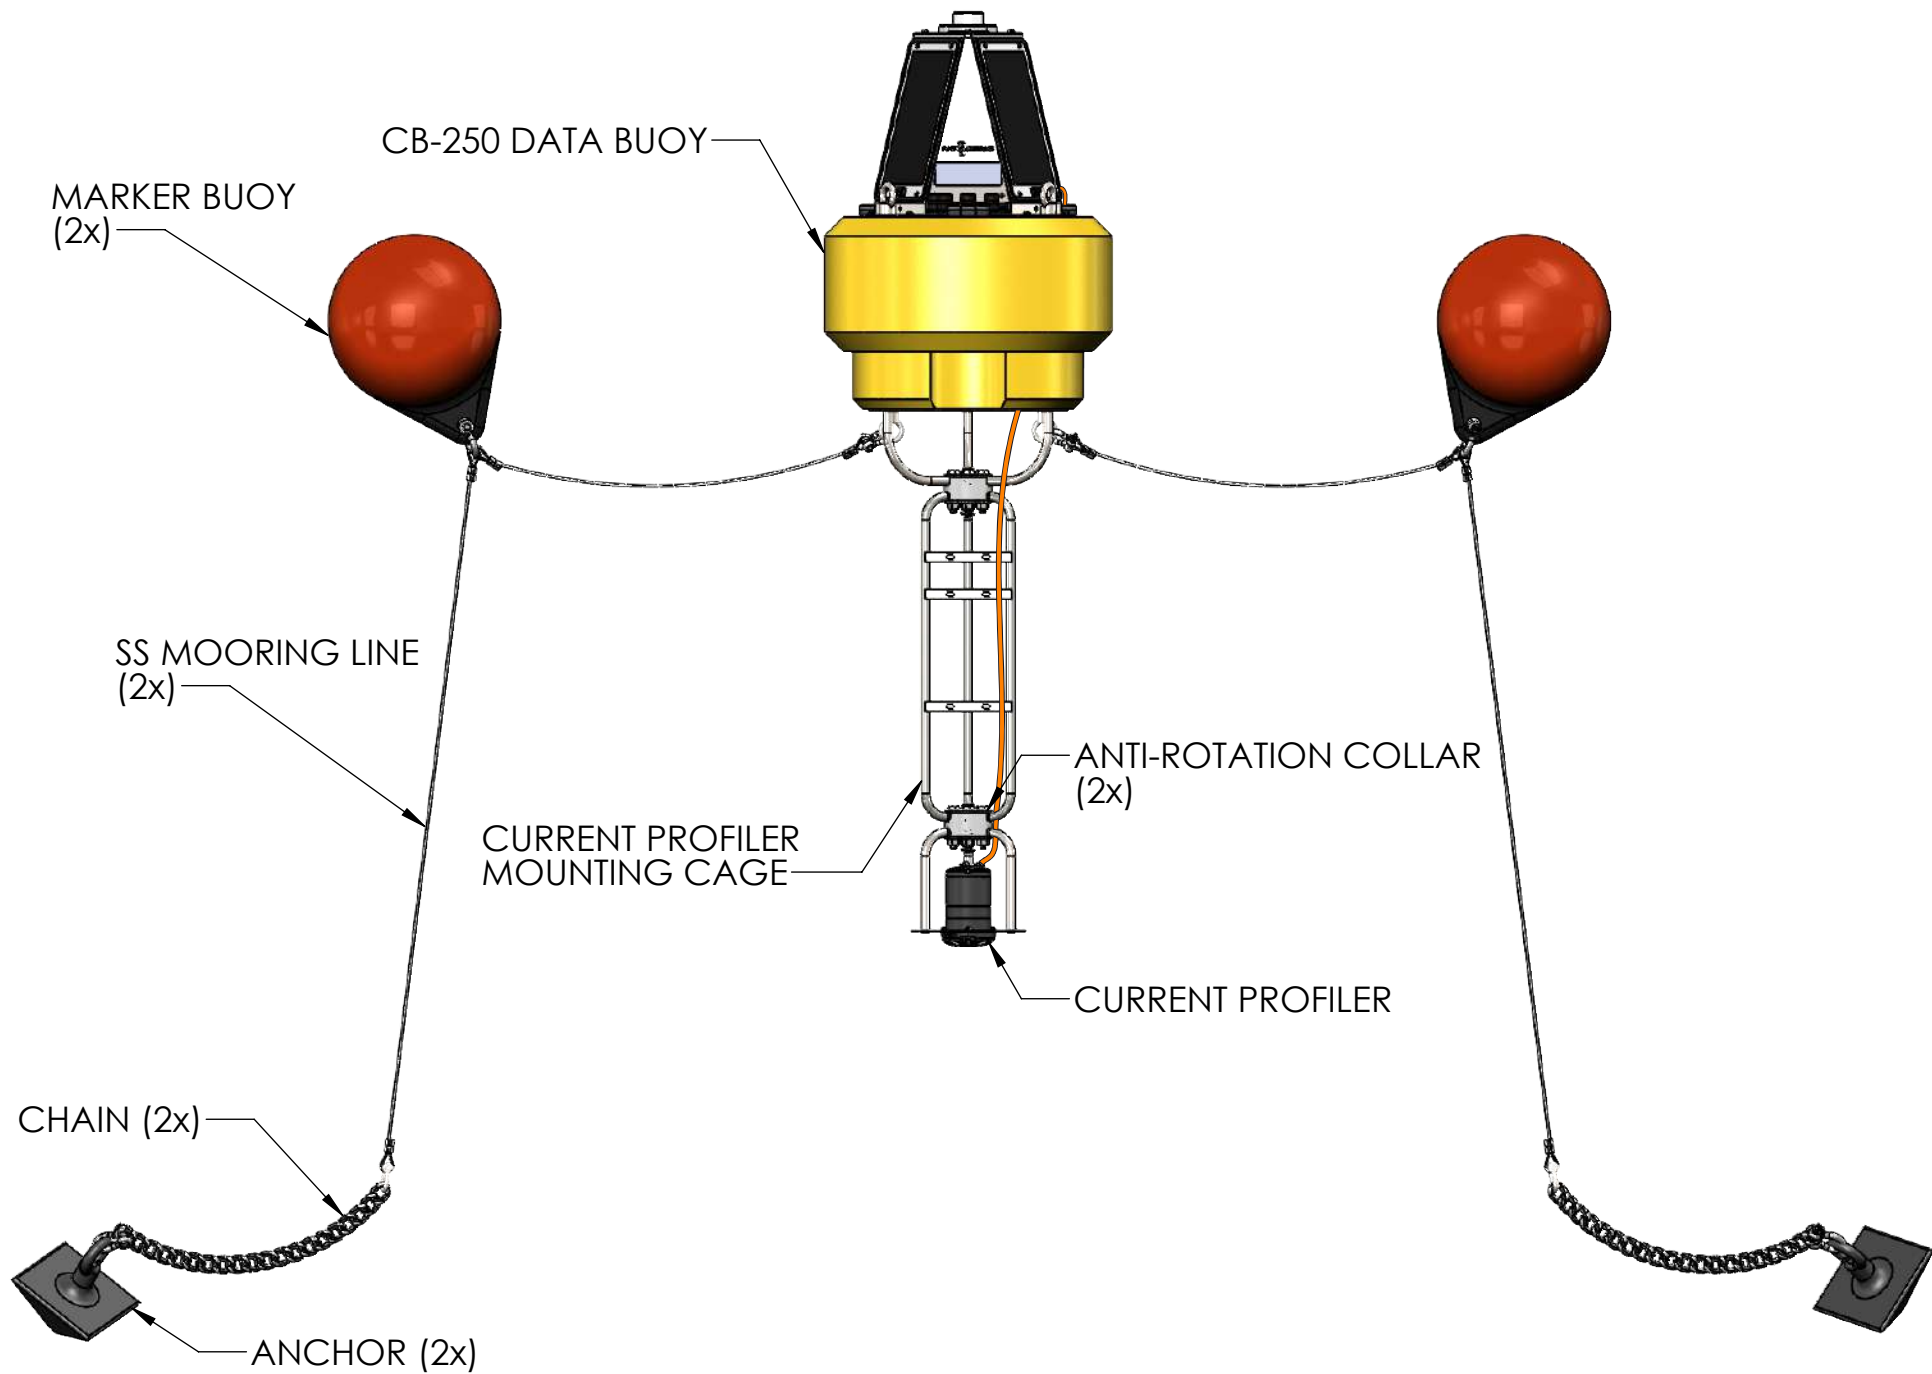

TITLE:
NEXSENS CB-250 DATA BUOY - TYPICAL TEMPERATURE PROFILING SYSTEM

DRAWING NUMBER:
NEX709

SHEET:
 10 of 11

Drawing Dimensions in Inches

This drawing and the information thereon is the property of NexSens Technology
 All unauthorized use and reproduction is prohibited. <www.NexSens.com>

TITLE:
NEXSENS CB-250 DATA BUOY - TYPICAL CURRENT PROFILING SYSTEM

DRAWING NUMBER: NEX710	SHEET: 11 of 11	Drawing Dimensions in Inches
---------------------------	--------------------	------------------------------