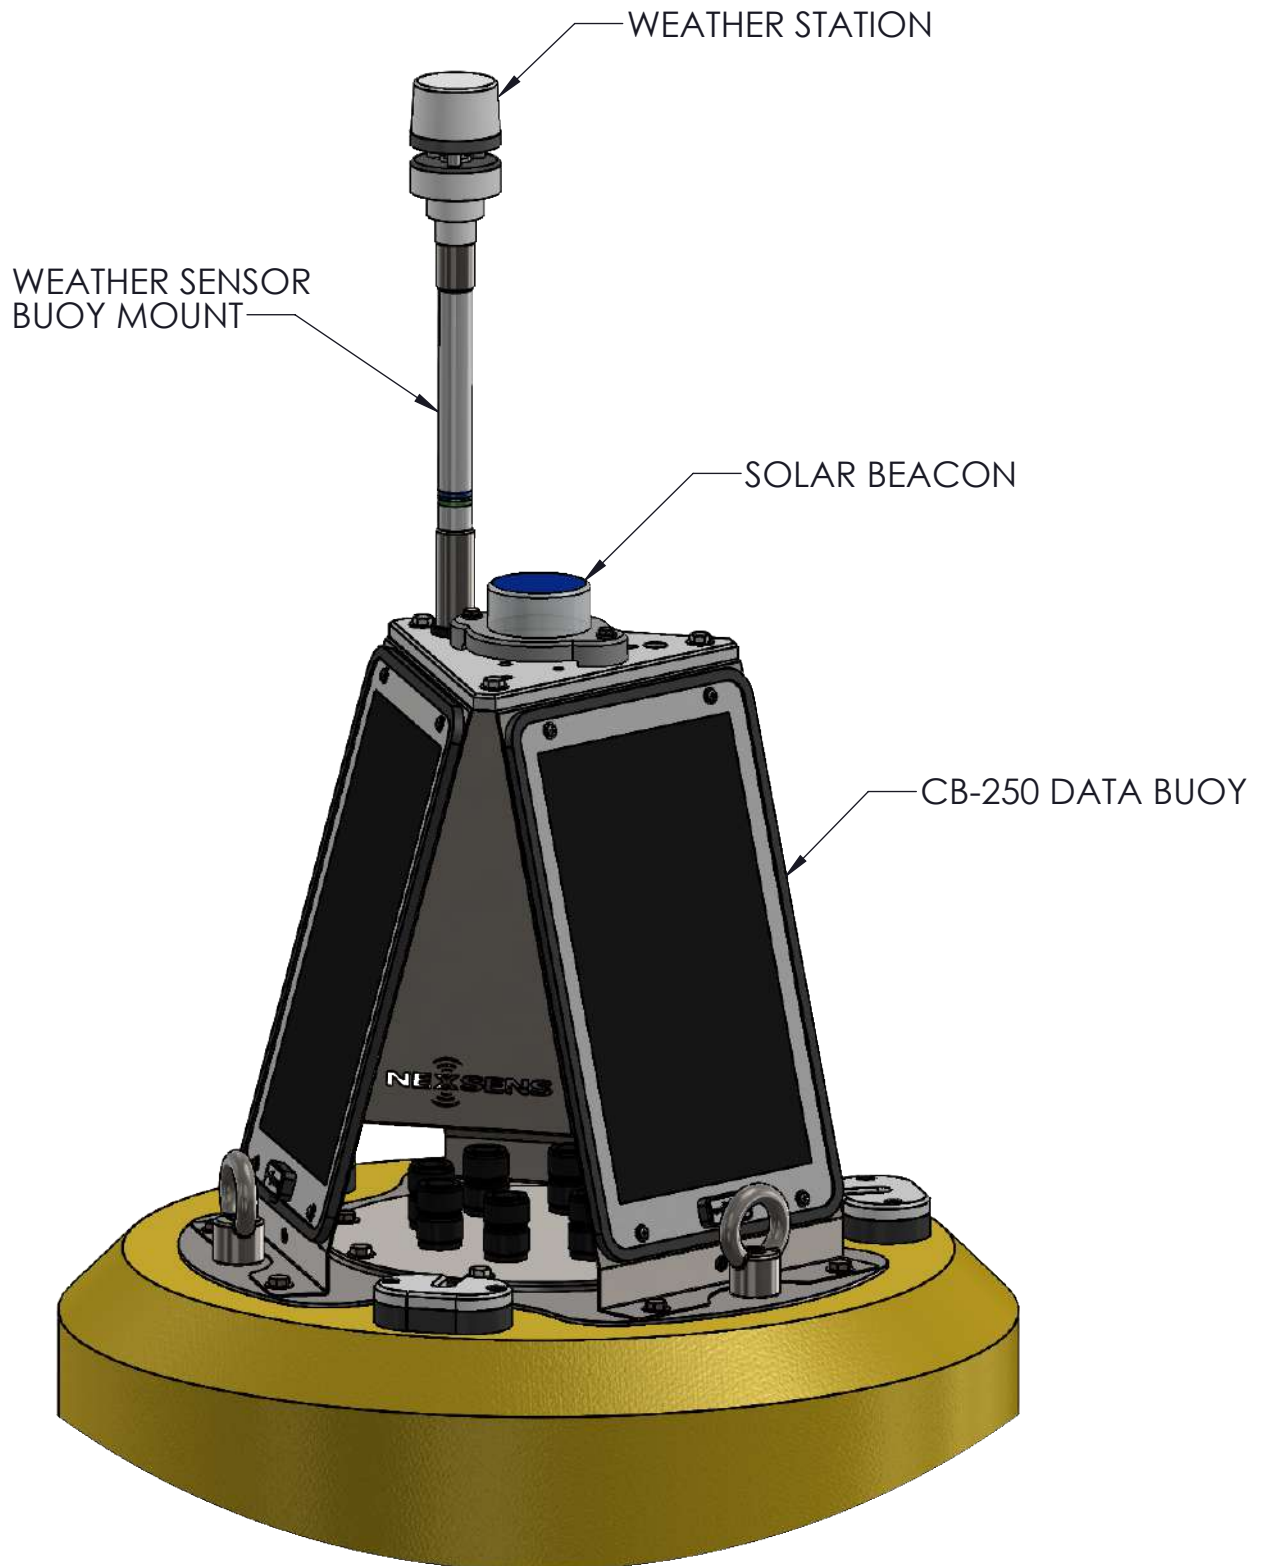

TITLE: NEXSENS CB-250 DATA BUOY - PASS-THROUGH PLATE	
DRAWING NUMBER: NEX346	SHEET: 3 of 11
This drawing and the information thereon is the property of NexSens Technology All unauthorized use and reproduction is prohibited. <www.NexSens.com>	

DRAWING DIMENSIONS IN INCHES

TITLE:
NEXSENS CB-250 DATA BUOY - WAVE SENSOR MOUNTING

DRAWING NUMBER:
NEX704

SHEET:
5 of 11

This drawing and the information thereon is the property of NexSens Technology
All unauthorized use and reproduction is prohibited. <www.NexSens.com>