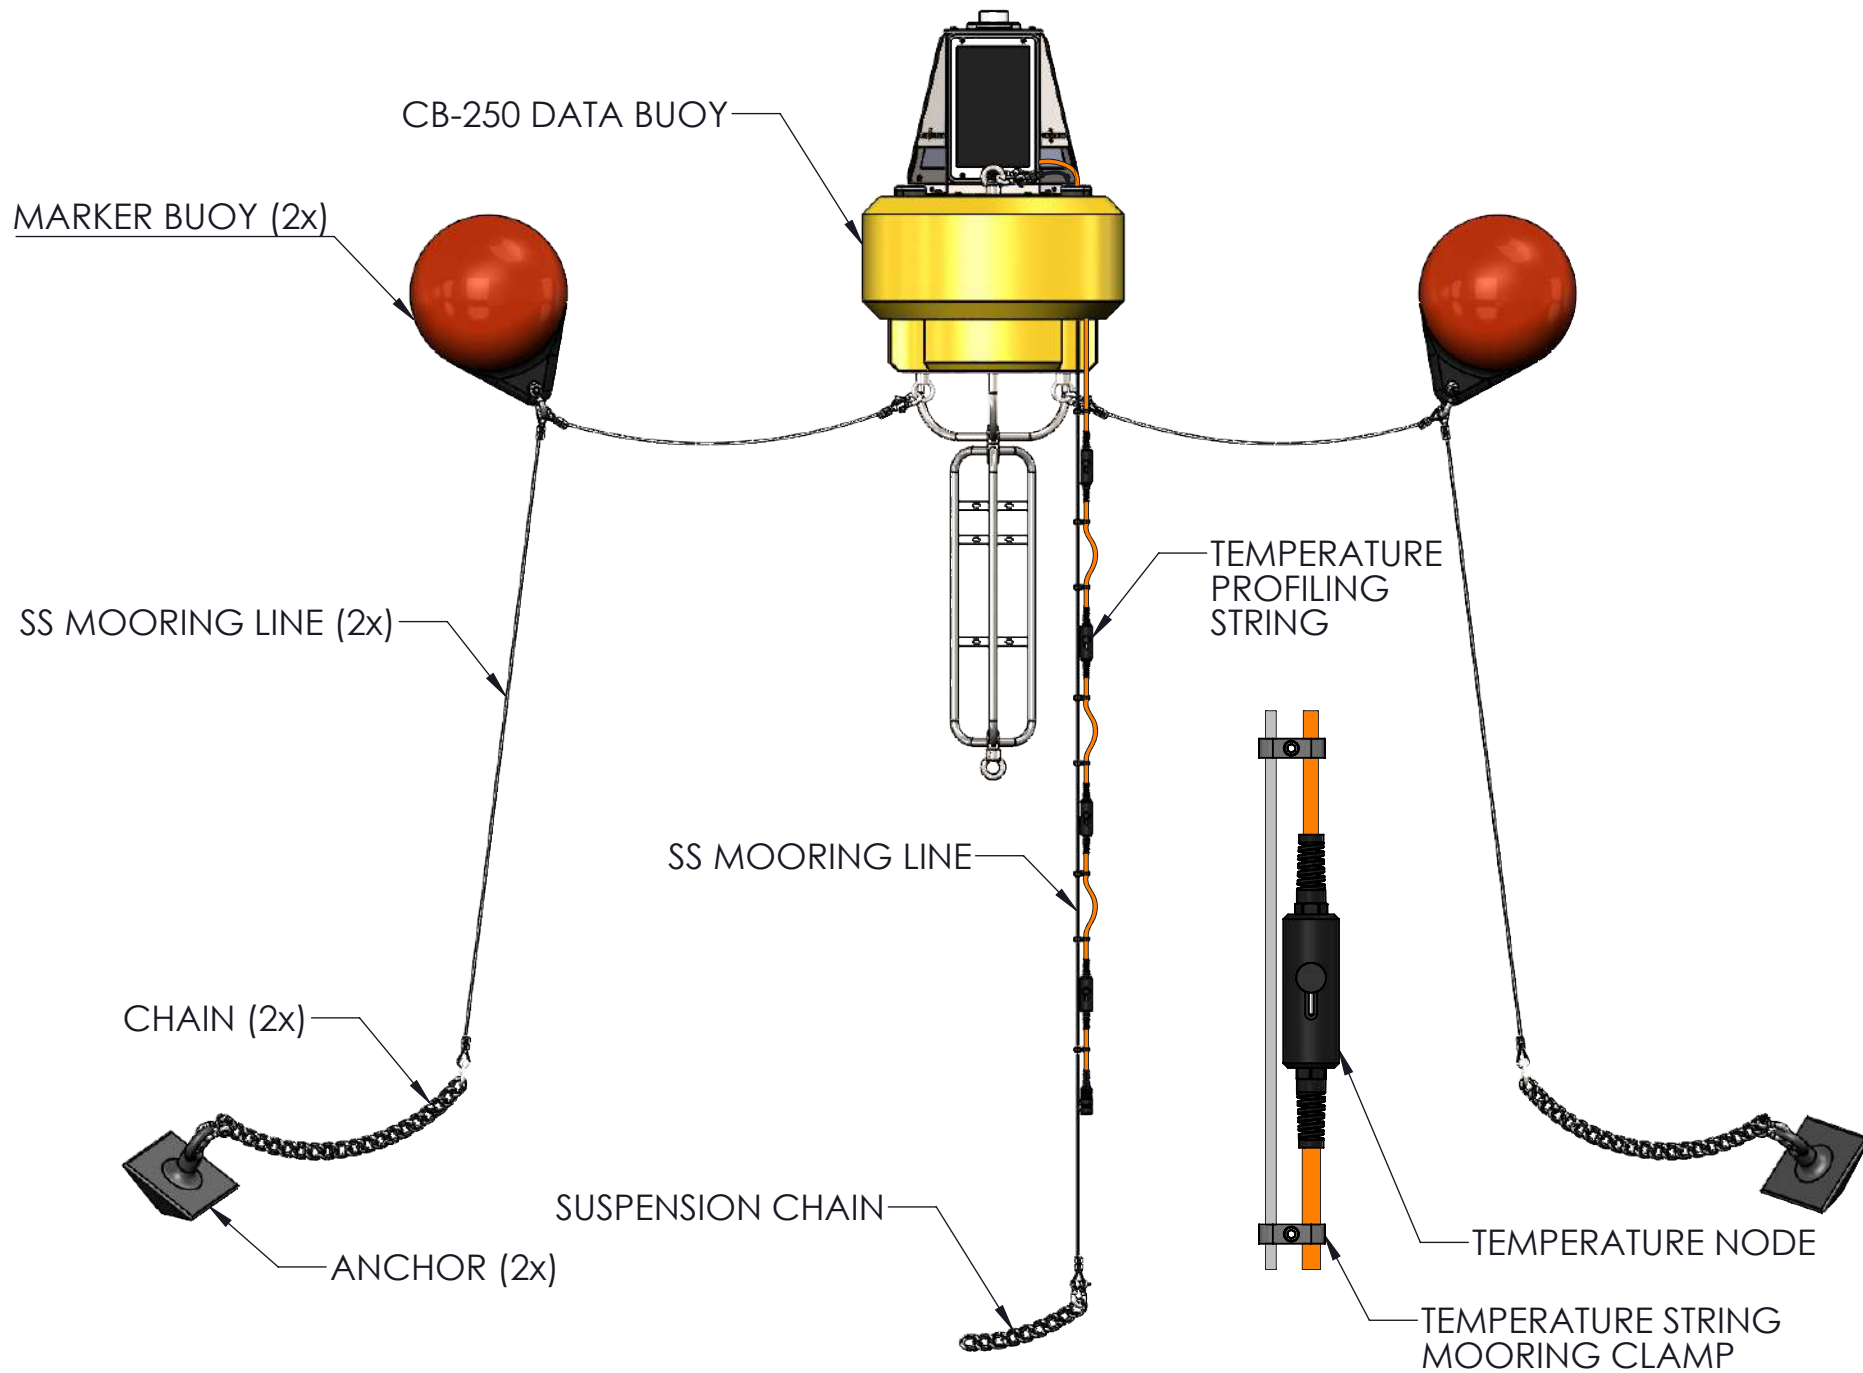

DRAWING DIMENSIONS IN INCHES

TITLE:
NEXSENS CB-250 DATA BUOY - TYPICAL DO MONITORING SYSTEM

DRAWING NUMBER:
NEX708

SHEET:
9 of 11

This drawing and the information thereon is the property of NexSens Technology
 All unauthorized use and reproduction is prohibited. <www.NexSens.com>