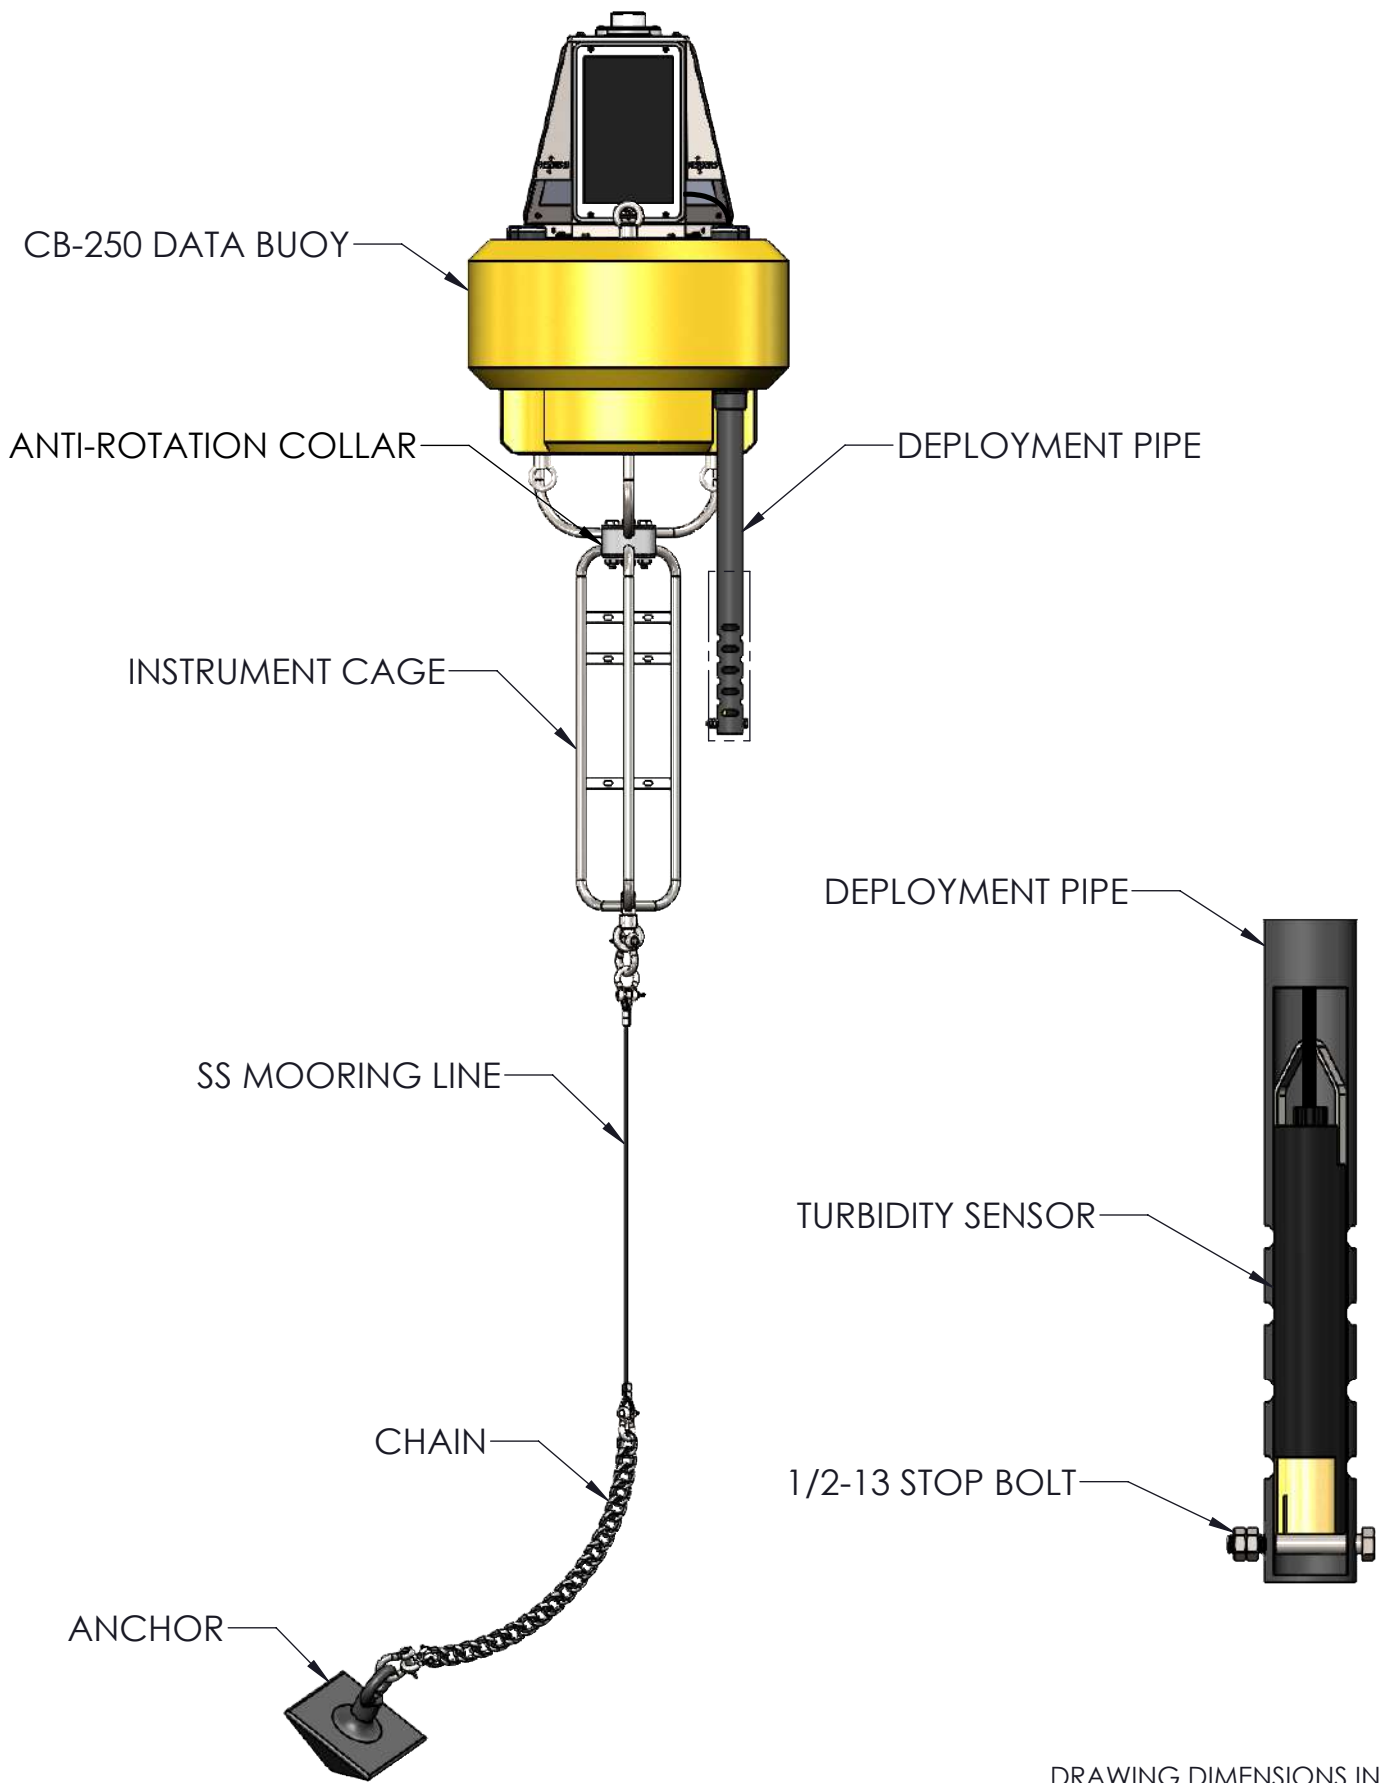

DRAWING DIMENSIONS IN INCHES

TITLE: NEXSENS CB-250 DATA BUOY - TYPICAL TURBIDITY MONITORING SYSTEM		
DRAWING NUMBER: NEX707	SHEET: 8 of 11	This drawing and the information thereon is the property of NexSens Technology All unauthorized use and reproduction is prohibited. <www.NexSens.com>