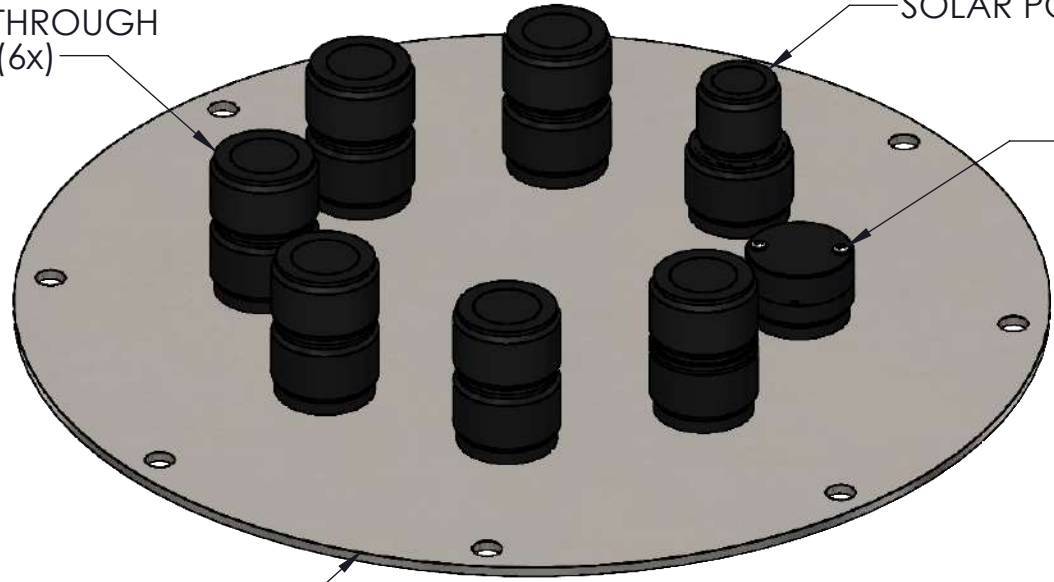

CB-A05-1

CB-A05-2

DRAWING DIMENSIONS IN INCHES

TITLE:
NEXSENS CB-250 DATA BUOY - DATA WELL

DRAWING NUMBER:
NEX702

SHEET:
2 of 11

This drawing and the information thereon is the property of NexSens Technology
All unauthorized use and reproduction is prohibited. <www.NexSens.com>

TOP

PASS-THROUGH
PORT (6x)

SOLAR PORT

VENT

316 SS DATA WELL PLATE

BOTTOM

10-32 WELD NUTS (12x)

DRAWING DIMENSIONS IN INCHES