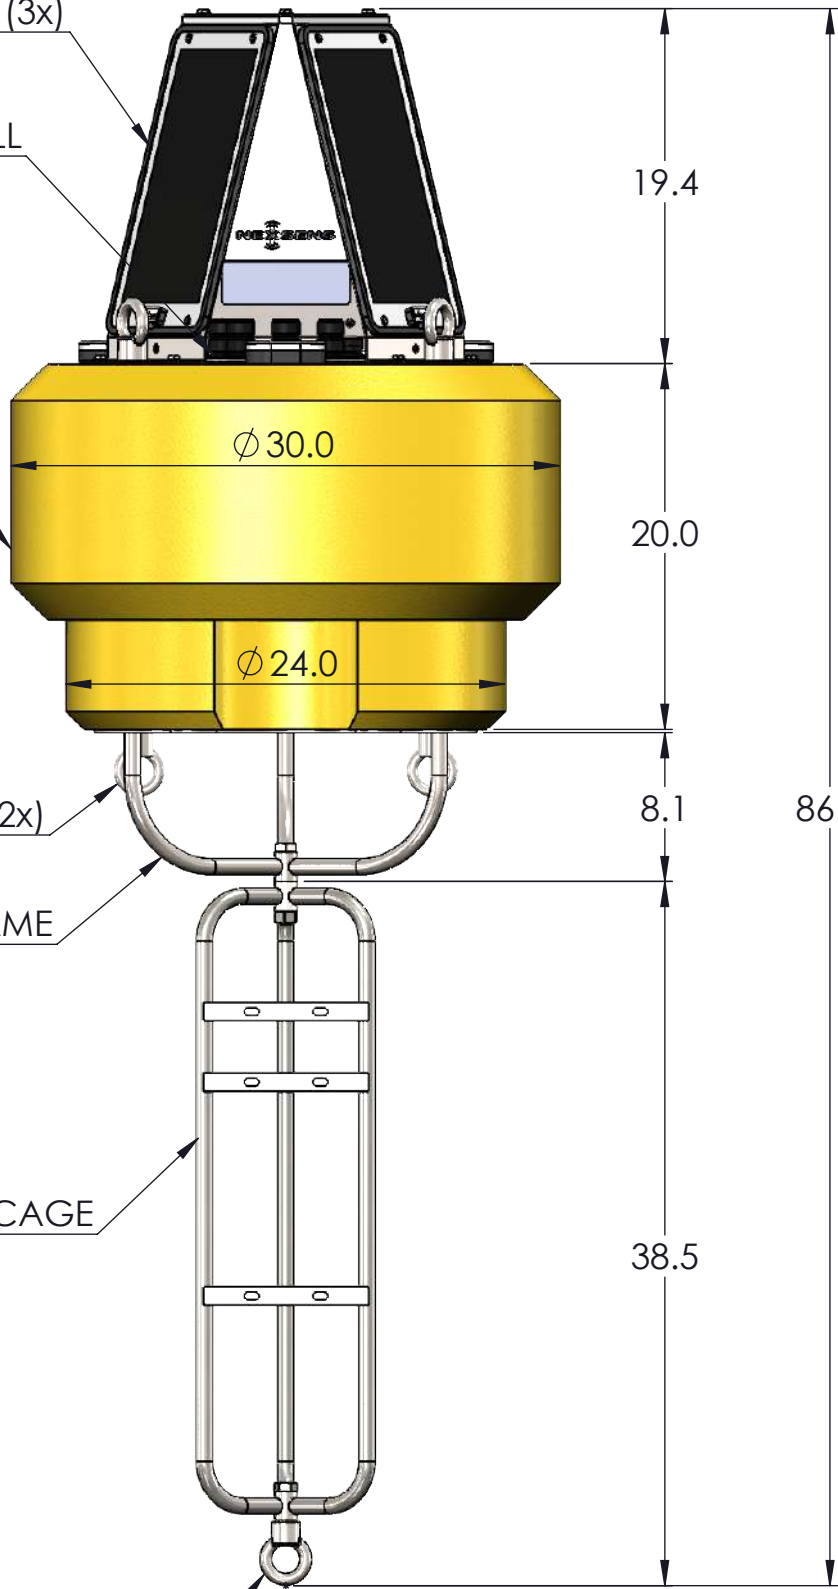

15-WATT SOLAR PANELS (3x)

DATA WELL

BUOY HULL

3/4" MOORING EYES (2x)

316SS FRAME

INSTRUMENT CAGE

3/4" MOORING EYE

DRAWING DIMENSIONS IN INCHES

TITLE:
NEXSENS CB-250 DATA BUOY

DRAWING NUMBER:
NEX701

SHEET:
1 of 11

This drawing and the information thereon is the property of NexSens Technology
All unauthorized use and reproduction is prohibited. <www.NexSens.com>

CB-A05-1

CB-A05-2

DRAWING DIMENSIONS IN INCHES

TITLE:
NEXSENS CB-250 DATA BUOY - DATA WELL

DRAWING NUMBER:
NEX702

SHEET:
2 of 11

This drawing and the information thereon is the property of NexSens Technology
All unauthorized use and reproduction is prohibited. <www.NexSens.com>

TOP

PASS-THROUGH
PORT (6x)

SOLAR PORT

VENT

316 SS DATA WELL PLATE

BOTTOM

10-32 WELD NUTS (12x)

DRAWING DIMENSIONS IN INCHES