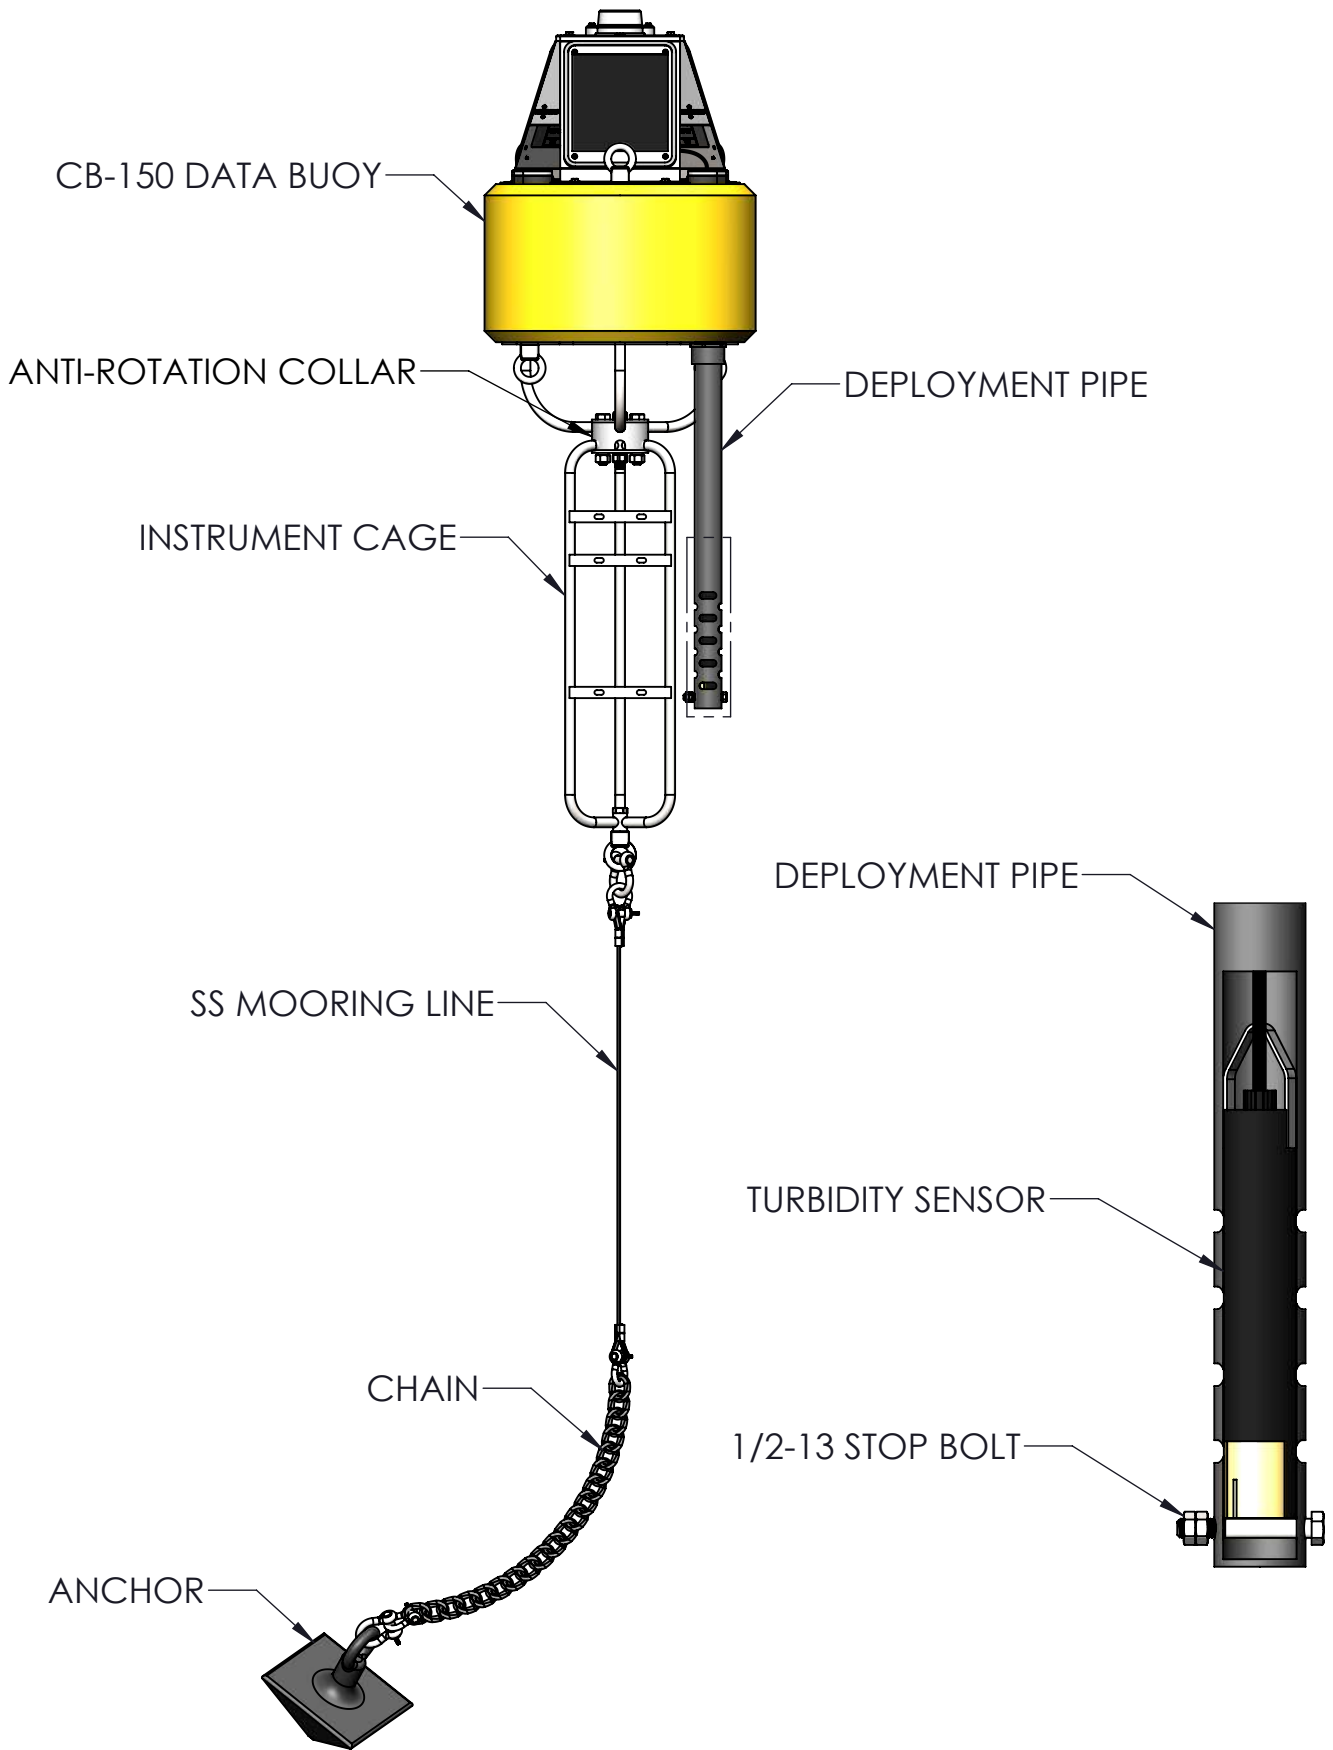

DRAWING DIMENSIONS IN INCHES

TITLE:  
**NEXSENS CB-150 DATA BUOY - TYPICAL WATER QUALITY MONITORING SYSTEM**

DRAWING NUMBER:  
**NEX350**

SHEET:  
**7 of 11**

This drawing and the information thereon is the property of NexSens Technology  
 All unauthorized use and reproduction is prohibited. <[www.NexSens.com](http://www.NexSens.com)>