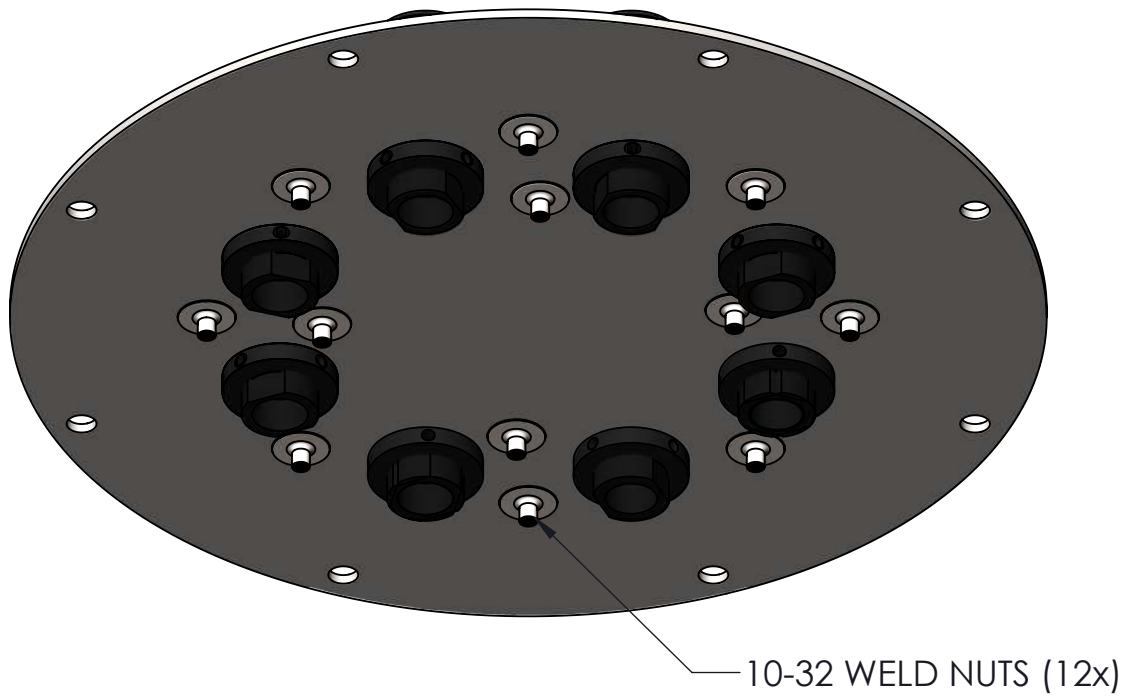

**CB-A01-2**

**CB-A05-1**

DRAWING DIMENSIONS IN INCHES

TITLE:  
NEXSENS CB-150 DATA BUOY - DATA WELL

DRAWING NUMBER:  
NEX345

SHEET:  
2 of 11

This drawing and the information thereon is the property of NexSens Technology  
All unauthorized use and reproduction is prohibited. <[www.NexSens.com](http://www.NexSens.com)>

**TOP**

**BOTTOM**

DRAWING DIMENSIONS IN INCHES

TITLE:  
NEXSENS CB-150 DATA BUOY - PASS-THROUGH PLATE

DRAWING NUMBER:  
NEX346

SHEET:  
3 of 11

This drawing and the information thereon is the property of NexSens Technology  
All unauthorized use and reproduction is prohibited. <[www.NexSens.com](http://www.NexSens.com)>