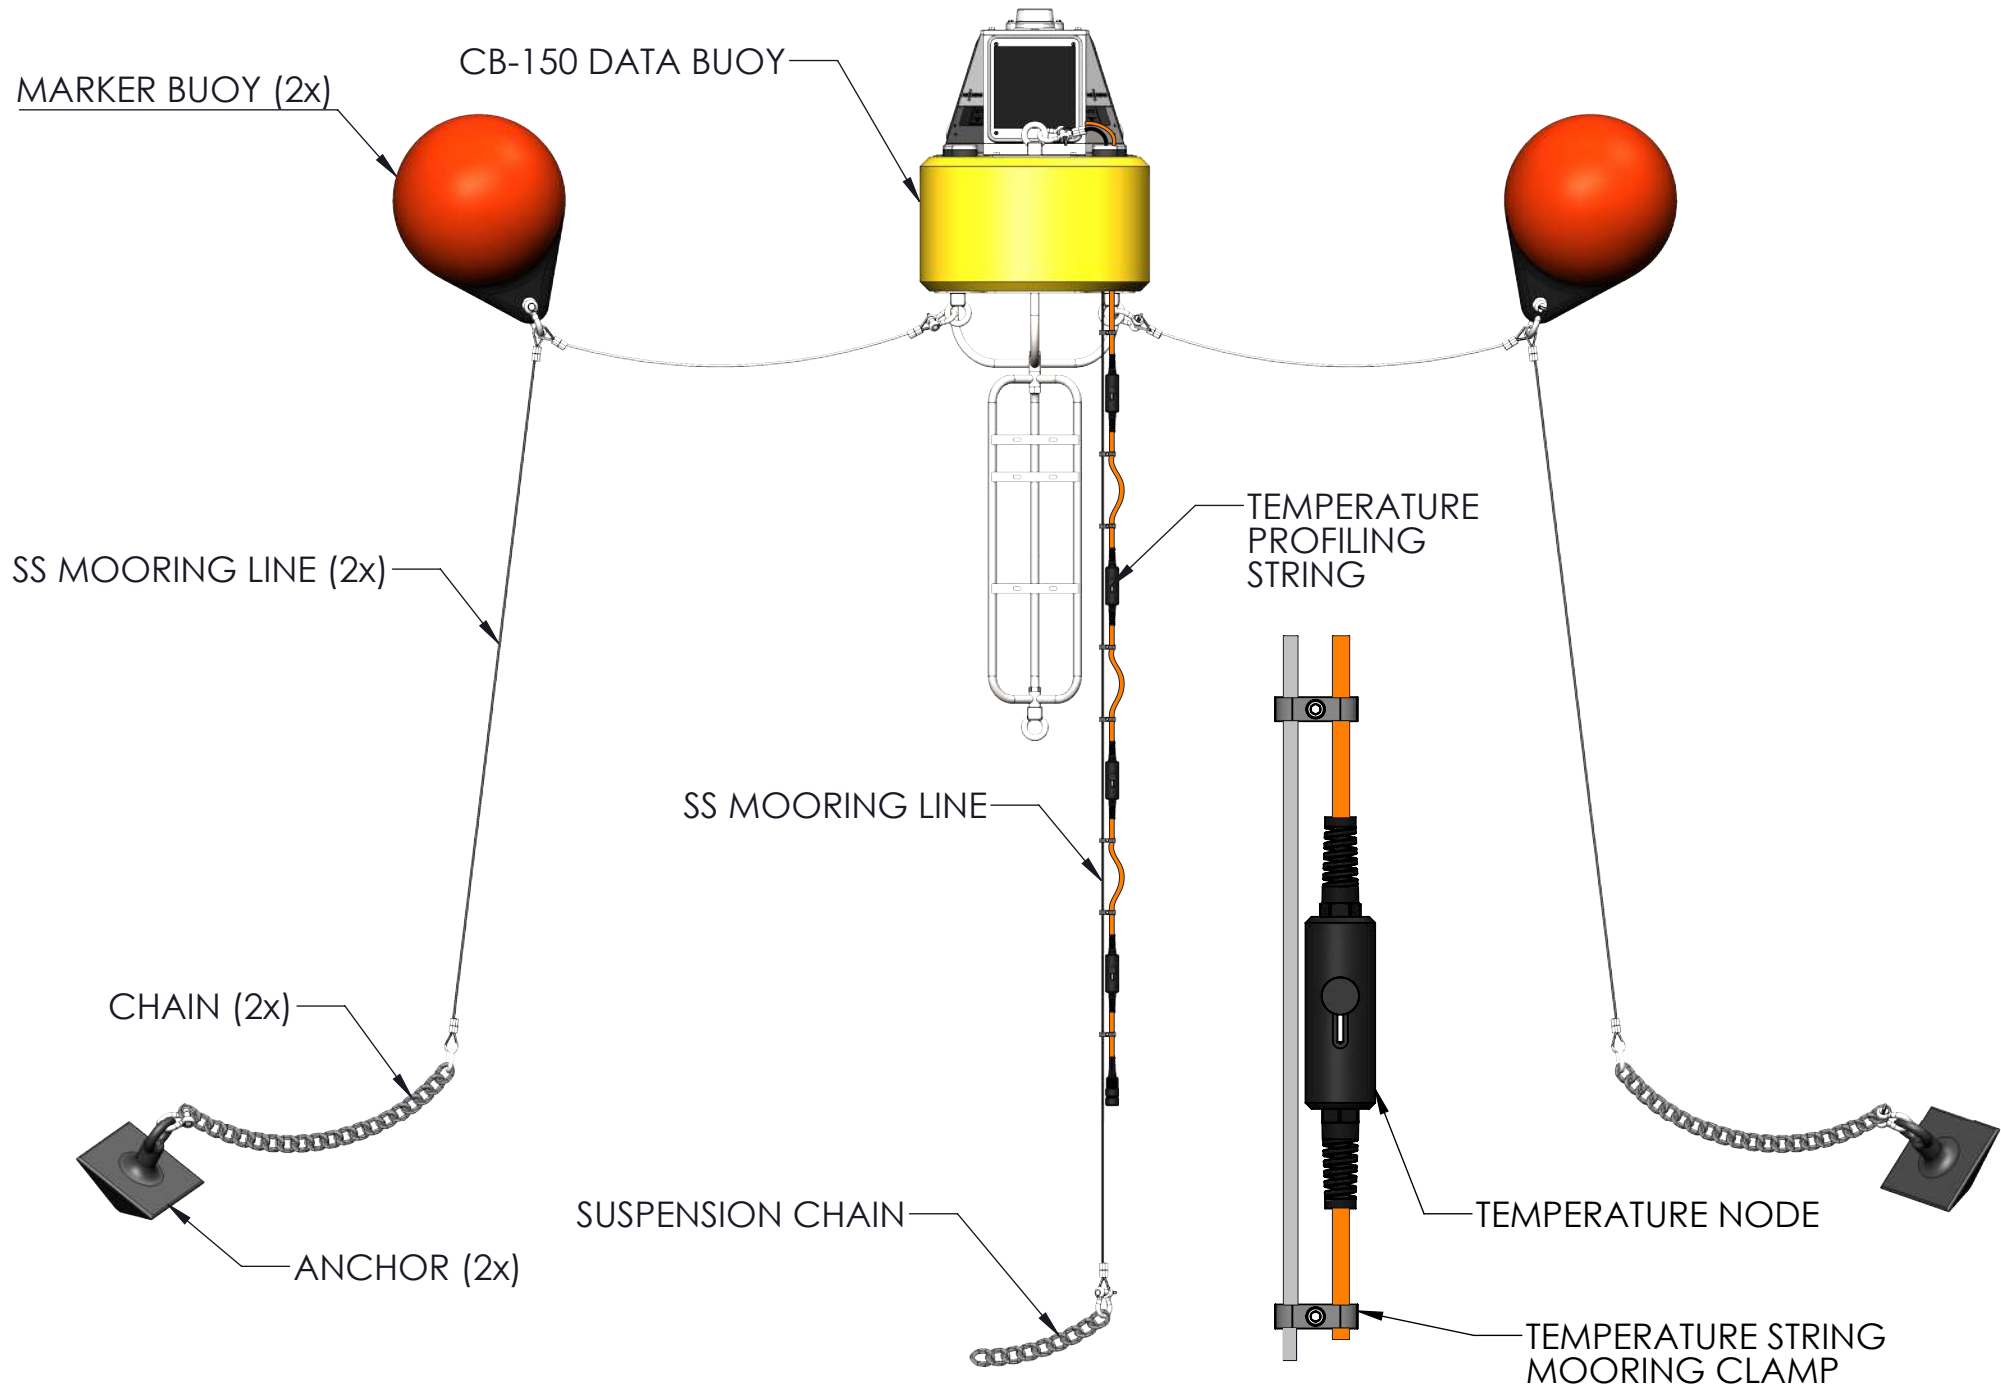

DRAWING DIMENSIONS IN INCHES

TITLE:  
**NEXSENS CB-150 DATA BUOY - TYPICAL DO MONITORING SYSTEM**

DRAWING NUMBER:  
**NEX352**

SHEET:  
**9 of 11**

This drawing and the information thereon is the property of NexSens Technology  
 All unauthorized use and reproduction is prohibited. <[www.NexSens.com](http://www.NexSens.com)>