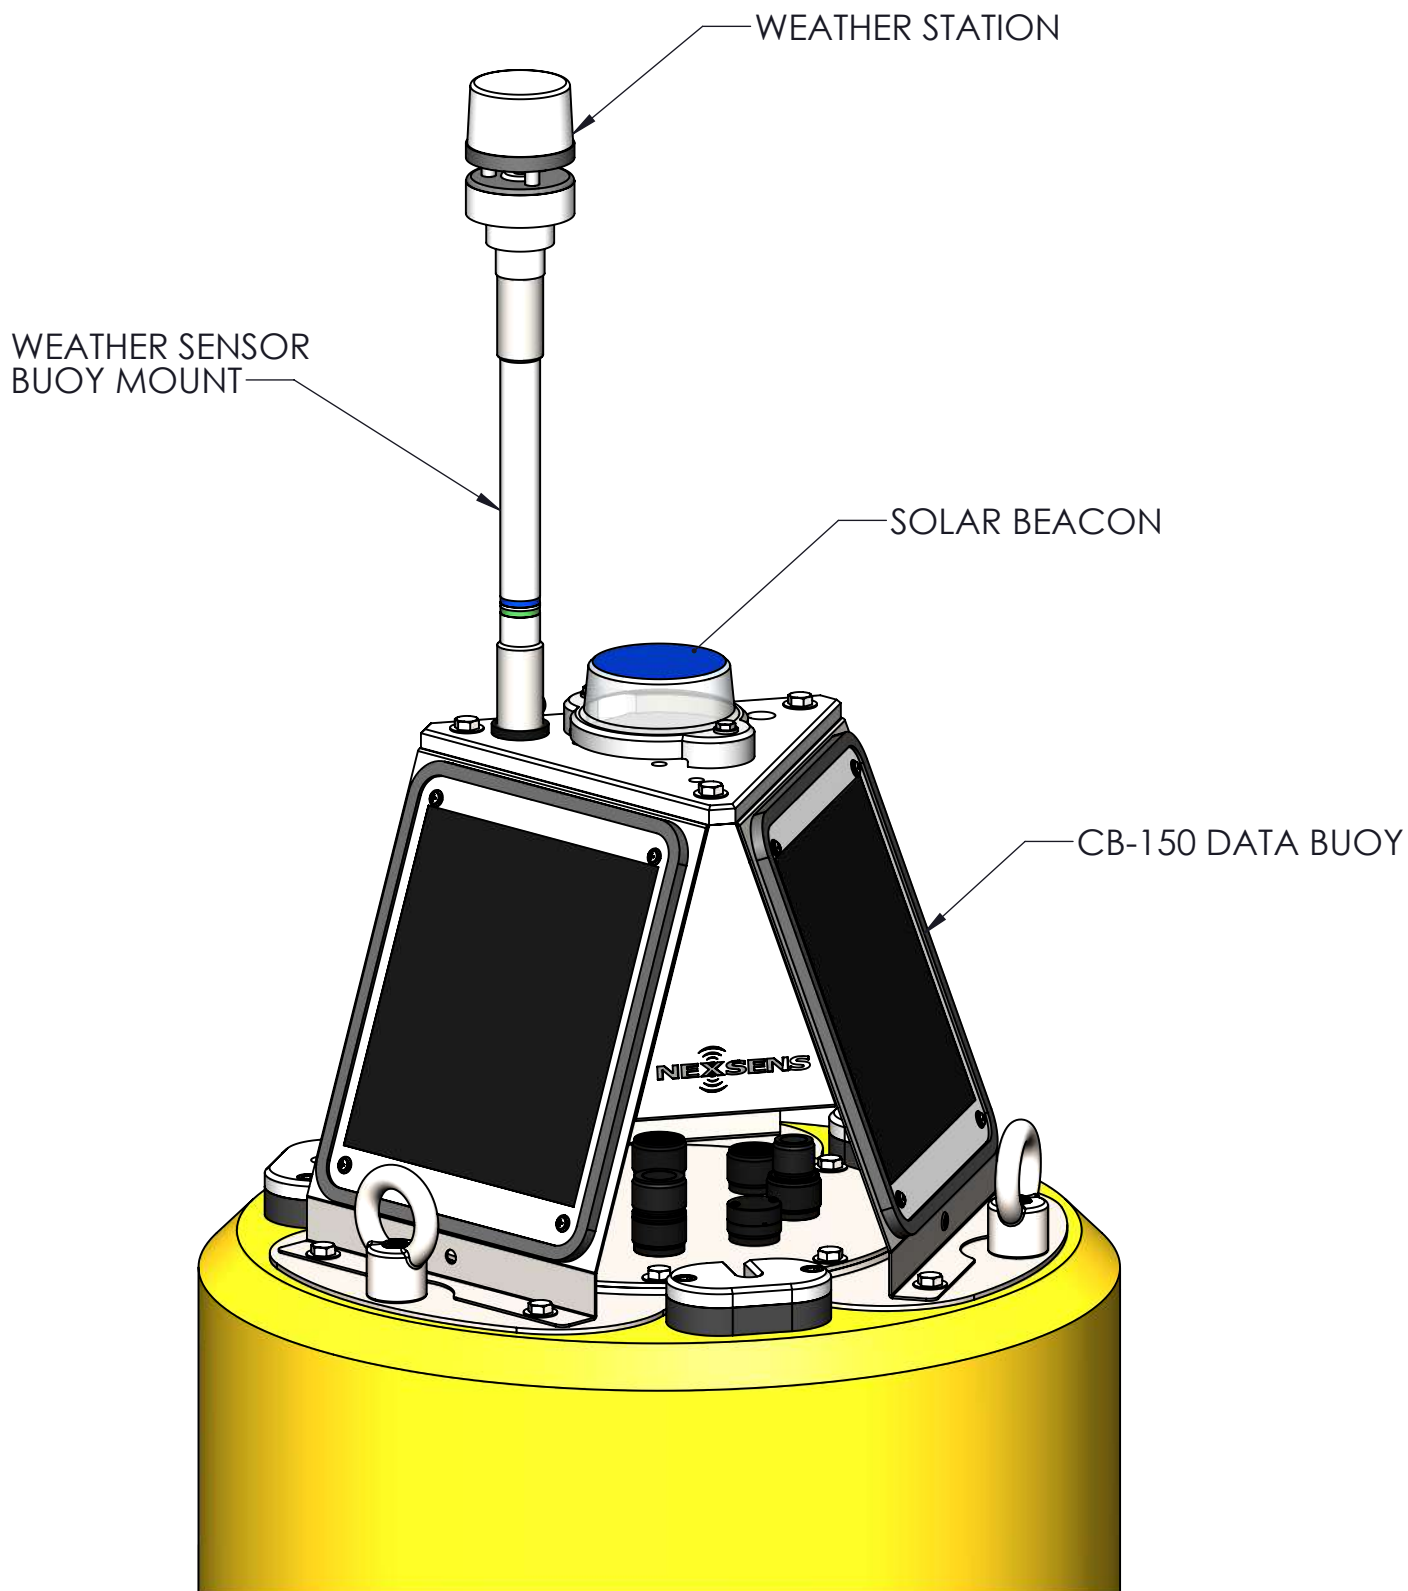

DRAWING DIMENSIONS IN INCHES

TITLE:  
NEXSENS CB-150 DATA BUOY - WAVE SENSOR MOUNTING

DRAWING NUMBER:  
NEX348

SHEET:  
5 of 11

This drawing and the information thereon is the property of NexSens Technology  
All unauthorized use and reproduction is prohibited. <www.NexSens.com>