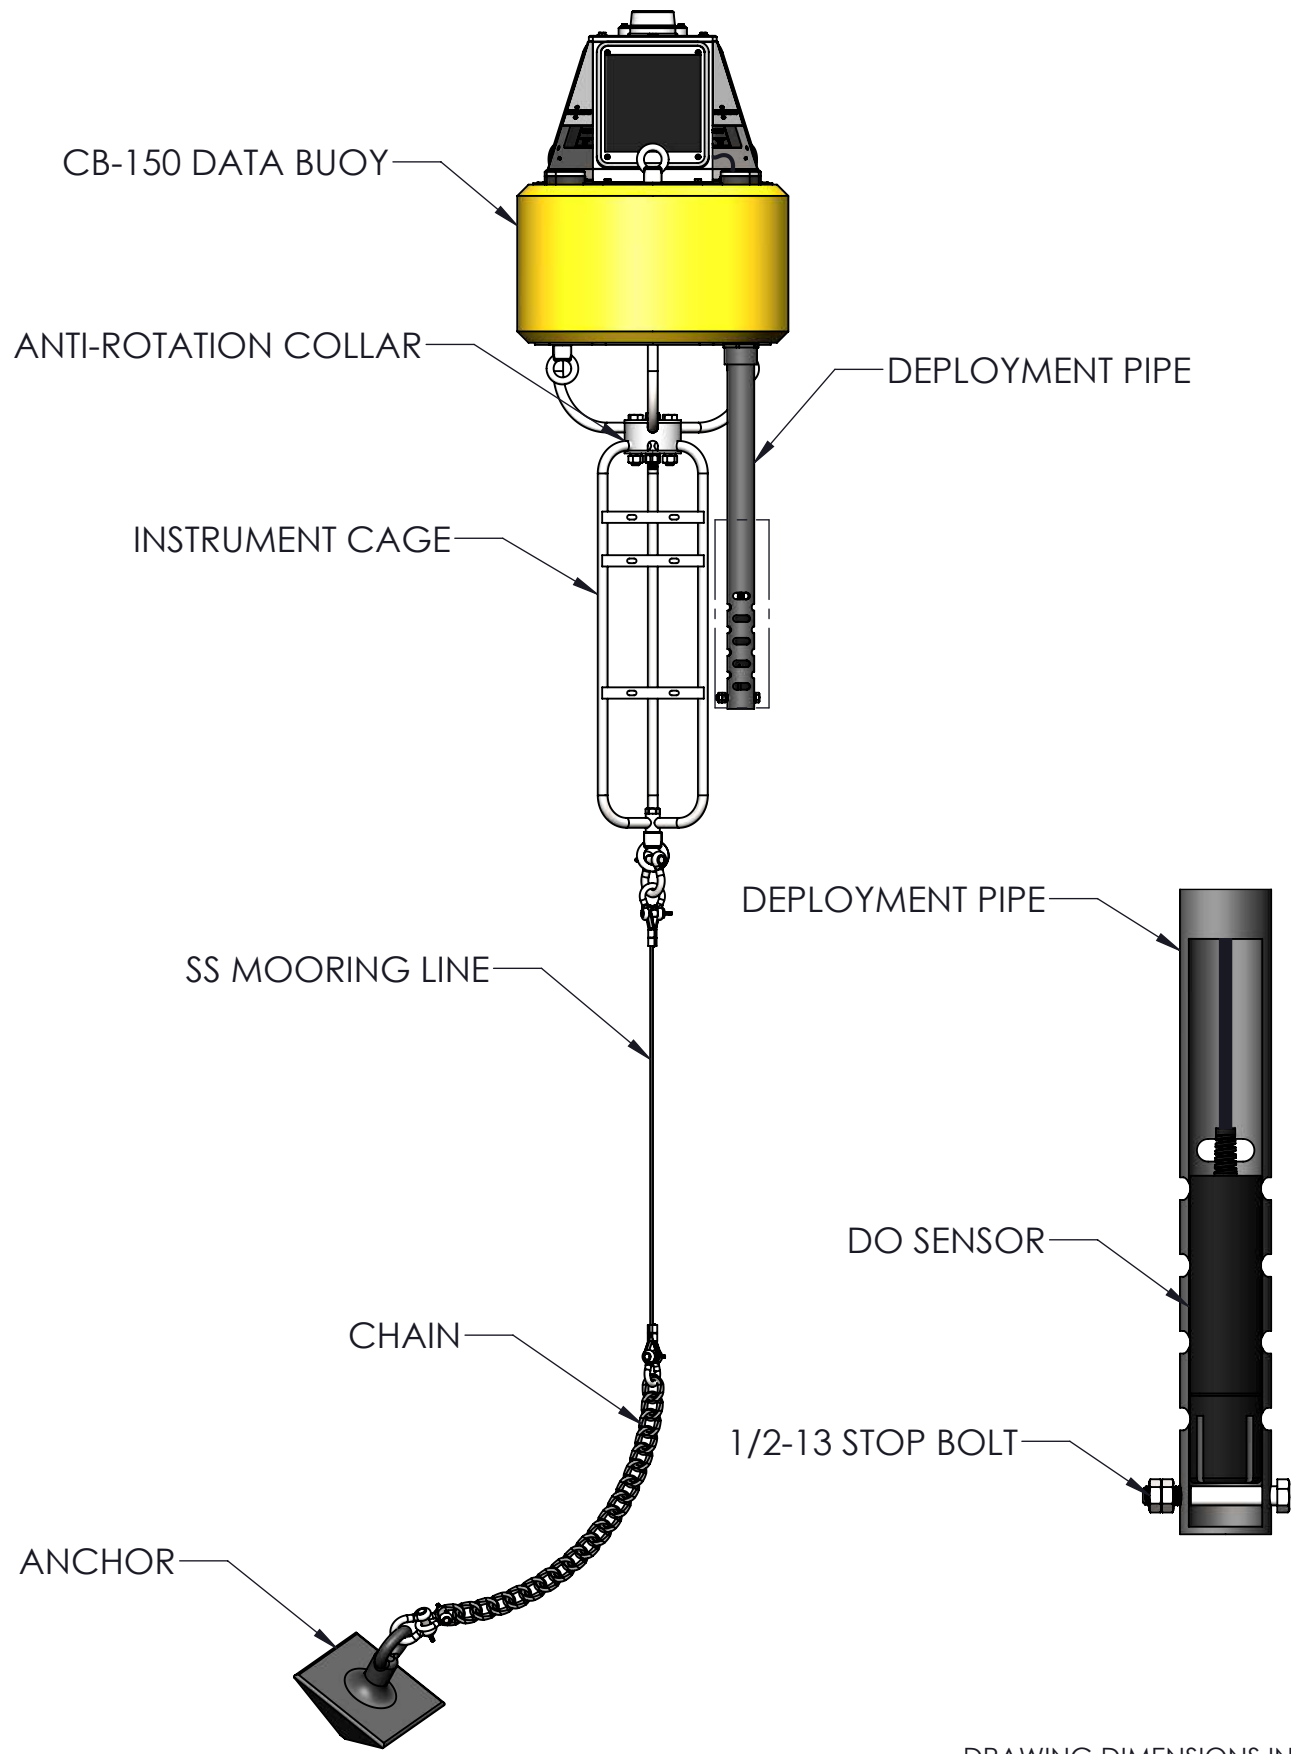

DRAWING DIMENSIONS IN INCHES

TITLE:  
**NEXSENS CB-150 DATA BUOY - TYPICAL TURBIDITY MONITORING SYSTEM**

DRAWING NUMBER:  
**NEX351**

SHEET:  
**8 of 11**

This drawing and the information thereon is the property of NexSens Technology  
 All unauthorized use and reproduction is prohibited. <[www.NexSens.com](http://www.NexSens.com)>