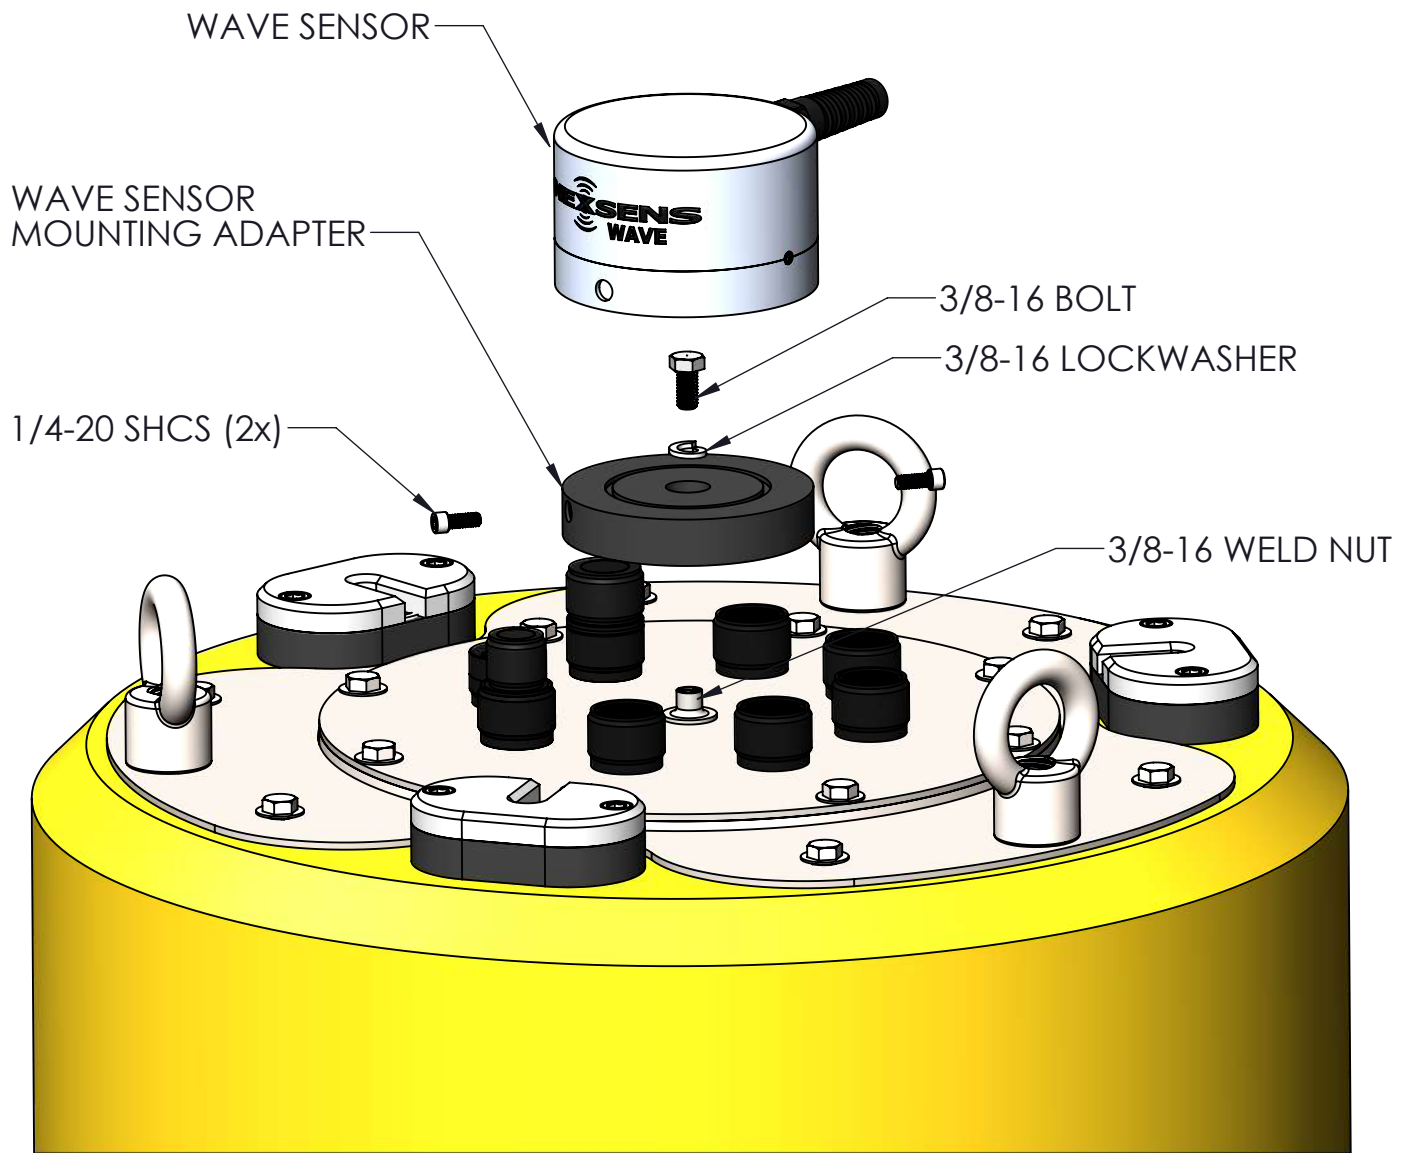

DRAWING DIMENSIONS IN INCHES

TITLE:  
**NEXSENS CB-150 DATA BUOY - TOWER INSTALLATION**

DRAWING NUMBER:  
**NEX347**

SHEET:  
**4 of 11**

This drawing and the information thereon is the property of NexSens Technology  
 All unauthorized use and reproduction is prohibited. <[www.NexSens.com](http://www.NexSens.com)>