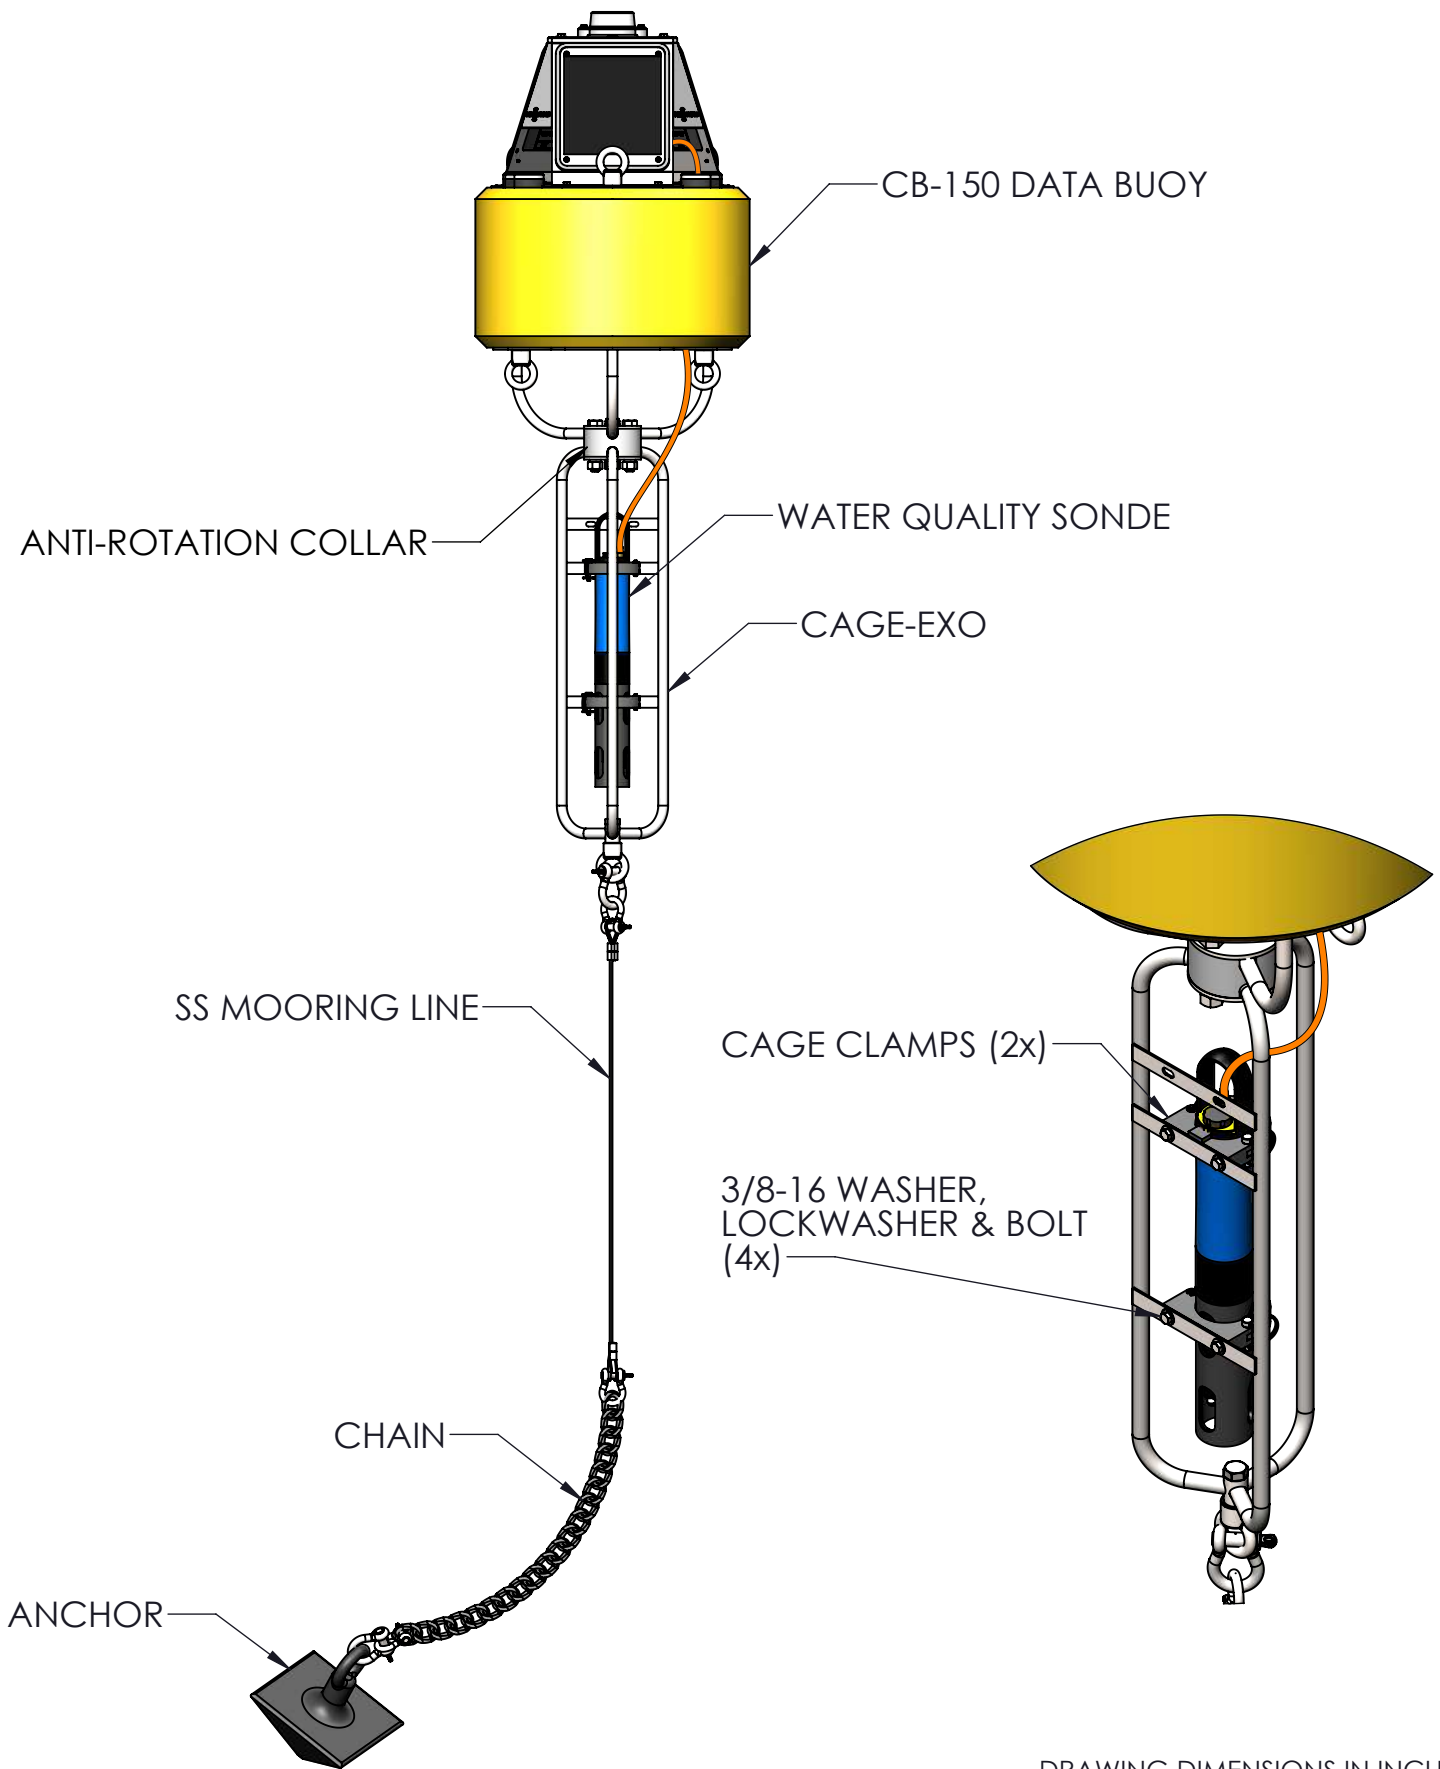

DRAWING DIMENSIONS IN INCHES

TITLE:  
NEXSENS CB-150 DATA BUOY - TYPICAL WEATHER MONITORING SYSTEM

DRAWING NUMBER:  
NEX349

SHEET:  
6 of 11

This drawing and the information thereon is the property of NexSens Technology  
All unauthorized use and reproduction is prohibited. <[www.NexSens.com](http://www.NexSens.com)>