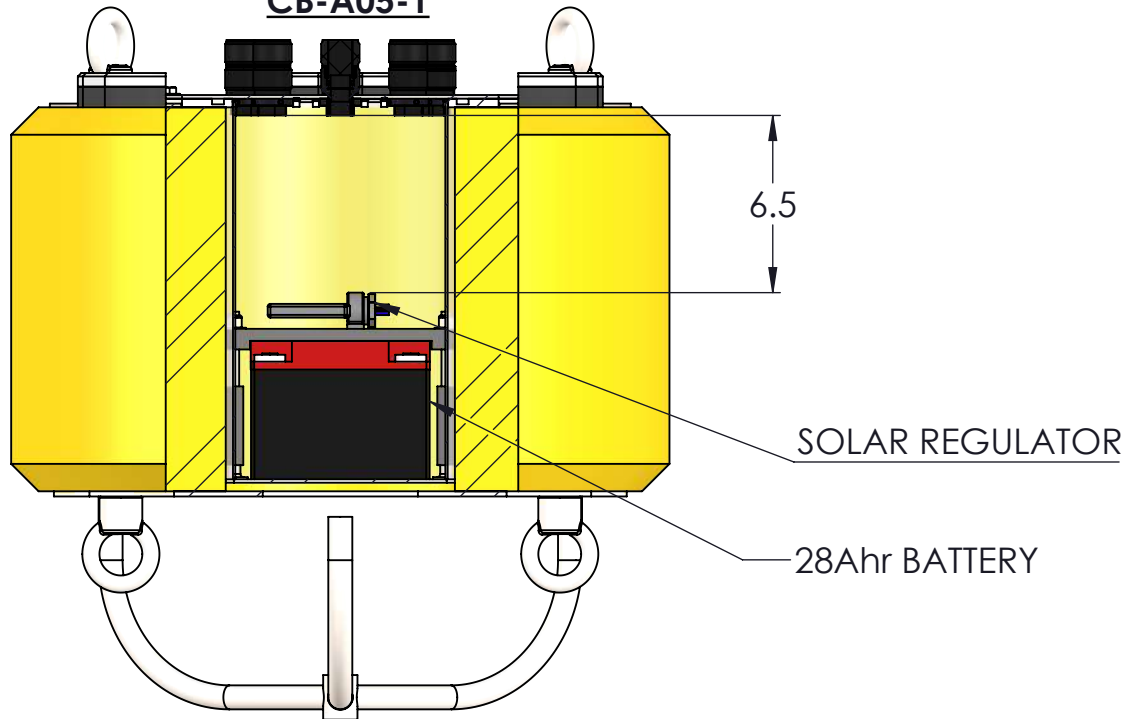

DRAWING DIMENSIONS IN INCHES

TITLE: <b>NEXSENS CB-150 DATA BUOY</b>	
DRAWING NUMBER: <b>NEX344</b>	SHEET: <b>1 of 11</b>
This drawing and the information thereon is the property of NexSens Technology All unauthorized use and reproduction is prohibited. <www.NexSens.com>	

**CB-A01-2**

**CB-A05-1**

DRAWING DIMENSIONS IN INCHES

TITLE:  
NEXSENS CB-150 DATA BUOY - DATA WELL

DRAWING NUMBER:  
NEX345

SHEET:  
2 of 11

This drawing and the information thereon is the property of NexSens Technology  
All unauthorized use and reproduction is prohibited. <[www.NexSens.com](http://www.NexSens.com)>