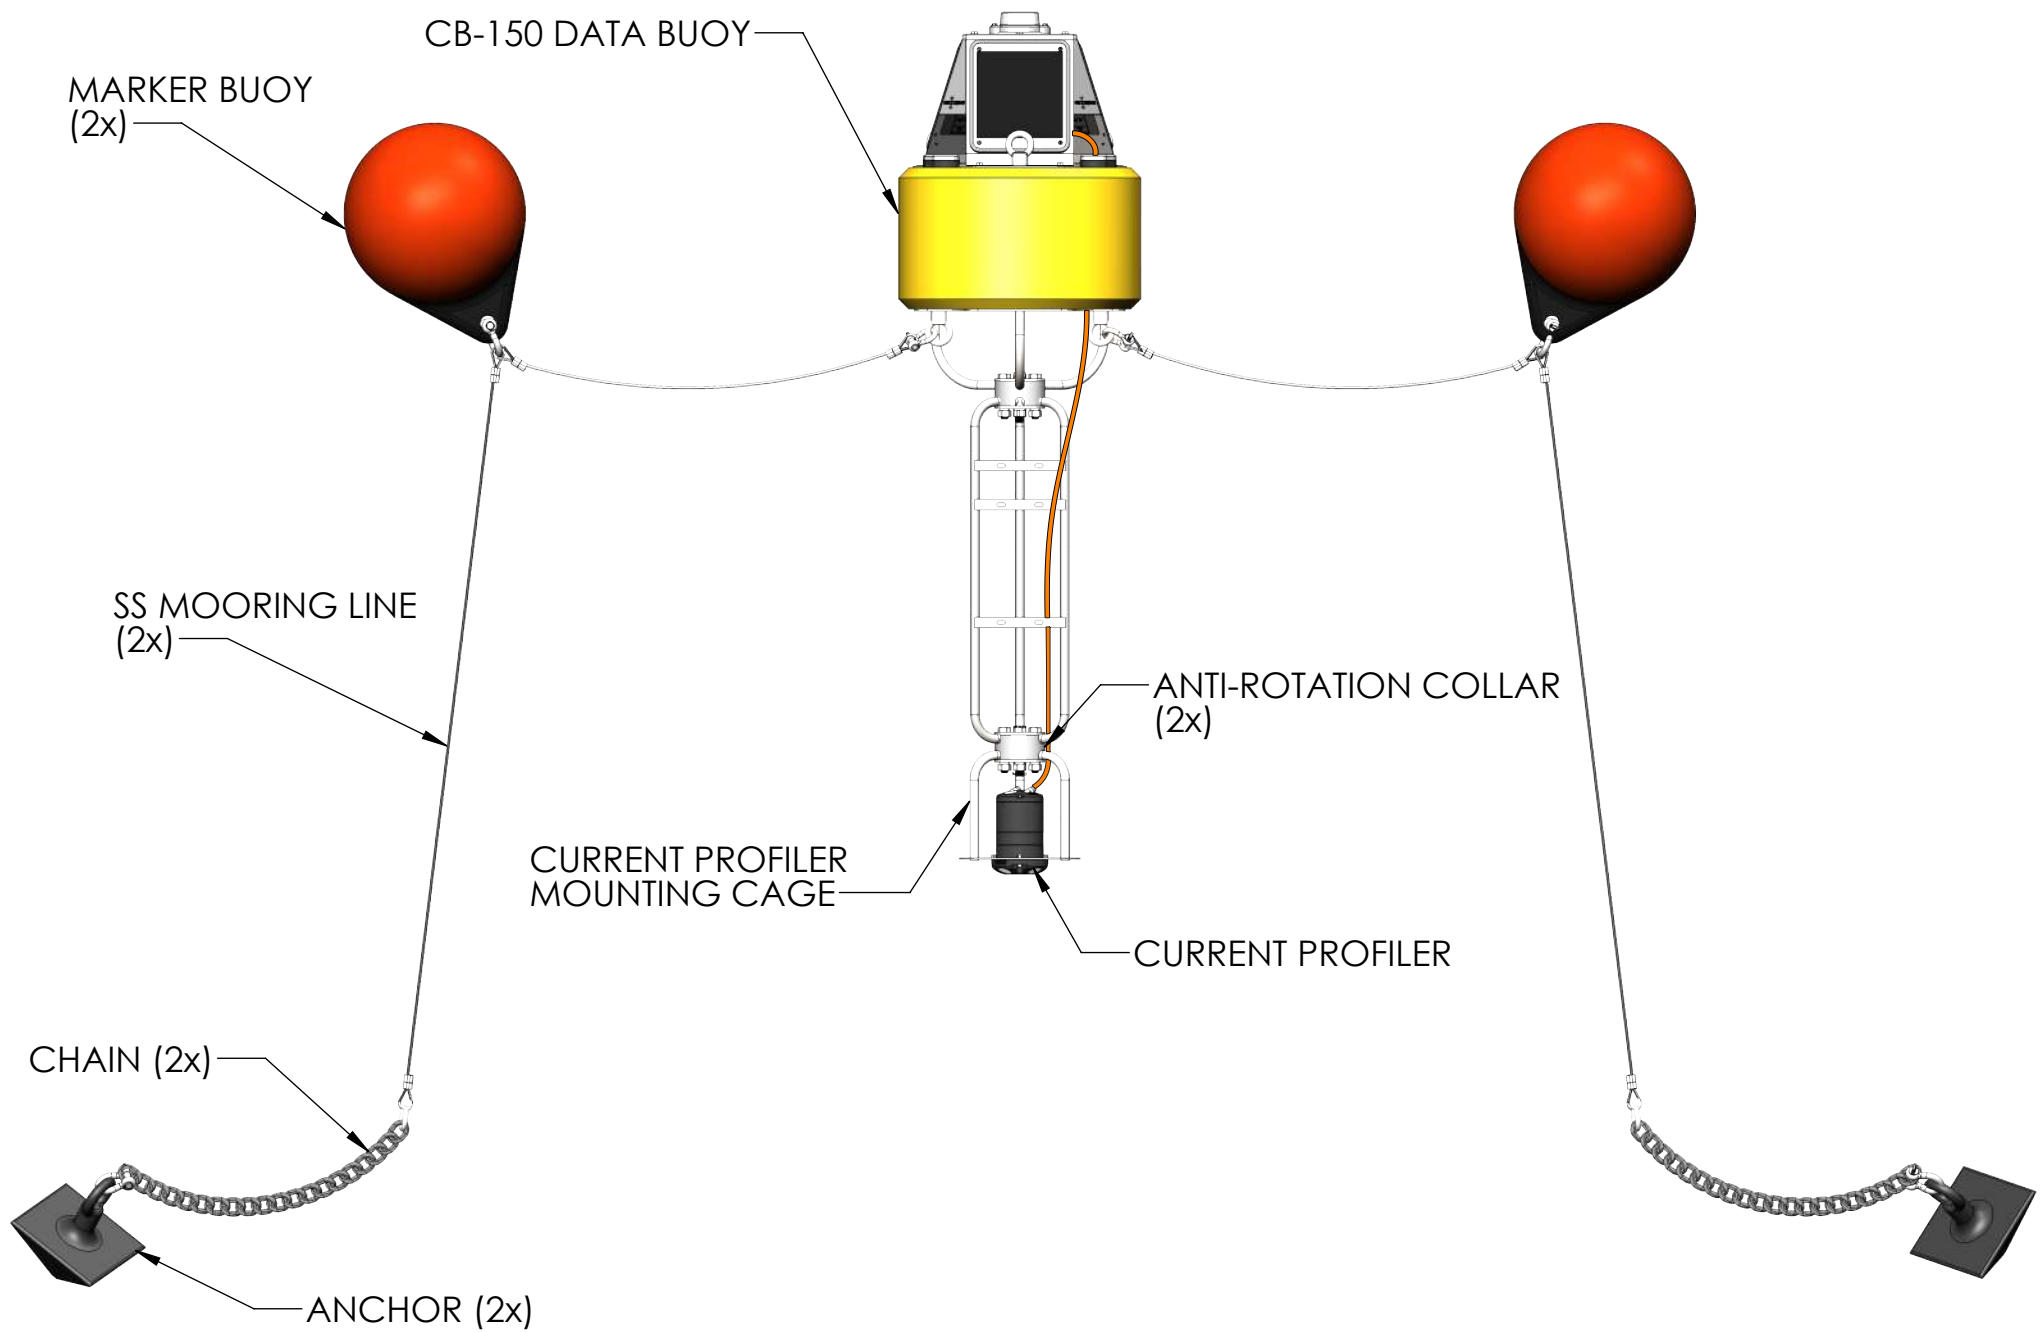

DRAWING DIMENSIONS IN INCHES

TITLE:  
**NEXSENS CB-150 DATA BUOY - TYPICAL DO MONITORING SYSTEM**

DRAWING NUMBER:  
**NEX352**

SHEET:  
**9 of 11**

This drawing and the information thereon is the property of NexSens Technology  
 All unauthorized use and reproduction is prohibited. <[www.NexSens.com](http://www.NexSens.com)>

TITLE:  
**NEXSENS CB-150 DATA BUOY - TYPICAL TEMPERATURE PROFILING SYSTEM**

DRAWING NUMBER:  
**NEX353**

SHEET:  
**10 of 11**

Drawing Dimensions in Inches

This drawing and the information thereon is the property of NexSens Technology  
 All unauthorized use and reproduction is prohibited. <[www.NexSens.com](http://www.NexSens.com)>

TITLE: NEXSENS CB-150 DATA BUOY - TYPICAL CURRENT PROFILING SYSTEM

DRAWING NUMBER: NEX354

SHEET: 11 of 11

Drawing Dimensions in Inches

This drawing and the information thereon is the property of NexSens Technology  
 All unauthorized use and reproduction is prohibited. <www.NexSens.com>