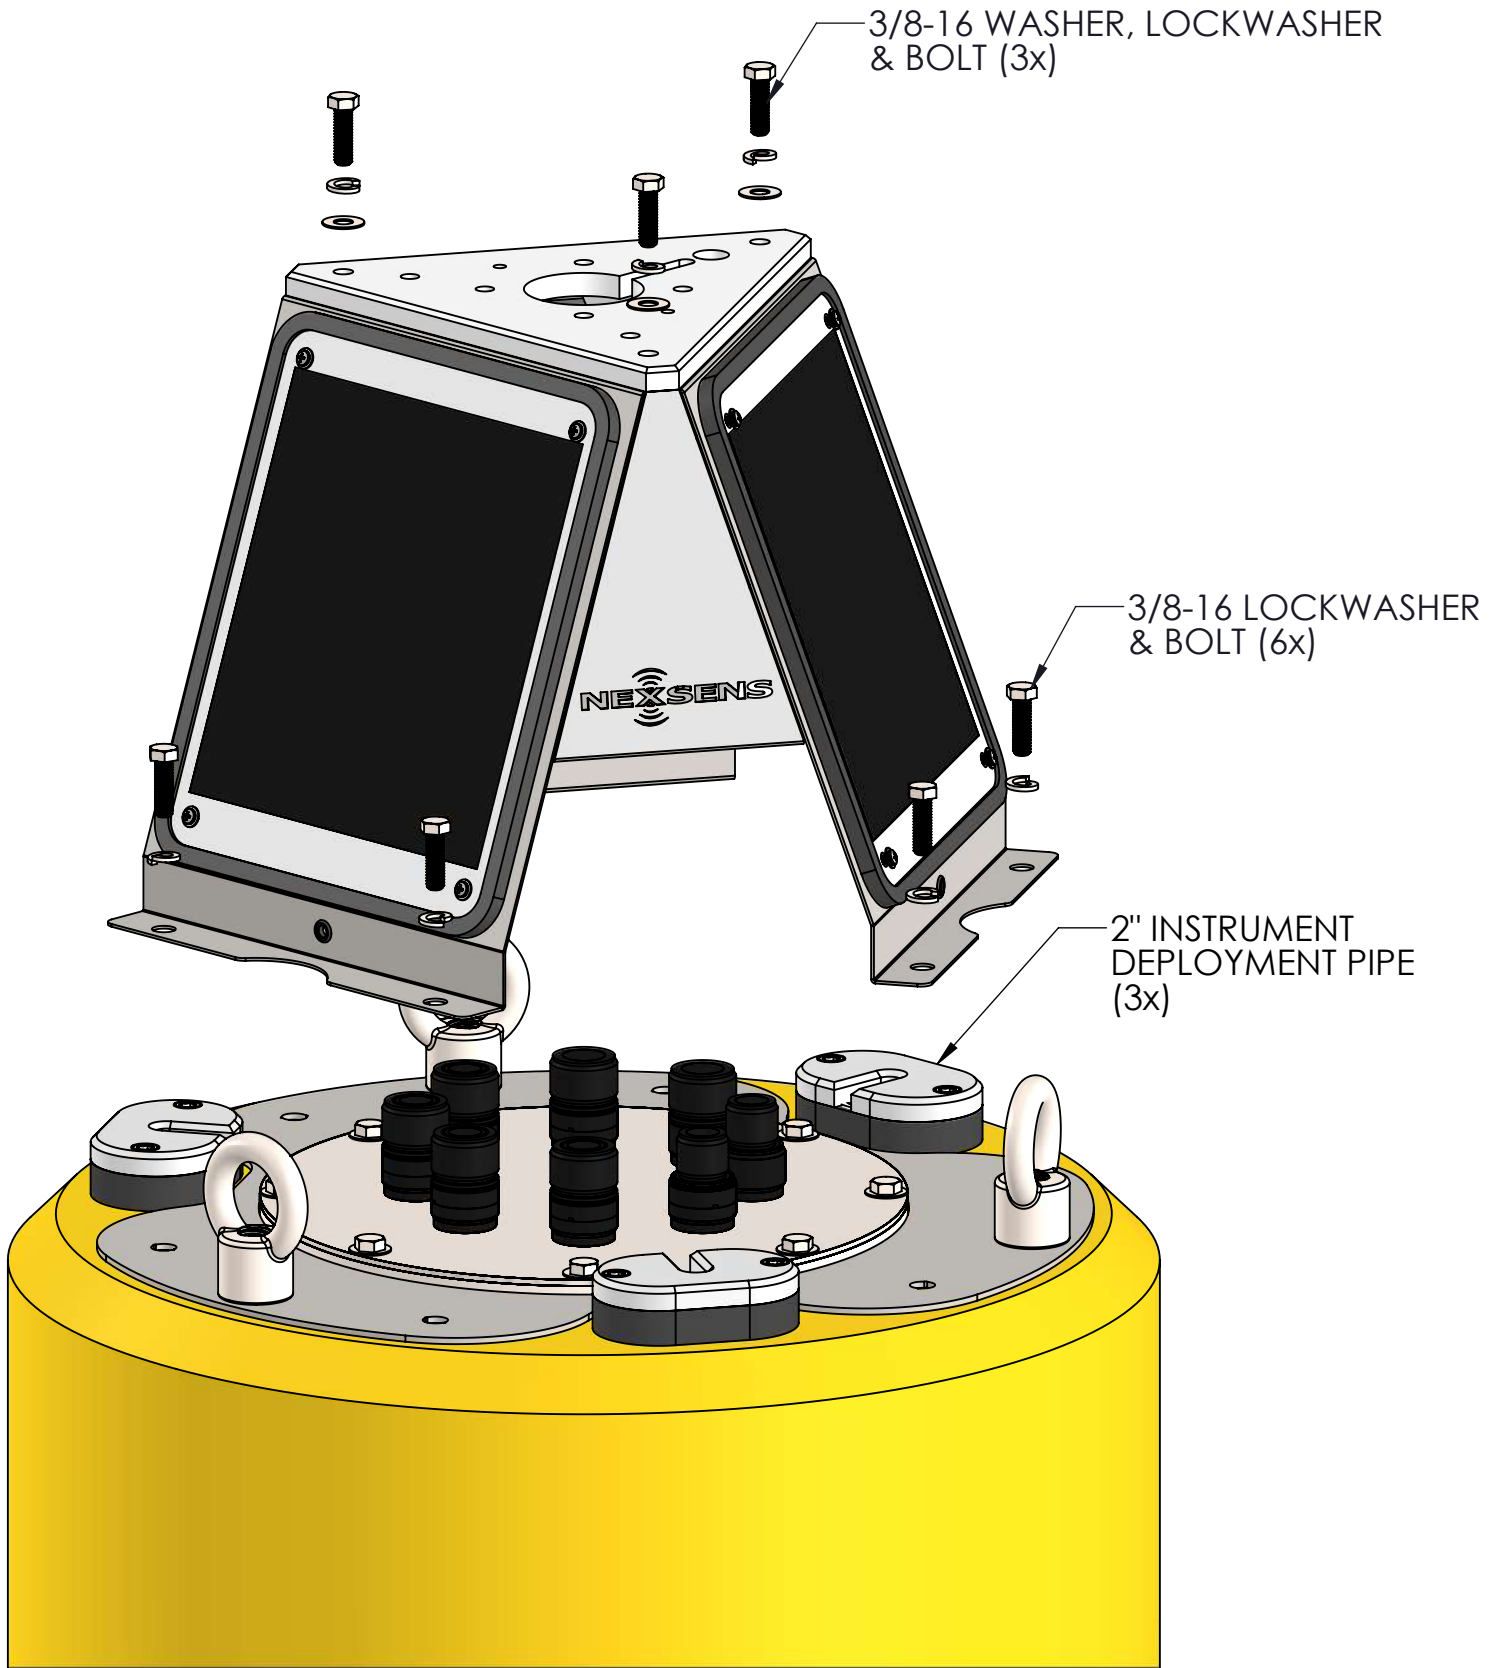

**TOP**

**BOTTOM**

DRAWING DIMENSIONS IN INCHES

TITLE:  
NEXSENS CB-150 DATA BUOY - PASS-THROUGH PLATE

DRAWING NUMBER:  
NEX346

SHEET:  
3 of 11

This drawing and the information thereon is the property of NexSens Technology  
All unauthorized use and reproduction is prohibited. <[www.NexSens.com](http://www.NexSens.com)>

DRAWING DIMENSIONS IN INCHES

TITLE:  
**NEXSENS CB-150 DATA BUOY - TOWER INSTALLATION**

DRAWING NUMBER:  
**NEX347**

SHEET:  
**4 of 11**

This drawing and the information thereon is the property of NexSens Technology  
 All unauthorized use and reproduction is prohibited. <[www.NexSens.com](http://www.NexSens.com)>