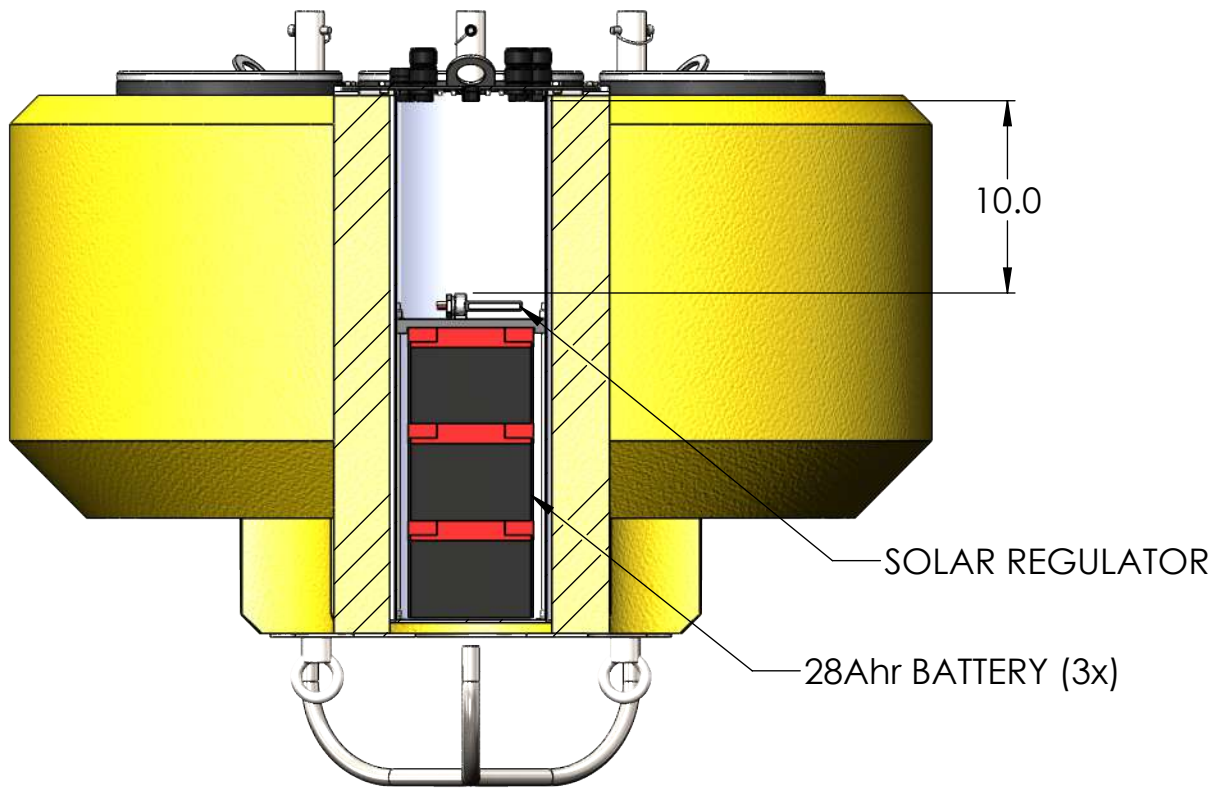

TITLE: NEXSENS CB-1250 DATA BUOY	
DRAWING NUMBER: NEX384	SHEET: 1 of 9
This drawing and the information thereon is the property of NexSens Technology All unauthorized use and reproduction is prohibited. <www.NexSens.com>	

CB-A05-3

CB-A05-4

DRAWING DIMENSIONS IN INCHES

TITLE:
NEXSENS CB-1250 DATA BUOY - DATA WELL

DRAWING NUMBER:
NEX385

SHEET:
2 of 9

This drawing and the information thereon is the property of NexSens Technology
All unauthorized use and reproduction is prohibited. <www.NexSens.com>

TOP

PASS-THROUGH
PORT (6x)

SOLAR PORT

VENT

316 SS DATA WELL PLATE

BOTTOM

10-32 WELD NUTS (12x)

DRAWING DIMENSIONS IN INCHES