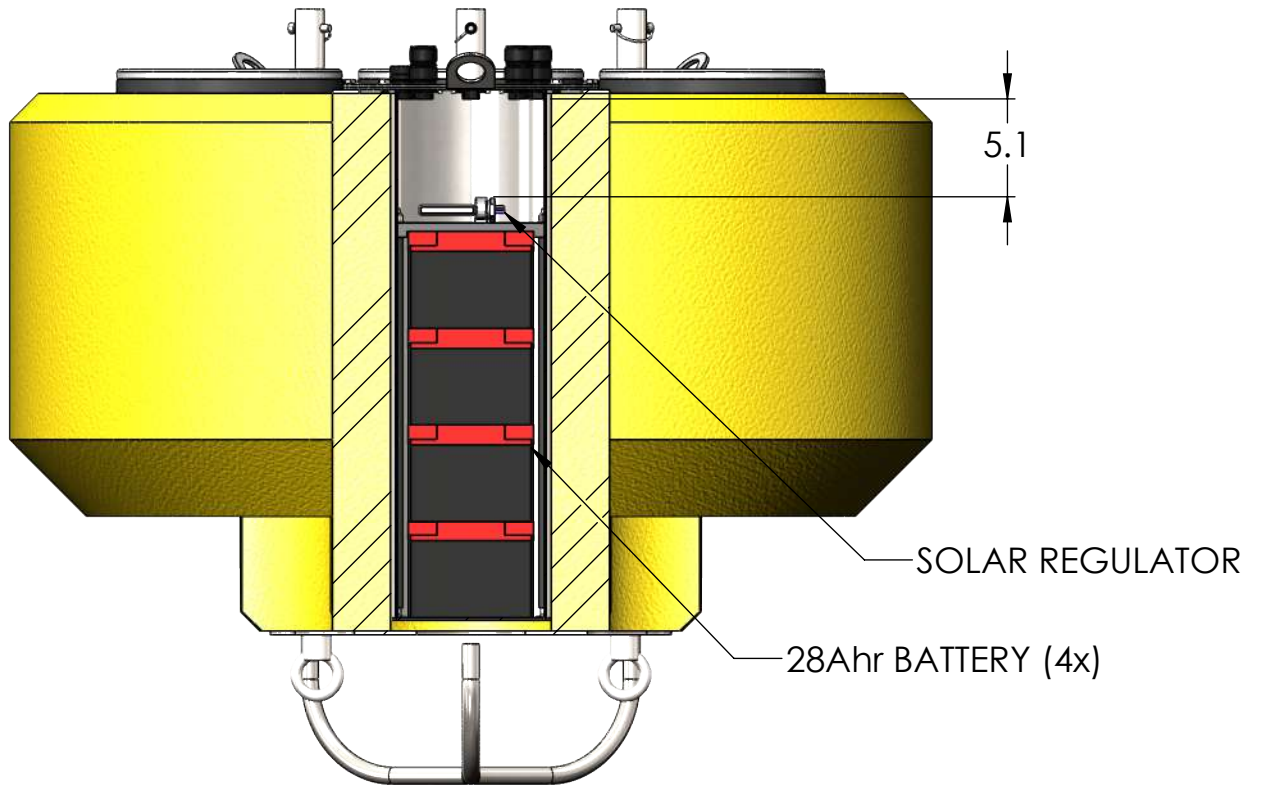

TITLE: NEXSENS CB-1250 DATA BUOY	
DRAWING NUMBER: NEX384	SHEET: 1 of 9
This drawing and the information thereon is the property of NexSens Technology All unauthorized use and reproduction is prohibited. <www.NexSens.com>	

CB-A05-3

CB-A05-4

DRAWING DIMENSIONS IN INCHES

TITLE:
NEXSENS CB-1250 DATA BUOY - DATA WELL

DRAWING NUMBER:
NEX385

SHEET:
2 of 9

This drawing and the information thereon is the property of NexSens Technology
All unauthorized use and reproduction is prohibited. <www.NexSens.com>

TOP

PASS-THROUGH
PORT (6x)

SOLAR PORT

VENT

316 SS DATA WELL PLATE

BOTTOM

10-32 WELD NUTS (12x)

DRAWING DIMENSIONS IN INCHES