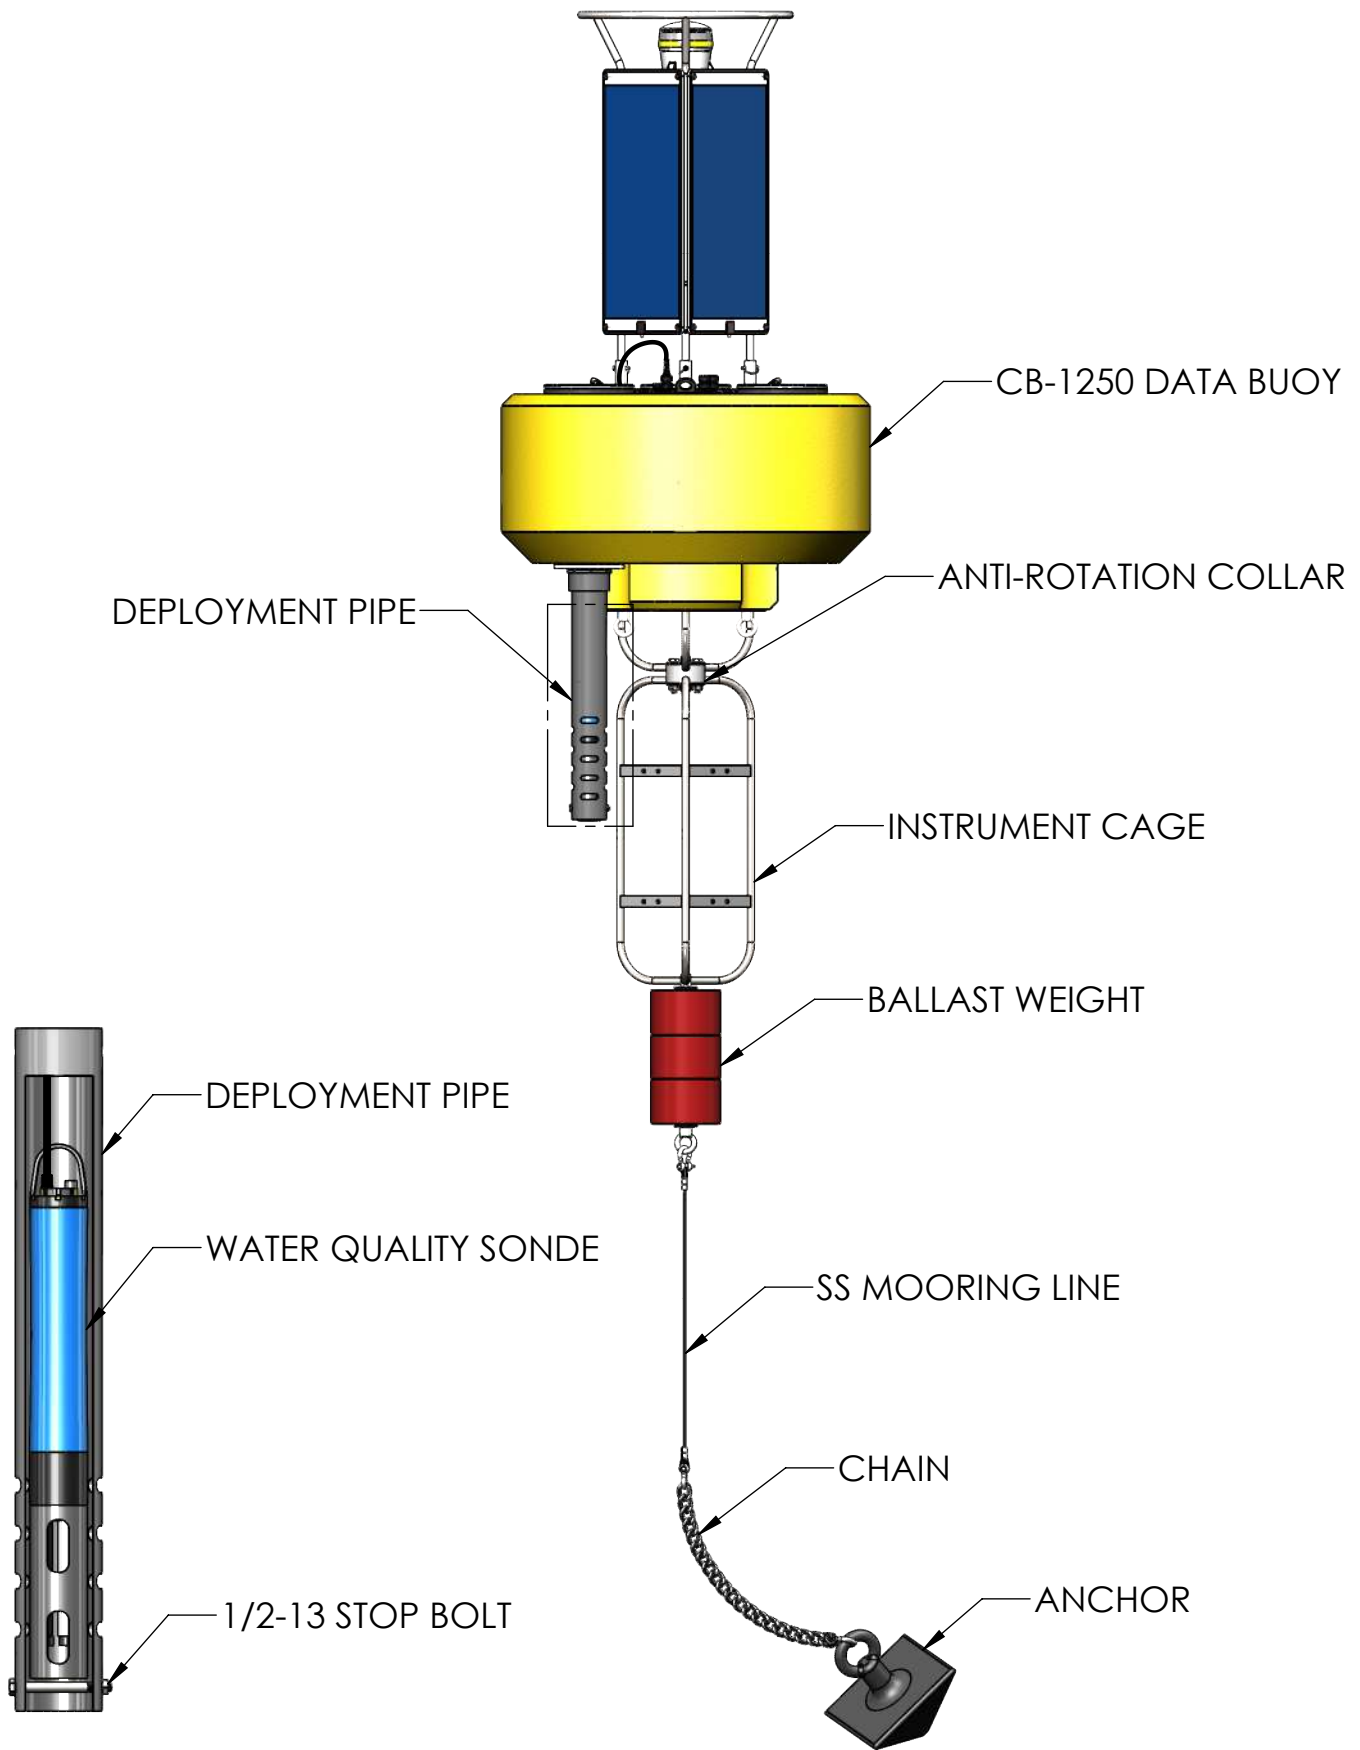

DRAWING DIMENSIONS IN INCHES

TITLE:
NEXSENS CB-1250 DATA BUOY - TYPICAL WATER QUALITY MONITORING SYSTEM

DRAWING NUMBER:
NEX390

SHEET:
7 of 9

This drawing and the information thereon is the property of NexSens Technology
All unauthorized use and reproduction is prohibited. <www.NexSens.com>