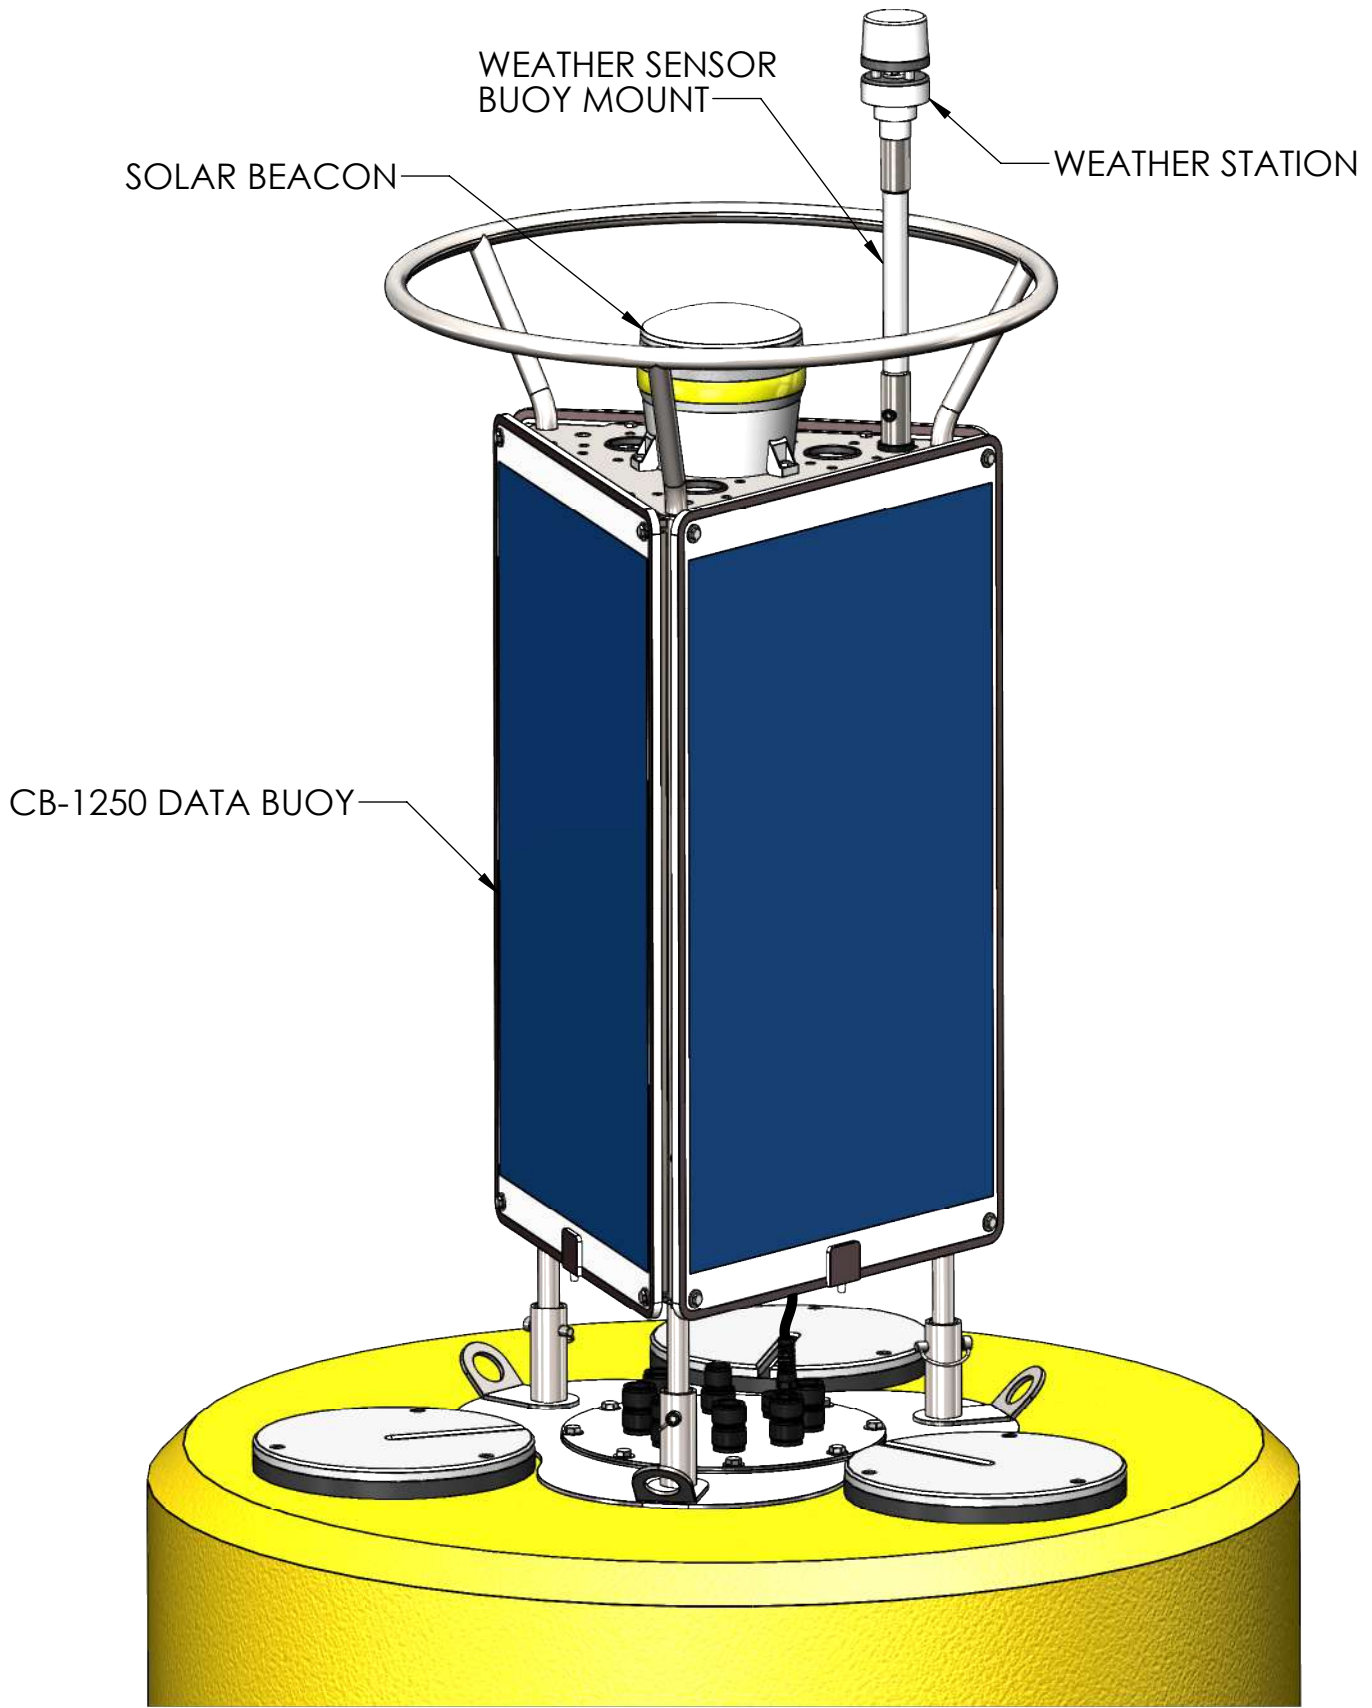

TOP

PASS-THROUGH
PORT (6x)

SOLAR PORT

VENT

316 SS DATA WELL PLATE

BOTTOM

10-32 WELD NUTS (12x)

DRAWING DIMENSIONS IN INCHES

TITLE: NEXSENS CB-1250 DATA BUOY - PASS-THROUGH PLATE		
DRAWING NUMBER: NEX386	SHEET: 3 of 9	This drawing and the information thereon is the property of NexSens Technology All unauthorized use and reproduction is prohibited. <www.NexSens.com>

DRAWING DIMENSIONS IN INCHES

TITLE:
NEXSENS CB-1250 DATA BUOY - WAVE SENSOR MOUNTING

DRAWING NUMBER:
NEX388

SHEET:
5 of 9

This drawing and the information thereon is the property of NexSens Technology
All unauthorized use and reproduction is prohibited. <www.NexSens.com>

DRAWING DIMENSIONS IN INCHES

TITLE: NEXSENS CB-1250 DATA BUOY - TYPICAL WEATHER MONITORING SYSTEM	
DRAWING NUMBER: NEX389	SHEET: 6 of 9
This drawing and the information thereon is the property of NexSens Technology All unauthorized use and reproduction is prohibited. <www.NexSens.com>	