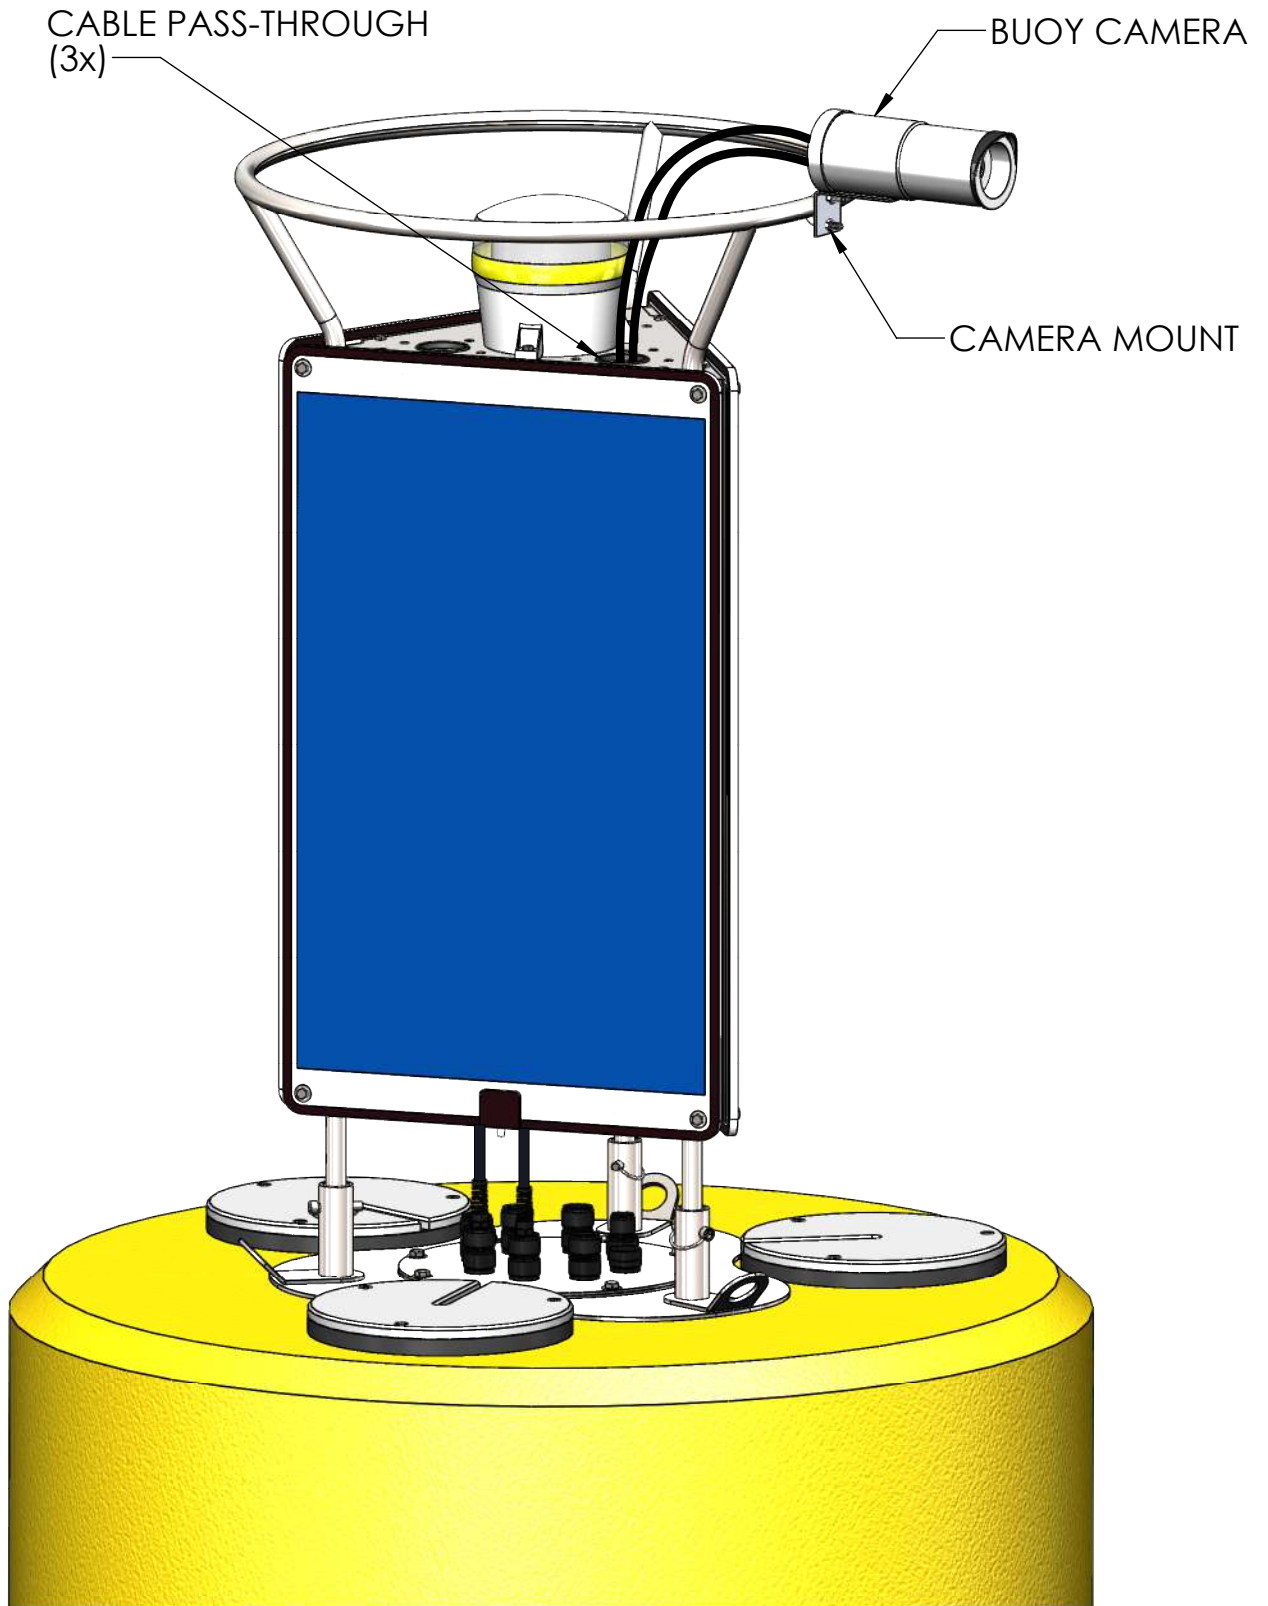

TITLE: NEXSENS CB-1250 DATA BUOY	
DRAWING NUMBER: NEX384	SHEET: 1 of 9
This drawing and the information thereon is the property of NexSens Technology All unauthorized use and reproduction is prohibited. <www.NexSens.com>	

TITLE:
 NEXSENS CB-1250 DATA BUOY - TYPICAL CURRENT PROFILING SYSTEM

DRAWING NUMBER:
 NEX391

SHEET:
 8 of 9

Drawing Dimensions in Inches

This drawing and the information thereon is the property of NexSens Technology
 All unauthorized use and reproduction is prohibited. <www.NexSens.com>