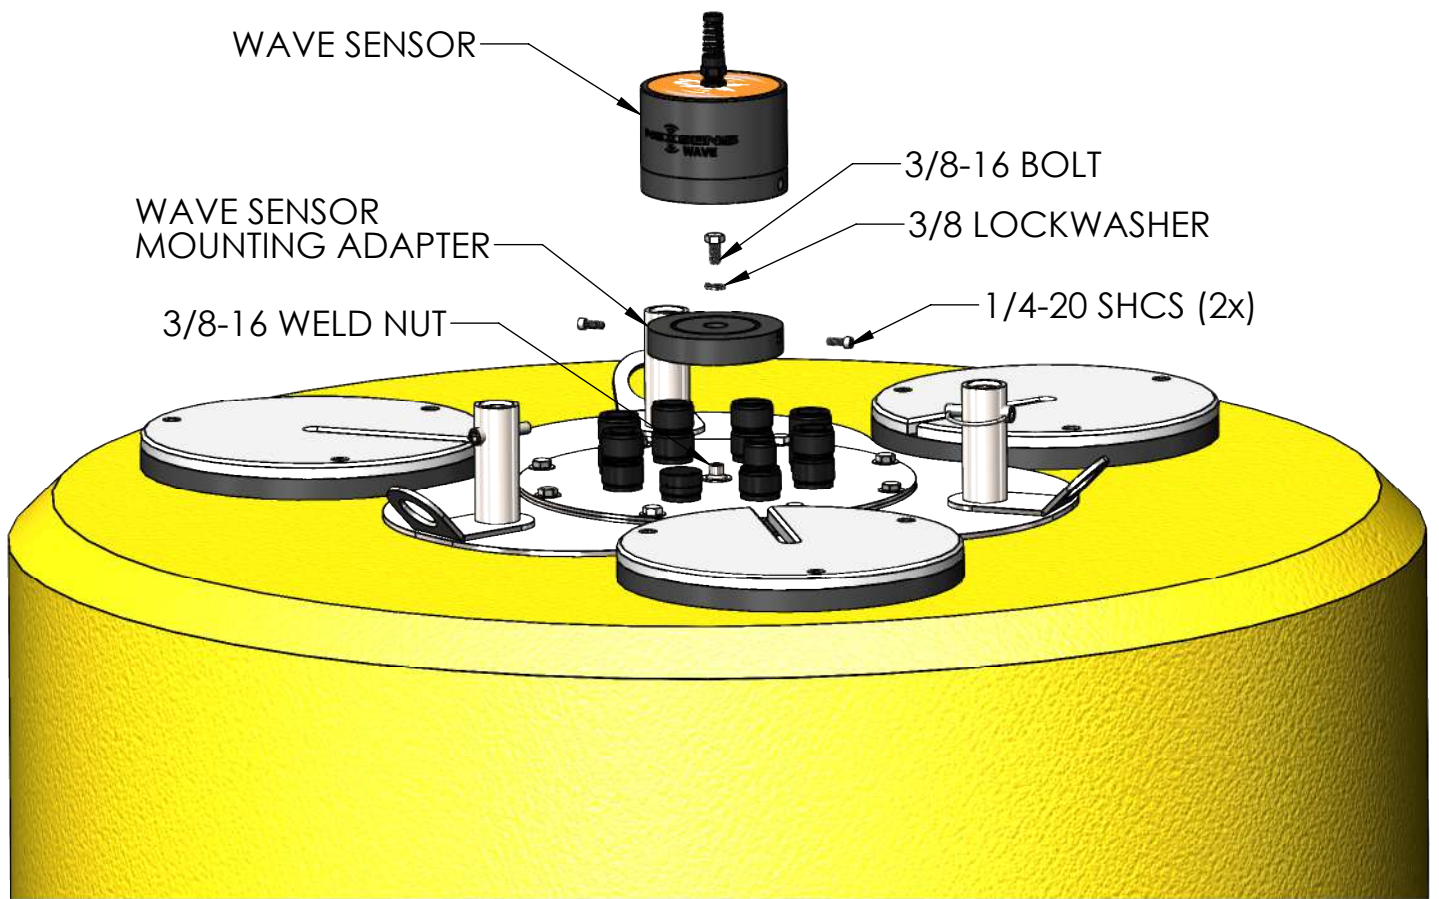

DRAWING DIMENSIONS IN INCHES

TITLE:
NEXSENS CB-1250 DATA BUOY - TOWER INSTALLATION

DRAWING NUMBER:
NEX387

SHEET:
4 of 9

This drawing and the information thereon is the property of NexSens Technology
 All unauthorized use and reproduction is prohibited. <www.NexSens.com>