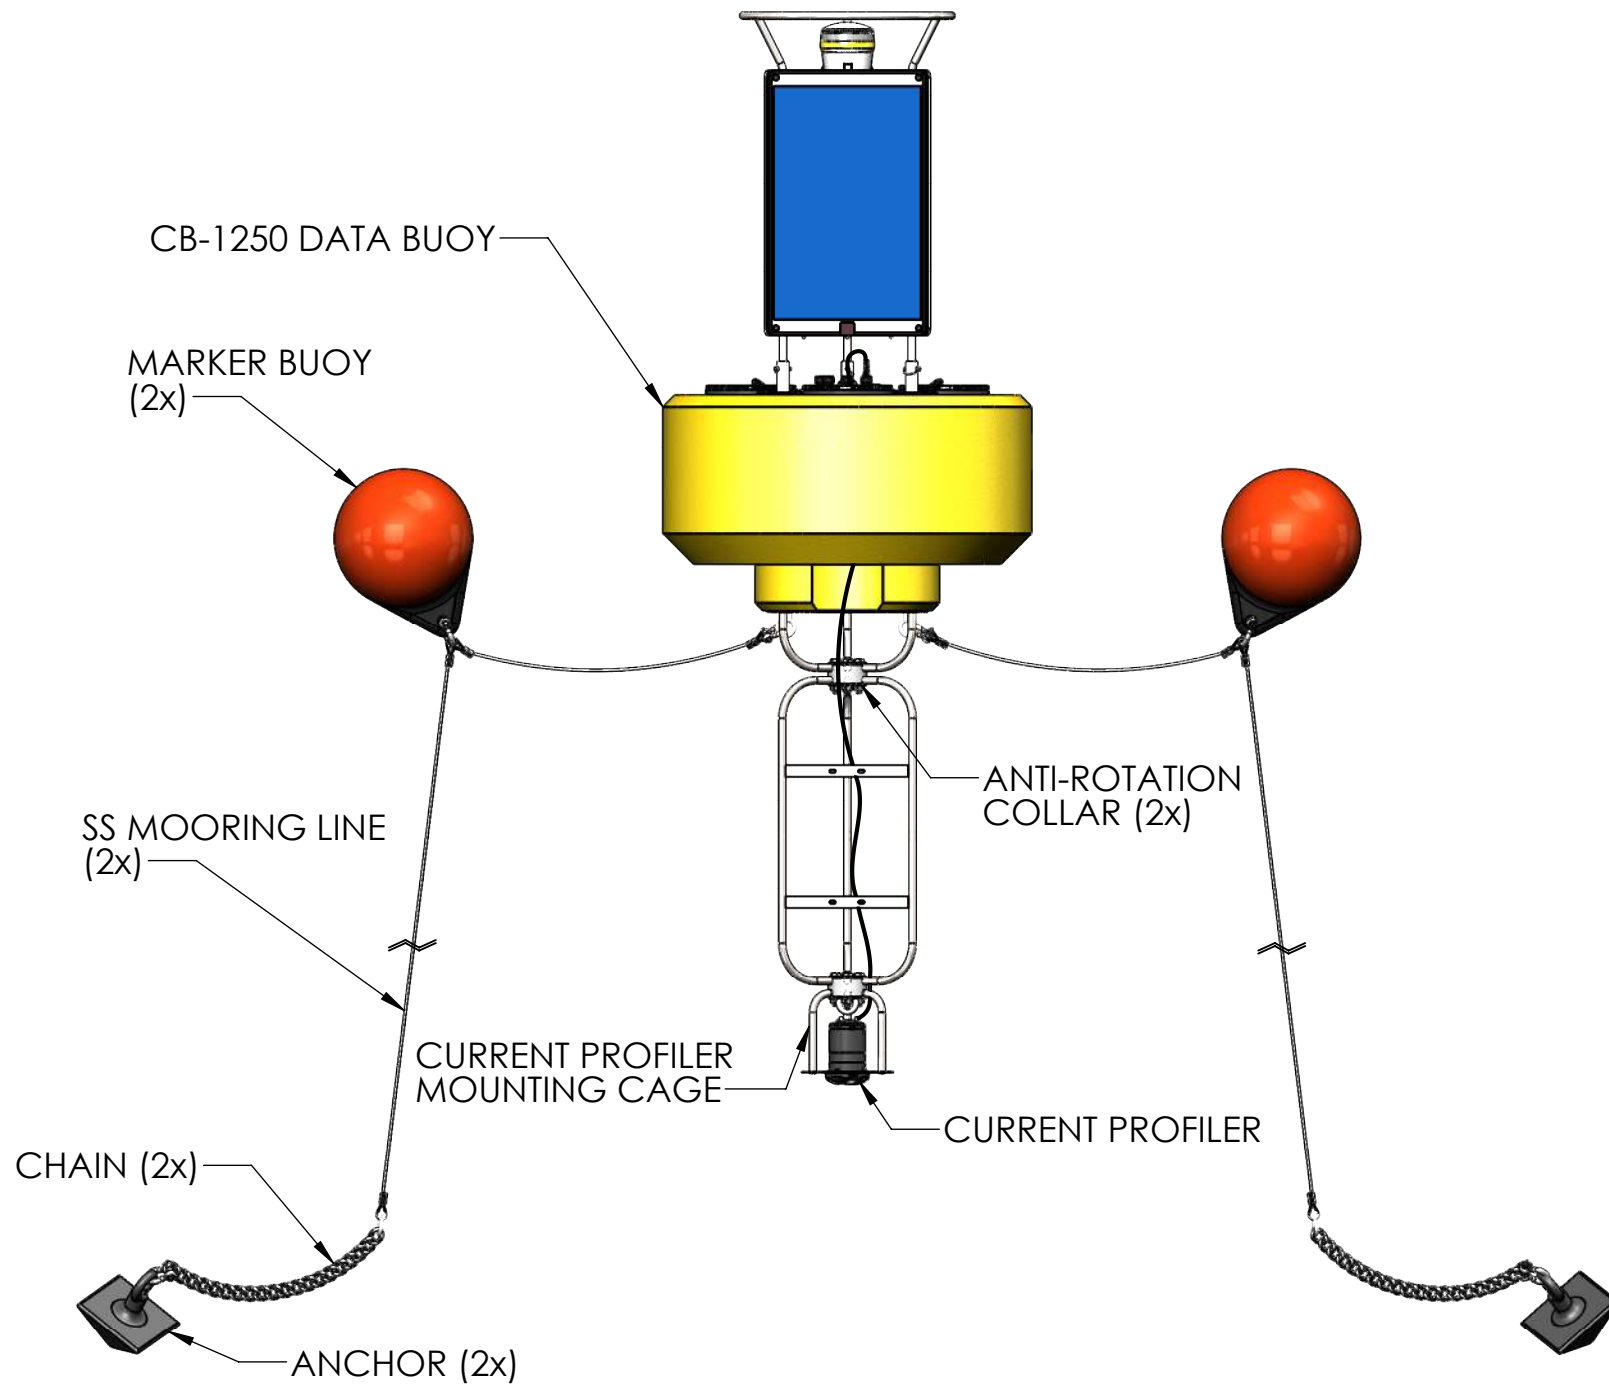

TITLE: NEXSENS CB-1250 DATA BUOY	
DRAWING NUMBER: NEX384	SHEET: 1 of 9
This drawing and the information thereon is the property of NexSens Technology All unauthorized use and reproduction is prohibited. <www.NexSens.com>	

DRAWING DIMENSIONS IN INCHES

TITLE:
NEXSENS CB-1250 DATA BUOY - TYPICAL WATER QUALITY MONITORING SYSTEM

DRAWING NUMBER:
NEX390

SHEET:
7 of 9

This drawing and the information thereon is the property of NexSens Technology
 All unauthorized use and reproduction is prohibited. <www.NexSens.com>

TITLE:
 NEXSENS CB-1250 DATA BUOY - TYPICAL CURRENT PROFILING SYSTEM

DRAWING NUMBER:
 NEX391

SHEET:
 8 of 9

Drawing Dimensions in Inches

This drawing and the information thereon is the property of NexSens Technology
 All unauthorized use and reproduction is prohibited. <www.NexSens.com>