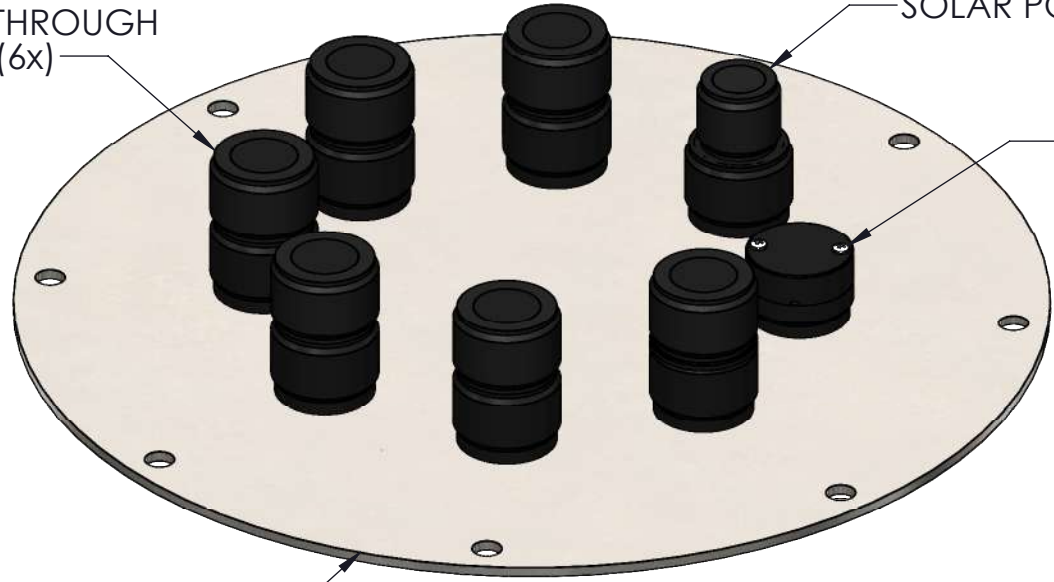

CB-A05-3

CB-A05-4

DRAWING DIMENSIONS IN INCHES

TITLE:
NEXSENS CB-1250 DATA BUOY - DATA WELL

DRAWING NUMBER:
NEX385

SHEET:
2 of 9

This drawing and the information thereon is the property of NexSens Technology
All unauthorized use and reproduction is prohibited. <www.NexSens.com>

TOP

PASS-THROUGH
PORT (6x)

SOLAR PORT

VENT

316 SS DATA WELL PLATE

BOTTOM

10-32 WELD NUTS (12x)

DRAWING DIMENSIONS IN INCHES