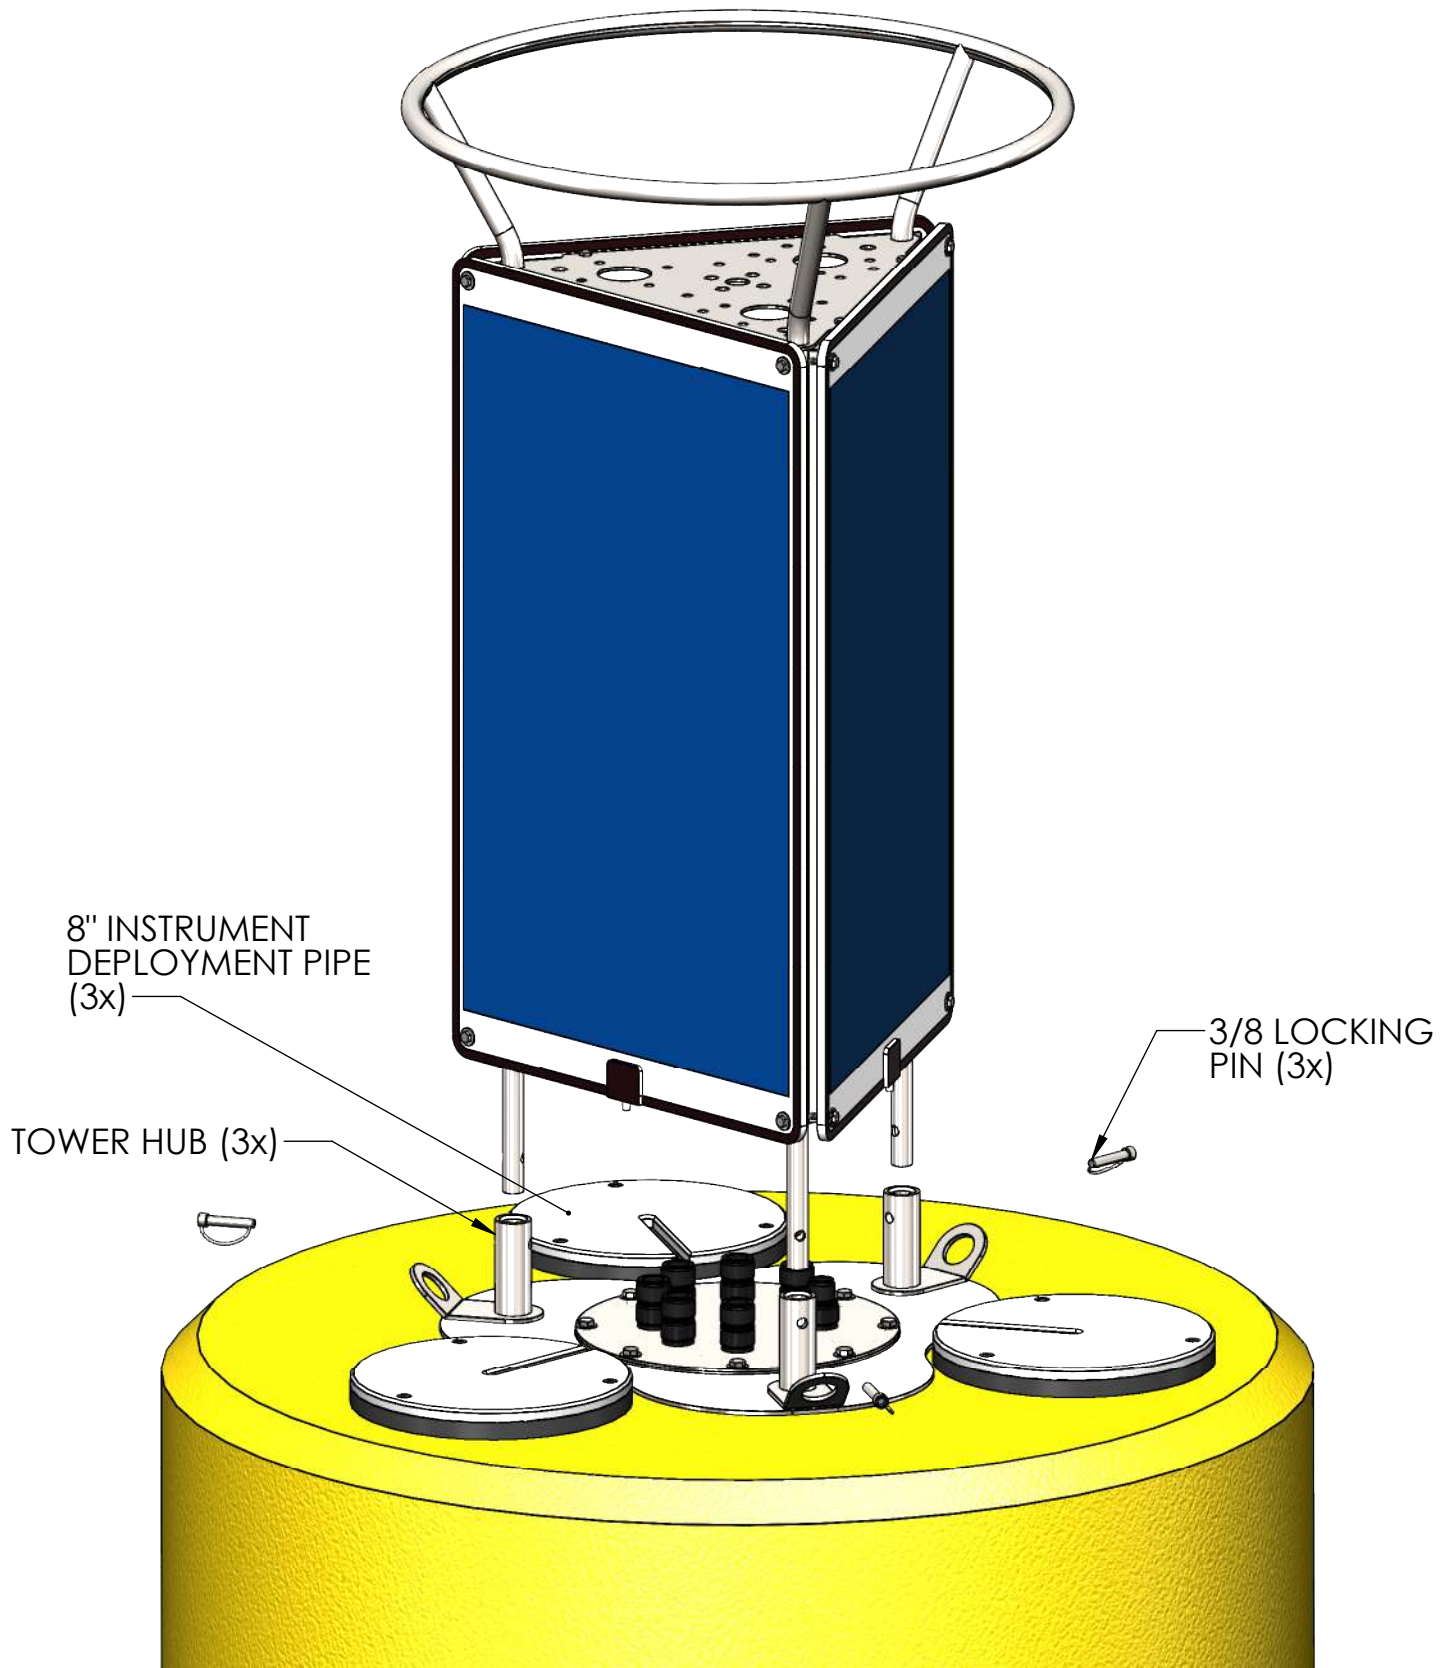

TOP

PASS-THROUGH
PORT (6x)

SOLAR PORT

VENT

316 SS DATA WELL PLATE

BOTTOM

10-32 WELD NUTS (12x)

DRAWING DIMENSIONS IN INCHES

TITLE: NEXSENS CB-1250 DATA BUOY - PASS-THROUGH PLATE		
DRAWING NUMBER: NEX386	SHEET: 3 of 9	This drawing and the information thereon is the property of NexSens Technology All unauthorized use and reproduction is prohibited. <www.NexSens.com>