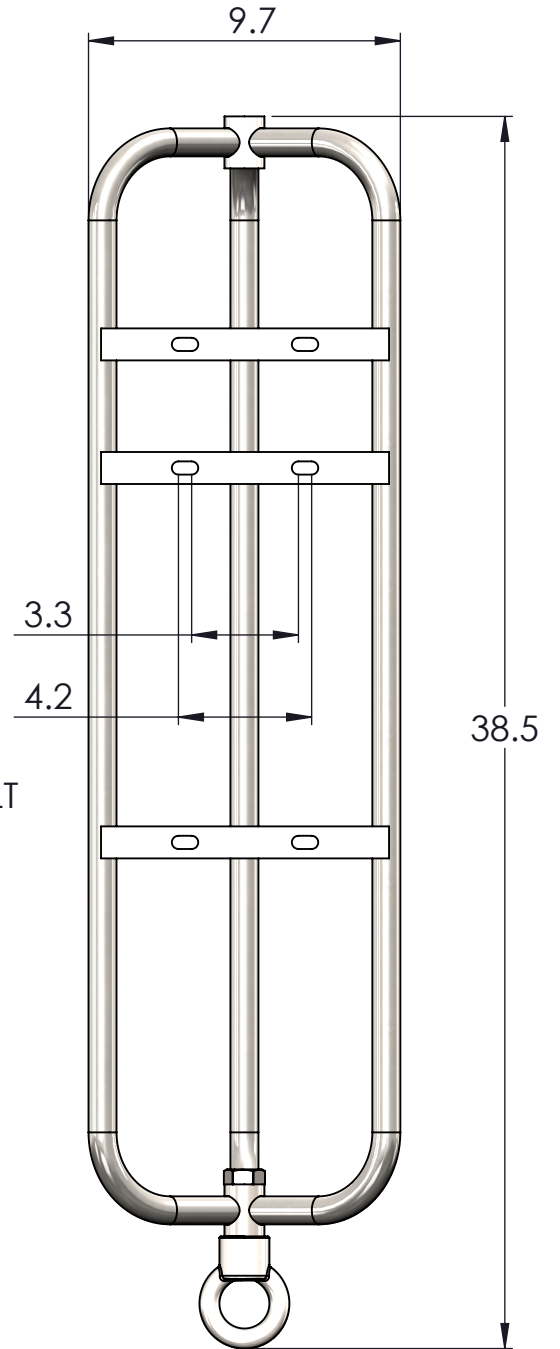

# CAGE-EXO1

EXO 1 CAGE  
CLAMPS (2x)

3/8-16 WASHER,  
LOCKWASHER & BOLT  
(4x)

MOORING EYE (2x)

DRAWING DIMENSIONS IN INCHES

TITLE:  
NEXSENS EXO1 SONDE MOORING CAGE

DRAWING NUMBER:  
NEX446

SHEET:  
1 of 3

This drawing and the information thereon is the property of NexSens Technology  
All unauthorized use and reproduction is prohibited. <www.NexSens.com>

CAGE-EXO2

EXO2/3 CAGE CLAMPS (2x)

3/8-16 WASHER, LOCKWASHER & BOLT (4x)

MOORING EYE (2x)

DRAWING DIMENSIONS IN INCHES

TITLE:  
NEXSENS EXO2 SONDE MOORING CAGE

DRAWING NUMBER:  
NEX447

SHEET:  
2 of 3

This drawing and the information thereon is the property of NexSens Technology  
All unauthorized use and reproduction is prohibited. <www.NexSens.com>

# CAGE-EXO3

EXO2/3 CAGE CLAMPS (2x)

3/8-16 WASHER, LOCKWASHER & BOLT (4x)

MOORING EYE (2x)

DRAWING DIMENSIONS IN INCHES

TITLE:  
NEXSENS EXO3 SONDE MOORING CAGE

DRAWING NUMBER:  
NEX448

SHEET:  
3 of 3