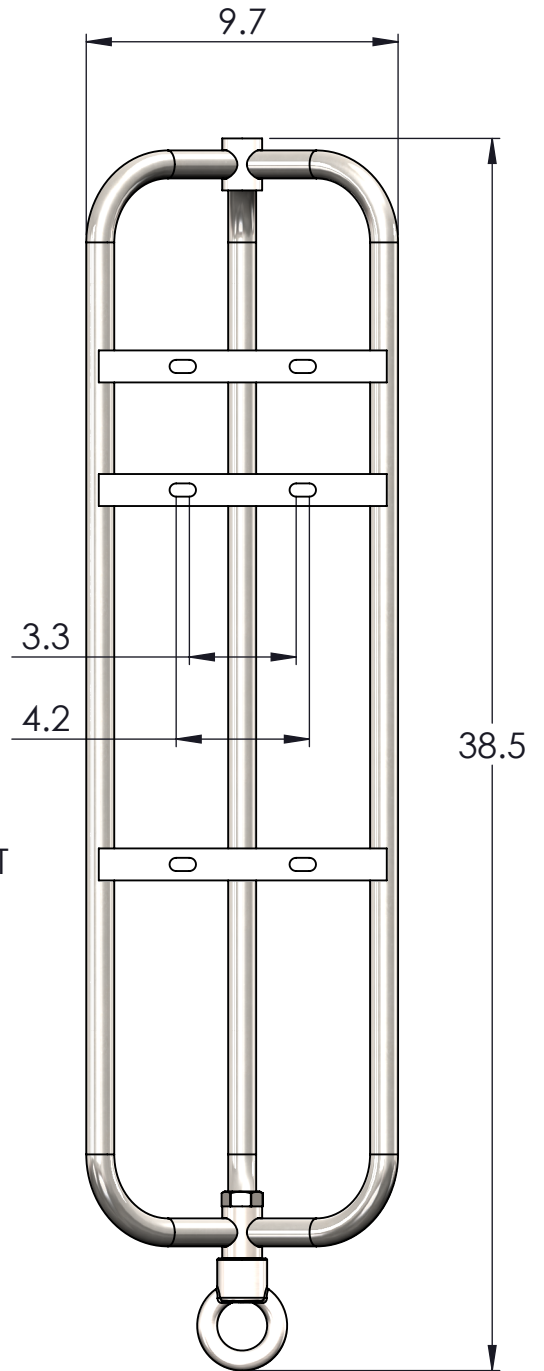

# CAGE-EXO1

EXO 1 CAGE  
CLAMPS (2x)

3/8-16 WASHER,  
LOCKWASHER & BOLT  
(4x)

MOORING EYE (2x)

DRAWING DIMENSIONS IN INCHES

TITLE:  
NEXSENS EXO1 SONDE MOORING CAGE

DRAWING NUMBER:  
NEX446

SHEET:  
1 of 3

This drawing and the information thereon is the property of NexSens Technology  
All unauthorized use and reproduction is prohibited. <www.NexSens.com>

CAGE-EXO2

EXO2/3 CAGE CLAMPS (2x)

3/8-16 WASHER, LOCKWASHER & BOLT (4x)

MOORING EYE (2x)

DRAWING DIMENSIONS IN INCHES

TITLE:  
NEXSENS EXO2 SONDE MOORING CAGE

DRAWING NUMBER:  
NEX447

SHEET:  
2 of 3

This drawing and the information thereon is the property of NexSens Technology  
All unauthorized use and reproduction is prohibited. <www.NexSens.com>

# CAGE-EXO3

EXO2/3 CAGE CLAMPS (2x)

3/8-16 WASHER, LOCKWASHER & BOLT (4x)

MOORING EYE (2x)

DRAWING DIMENSIONS IN INCHES

TITLE:  
NEXSENS EXO3 SONDE MOORING CAGE

DRAWING NUMBER:  
NEX448

SHEET:  
3 of 3