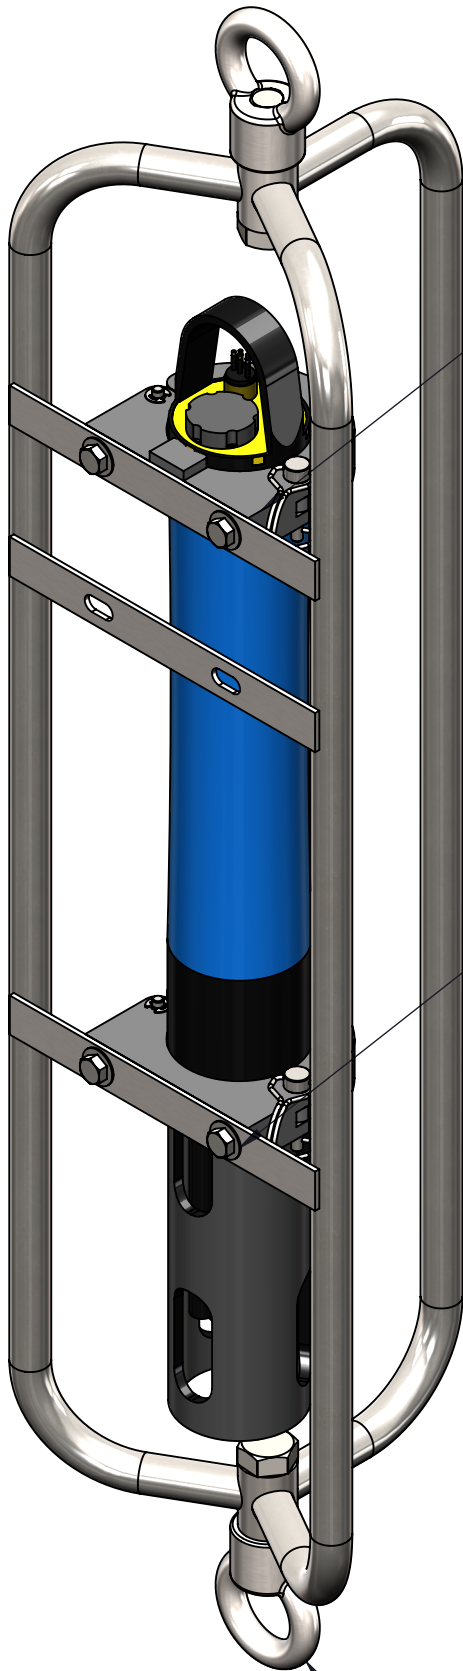

# CAGE-EXO1

EXO 1 CAGE  
CLAMPS (2x)

3/8-16 WASHER,  
LOCKWASHER & BOLT  
(4x)

MOORING EYE (2x)

DRAWING DIMENSIONS IN INCHES

TITLE:  
NEXSENS EXO1 SONDE MOORING CAGE

DRAWING NUMBER:  
NEX446

SHEET:  
1 of 3

This drawing and the information thereon is the property of NexSens Technology  
All unauthorized use and reproduction is prohibited. <www.NexSens.com>

CAGE-EXO2

EXO2/3 CAGE CLAMPS (2x)

3/8-16 WASHER, LOCKWASHER & BOLT (4x)

MOORING EYE (2x)

DRAWING DIMENSIONS IN INCHES

TITLE:  
NEXSENS EXO2 SONDE MOORING CAGE

DRAWING NUMBER:  
NEX447

SHEET:  
2 of 3

This drawing and the information thereon is the property of NexSens Technology  
All unauthorized use and reproduction is prohibited. <www.NexSens.com>

# CAGE-EXO3

EXO2/3 CAGE CLAMPS (2x)

3/8-16 WASHER, LOCKWASHER & BOLT (4x)

MOORING EYE (2x)

DRAWING DIMENSIONS IN INCHES

TITLE:  
NEXSENS EXO3 SONDE MOORING CAGE

DRAWING NUMBER:  
NEX448

SHEET:  
3 of 3