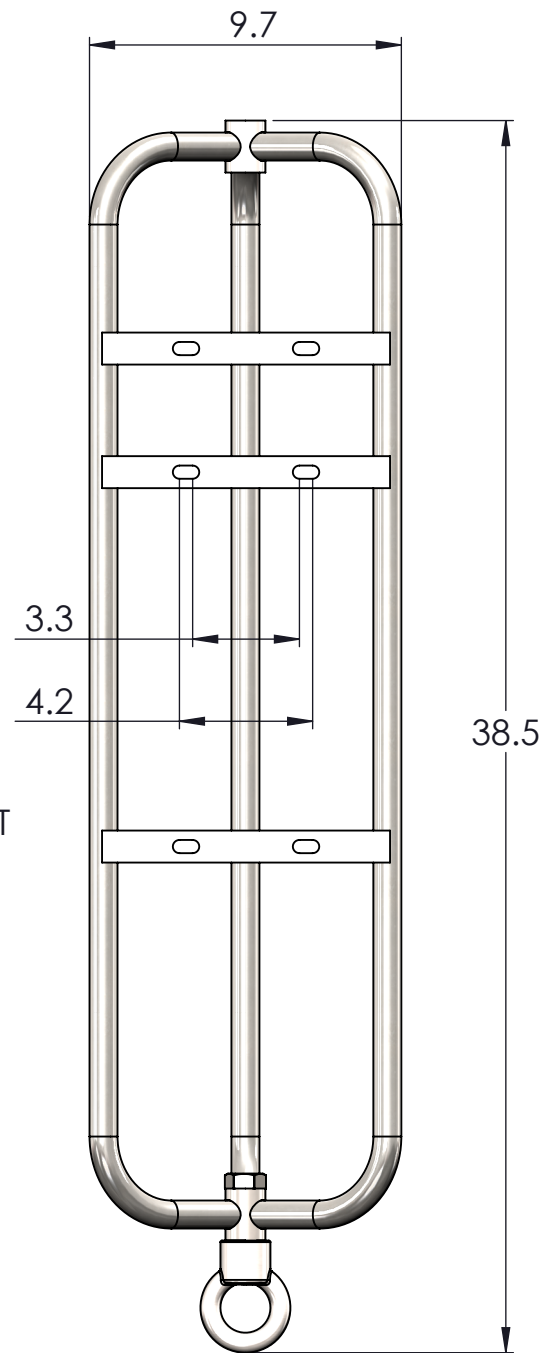

# CAGE-EXO1

EXO 1 CAGE  
CLAMPS (2x)

3/8-16 WASHER,  
LOCKWASHER & BOLT  
(4x)

MOORING EYE (2x)

DRAWING DIMENSIONS IN INCHES

TITLE:  
NEXSENS EXO1 SONDE MOORING CAGE

DRAWING NUMBER:  
NEX446

SHEET:  
1 of 3

This drawing and the information thereon is the property of NexSens Technology  
All unauthorized use and reproduction is prohibited. <www.NexSens.com>

CAGE-EXO2

EXO2/3 CAGE CLAMPS (2x)

3/8-16 WASHER, LOCKWASHER & BOLT (4x)

MOORING EYE (2x)

DRAWING DIMENSIONS IN INCHES

TITLE:  
NEXSENS EXO2 SONDE MOORING CAGE

DRAWING NUMBER:  
NEX447

SHEET:  
2 of 3

This drawing and the information thereon is the property of NexSens Technology  
All unauthorized use and reproduction is prohibited. <www.NexSens.com>

# CAGE-EXO3

EXO2/3 CAGE CLAMPS (2x)

3/8-16 WASHER, LOCKWASHER & BOLT (4x)

MOORING EYE (2x)

DRAWING DIMENSIONS IN INCHES

TITLE:  
NEXSENS EXO3 SONDE MOORING CAGE

DRAWING NUMBER:  
NEX448

SHEET:  
3 of 3