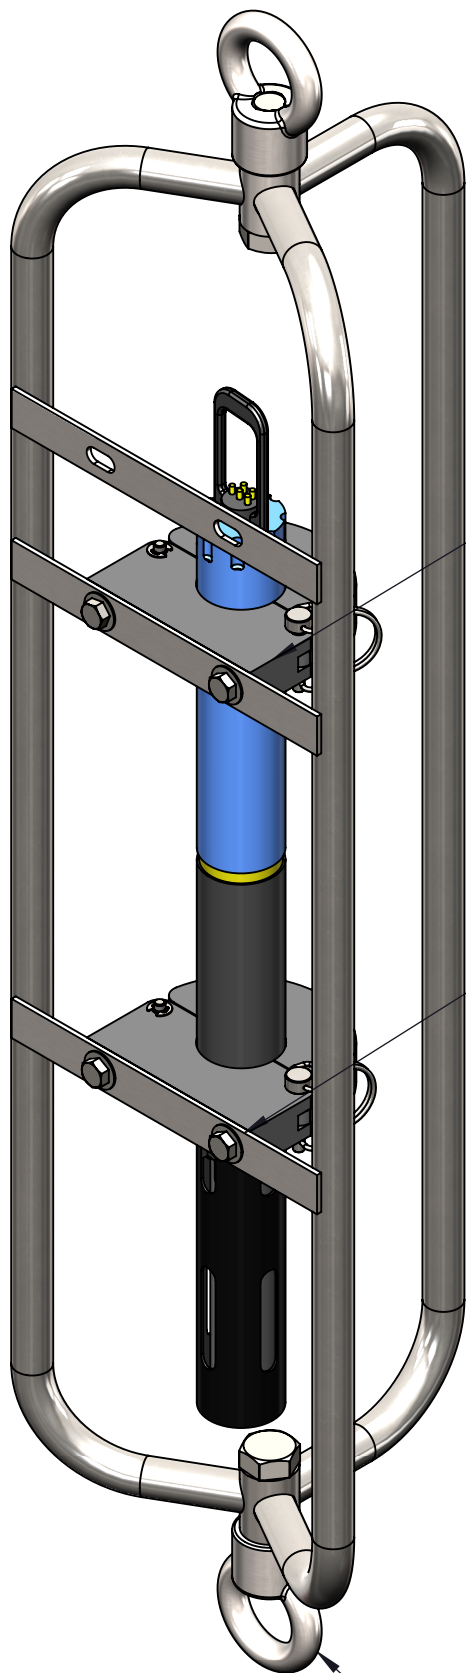

# CAGE-EXO1

EXO 1 CAGE  
CLAMPS (2x)

3/8-16 WASHER,  
LOCKWASHER & BOLT  
(4x)

MOORING EYE (2x)

DRAWING DIMENSIONS IN INCHES

TITLE:  
NEXSENS EXO1 SONDE MOORING CAGE

DRAWING NUMBER:  
NEX446

SHEET:  
1 of 3

This drawing and the information thereon is the property of NexSens Technology  
All unauthorized use and reproduction is prohibited. <www.NexSens.com>

CAGE-EXO2

EXO2/3 CAGE CLAMPS (2x)

3/8-16 WASHER, LOCKWASHER & BOLT (4x)

MOORING EYE (2x)

DRAWING DIMENSIONS IN INCHES

TITLE:  
NEXSENS EXO2 SONDE MOORING CAGE

DRAWING NUMBER:  
NEX447

SHEET:  
2 of 3

This drawing and the information thereon is the property of NexSens Technology  
All unauthorized use and reproduction is prohibited. <www.NexSens.com>

# CAGE-EXO3

EXO2/3 CAGE CLAMPS (2x)

3/8-16 WASHER, LOCKWASHER & BOLT (4x)

MOORING EYE (2x)

DRAWING DIMENSIONS IN INCHES

TITLE:  
NEXSENS EXO3 SONDE MOORING CAGE

DRAWING NUMBER:  
NEX448

SHEET:  
3 of 3