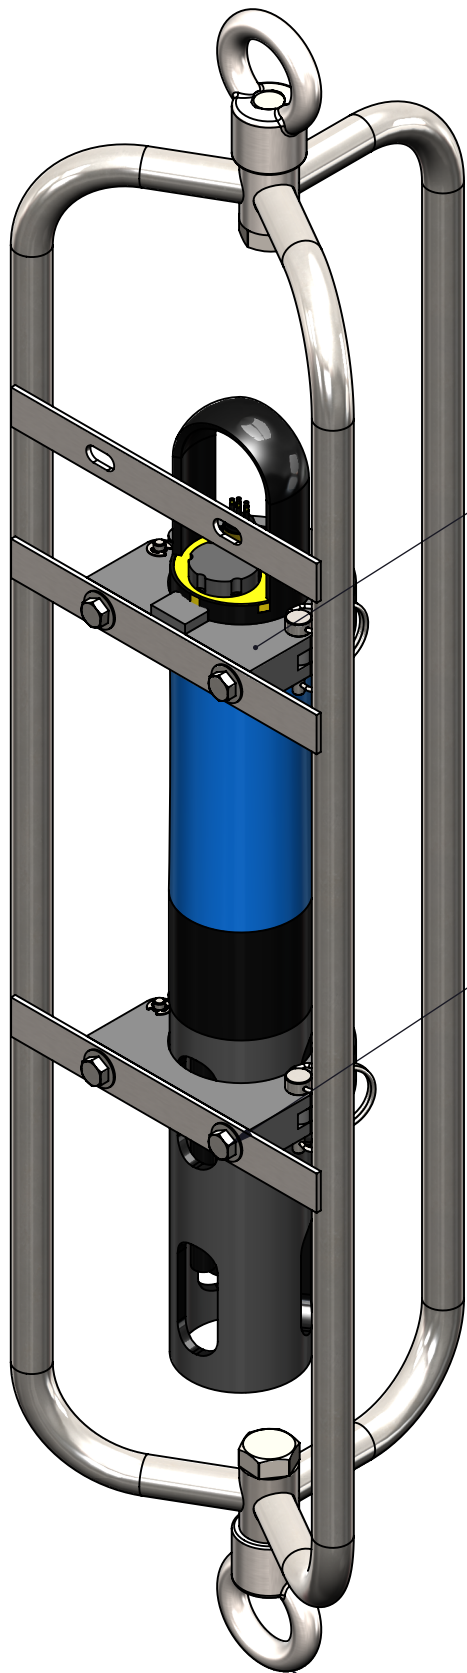

# CAGE-EXO1

EXO 1 CAGE  
CLAMPS (2x)

3/8-16 WASHER,  
LOCKWASHER & BOLT  
(4x)

MOORING EYE (2x)

DRAWING DIMENSIONS IN INCHES

TITLE:  
NEXSENS EXO1 SONDE MOORING CAGE

DRAWING NUMBER:  
NEX446

SHEET:  
1 of 3

This drawing and the information thereon is the property of NexSens Technology  
All unauthorized use and reproduction is prohibited. <www.NexSens.com>

CAGE-EXO2

EXO2/3 CAGE CLAMPS (2x)

3/8-16 WASHER, LOCKWASHER & BOLT (4x)

MOORING EYE (2x)

DRAWING DIMENSIONS IN INCHES

TITLE:  
NEXSENS EXO2 SONDE MOORING CAGE

DRAWING NUMBER:  
NEX447

SHEET:  
2 of 3

This drawing and the information thereon is the property of NexSens Technology  
All unauthorized use and reproduction is prohibited. <www.NexSens.com>

# CAGE-EXO3

EXO2/3 CAGE CLAMPS (2x)

3/8-16 WASHER, LOCKWASHER & BOLT (4x)

MOORING EYE (2x)

DRAWING DIMENSIONS IN INCHES

TITLE:  
NEXSENS EXO3 SONDE MOORING CAGE

DRAWING NUMBER:  
NEX448

SHEET:  
3 of 3